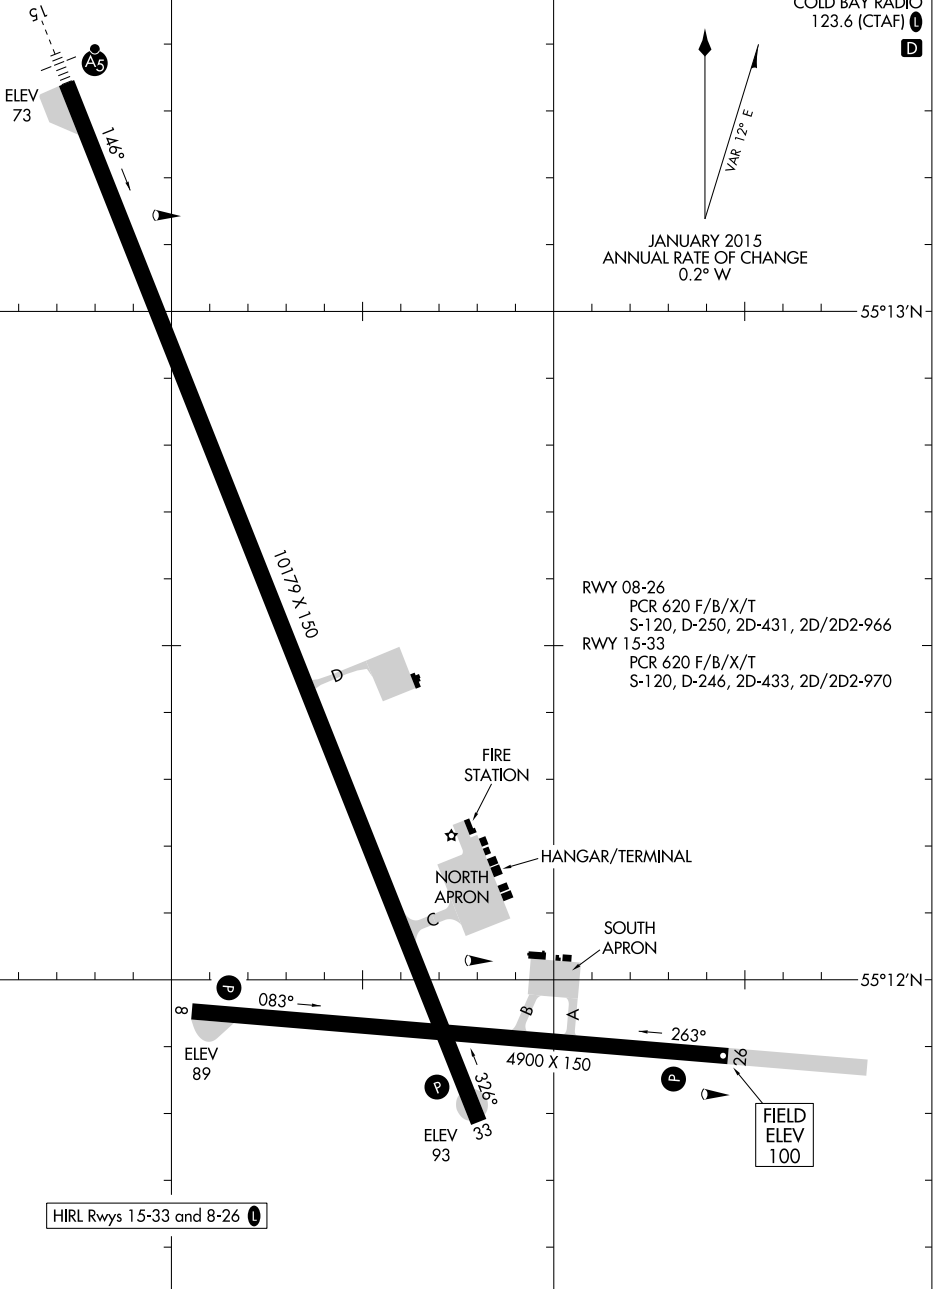

26134

AIRPORT DIAGRAM

AL-1241 (FAA)

COLD BAY (CDB) (PACD)
COLD BAY, ALASKA

ASOS
135.75
COLD BAY RADIO
123.6 (CTAF) 

VAR 12° E
JANUARY 2015
ANNUAL RATE OF CHANGE
0.2° W

162°44'W

162°43'W

55°13'N

AK, 14 MAY 2026 to 09 JUL 2026

AK, 14 MAY 2026 to 09 JUL 2026

RWY 08-26
PCR 620 F/B/X/T
S-120, D-250, 2D-431, 2D/2D2-966
RWY 15-33
PCR 620 F/B/X/T
S-120, D-246, 2D-433, 2D/2D2-970

FIRE STATION
HANGAR/TERMINAL
NORTH APRON
SOUTH APRON

HIRL Rwy's 15-33 and 8-26 

AIRPORT DIAGRAM

26134

COLD BAY, ALASKA
COLD BAY (CDB) (PACD)