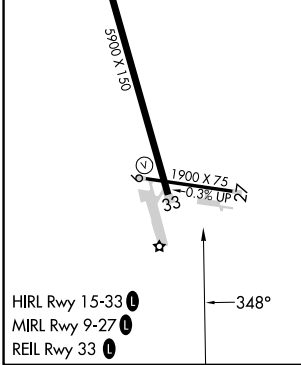

RNAV (GPS) RWY 33

UNALAKLEET (UNK)(PAUN)

APP CRS 348°	Rwy Ldg TDZE Apt Elev	5900 25 27
------------------------	-----------------------------	---------------------------------------

⚠ Circling NA east of Rwy 15-33. Circling Rwy 9 NA at night.
⚠ Rwy 33 helicopter visibility reduction below 3/4 SM NA.
 DME/DME RNP-0.3 NA.

MISSED APPROACH:
 Climbing left turn to 3700
 direct HERLA and hold,
 continue climb-in-hold to 3700.

AWOS-3P 132.25	ANCHORAGE CENTER 135.7 335.5	NOME RADIO 122.3	CTAF 123.0
--------------------------	--	----------------------------	----------------------

CATEGORY	A	B	C	D
LNNAV MDA	600-1	575 (600-1)	600-1½	575 (600-1½)
CIRCLING	600-1 573 (600-1)	700-1 673 (700-1)	700-2 673 (700-2)	860-2¾ 833 (900-2¾)

AK, 14 MAY 2026 to 09 JUL 2026

AK, 14 MAY 2026 to 09 JUL 2026