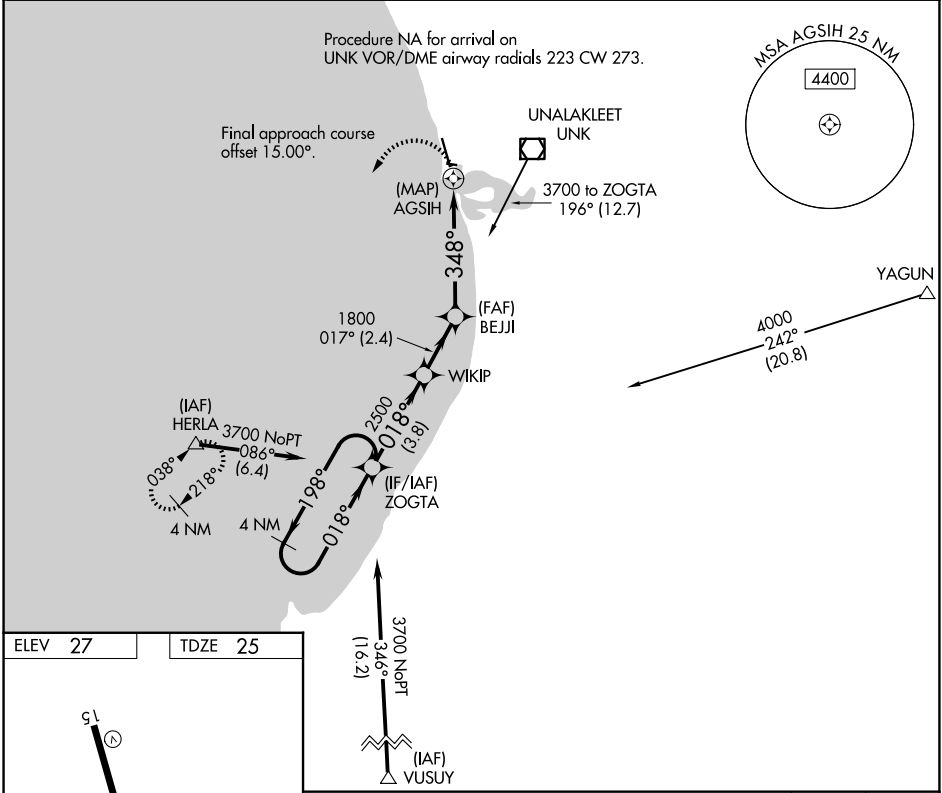

RNAV (GPS) RWY 33

UNALAKLEET (UNK)(PAUN)

APP CRS 348°	Rwy Ldg TDZE Apt Elev	5900 25 27
------------------------	-----------------------------	---------------------------------------

⚠ Circling NA east of Rwy 15-33. Circling Rwy 9 NA at night.
⚠ Rwy 33 helicopter visibility reduction below 3/4 SM NA.
 DME/DME RNP-0.3 NA.

MISSED APPROACH:
 Climbing left turn to 3700
 direct HERLA and hold,
 continue climb-in-hold to 3700.

AWOS-3P 132.25	ANCHORAGE CENTER 135.7 335.5	NOME RADIO 122.3	CTAF 123.0
--------------------------	--	----------------------------	----------------------

CATEGORY	A	B	C	D
LNNAV MDA	600-1	575 (600-1)	600-1½	575 (600-1½)
CIRCLING	600-1 573 (600-1)	700-1 673 (700-1)	700-2 673 (700-2)	860-2¾ 833 (900-2¾)

AK, 14 MAY 2026 to 09 JUL 2026

AK, 14 MAY 2026 to 09 JUL 2026