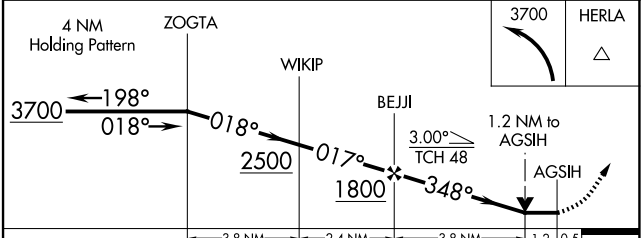

RNAV (GPS) RWY 33

UNALAKLEET (UNK)(PAUN)

APP CRS 348°	Rwy Ldg TDZE Apt Elev	5900 25 27
------------------------	-----------------------------	---------------------------------------

⚠ Circling NA east of Rwy 15-33. Circling Rwy 9 NA at night.
⚠ Rwy 33 helicopter visibility reduction below 3/4 SM NA.
 DME/DME RNP-0.3 NA.

MISSED APPROACH:
 Climbing left turn to 3700
 direct HERLA and hold,
 continue climb-in-hold to 3700.

AWOS-3P 132.25	ANCHORAGE CENTER 135.7 335.5	NOME RADIO 122.3	CTAF 123.0
--------------------------	--	----------------------------	----------------------