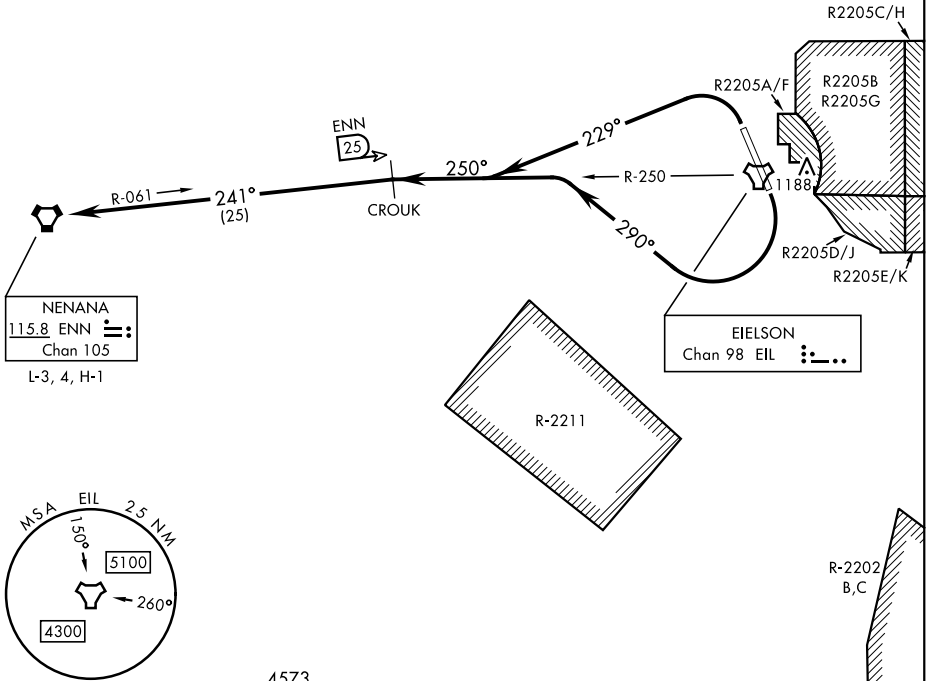

NENANA SIX DEPARTURE (NENNA6•ENN)

ATIS ★ 119.9 273.5
 CLNC DEL 343.7
 GND CON 121.8 275.8
 TOWER ★ 127.2 352.05
 FAIRBANKS DEP CON 127.1 251.1

AL-1729 [USAF]

CAUTION: Mountainous terrain
 East of Eielson AFB and South
 of departure route.

AK, 14 MAY 2026 to 09 JUL 2026

AK, 14 MAY 2026 to 09 JUL 2026

DEPARTURE ROUTE DESCRIPTION

TAKEOFF RWY 14: Turn right heading 290° to intercept EIL TACAN R-250 outbound to CROUK and climb to assigned altitude, thence...

TAKEOFF RWY 32: Turn left heading 229° to intercept EIL TACAN R-250 outbound to CROUK and climb to assigned altitude, thence...

...intercept ENN VORTAC R-061 inbound to NENANA then via assigned route.

NENANA SIX DEPARTURE (NENNA6•ENN)