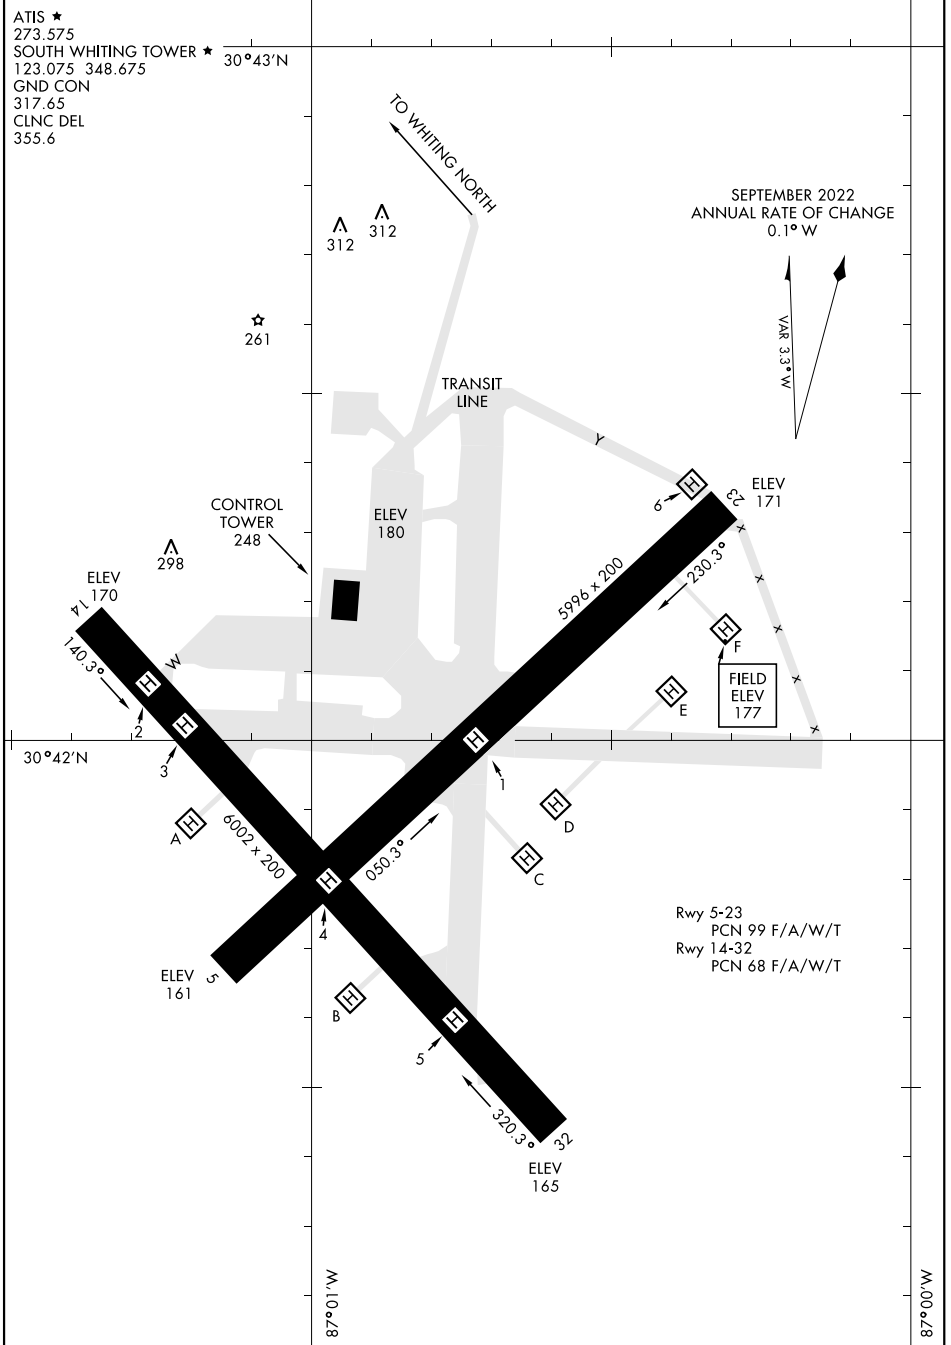

AIRPORT DIAGRAM

[USN]

WHITING FLD NAS - SOUTH (KNDZ)

MILTON, FLORIDA

ATIS ★
 273.575
 SOUTH WHITING TOWER ★ 30°43'N
 123.075 348.675
 GND CON
 317.65
 CLNC DEL
 355.6

SE-3, 14 MAY 2026 to 11 JUN 2026

SE-3, 14 MAY 2026 to 11 JUN 2026

AIRPORT DIAGRAM

MILTON, FLORIDA
WHITING FLD NAS - SOUTH (KNDZ)