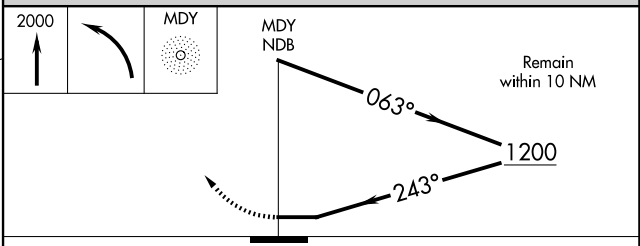

NDB MDY 400	APP CRS 243°	Rwy Ldg TDZE Apt Elev	7400 7 12

NDB RWY 24
HENDERSON FLD (MDY) (PMDY)

⚠ No controlled airspace below 5500 feet. When local altimeter setting not received, procedure NA. Rwy 24 helicopter visibility reduction below 3/4 SM NA.

MISSED APPROACH: Climb to 2000, then left turn direct MDY NDB and hold.

AWOS-3P 118.325	MIDWAY RADIO 126.2 257.8	CTAF 122.9

CATEGORY	A	B	C	D
S-24	560-1 553 (600-1)		560-1½ 553 (600-1½)	560-1¾ 553 (600-1¾)
CIRCLING	560-1 548 (600-1)		560-1½ 548 (600-1½)	580-2 568 (600-2)

PAC: 14 MAY 2026 to 09 JUL 2026

PAC: 14 MAY 2026 to 09 JUL 2026