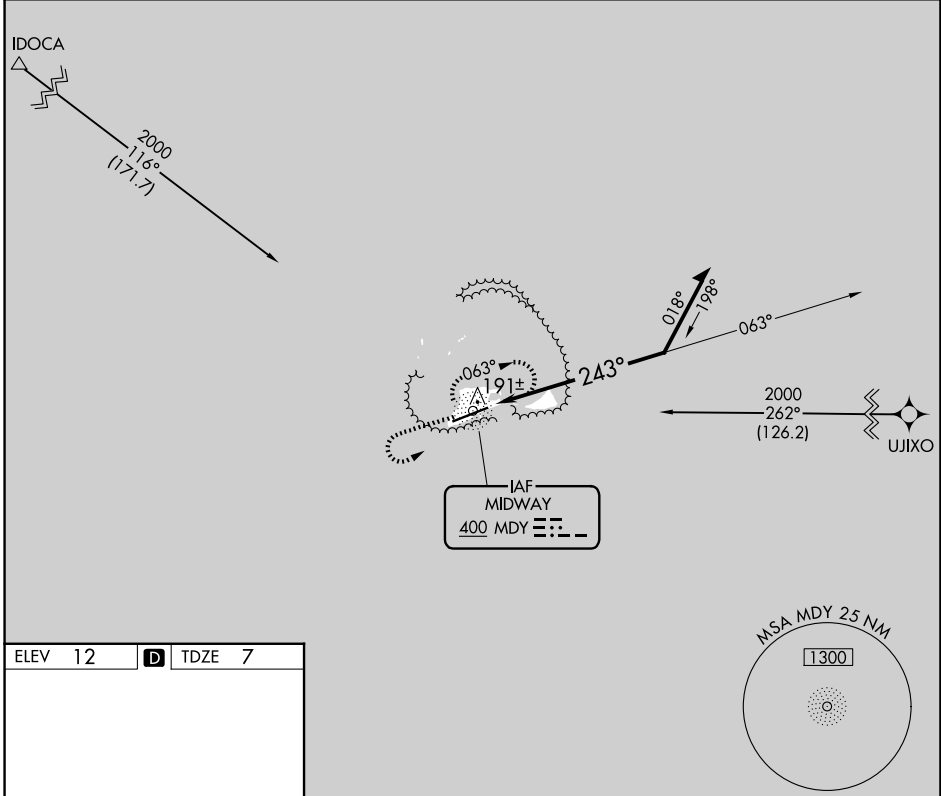

NDB MDY 400	APP CRS 243°	Rwy Ldg TDZE Apt Elev	7400 7 12

NDB RWY 24
HENDERSON FLD (MDY) (PMDY)

⚠ No controlled airspace below 5500 feet. When local altimeter setting not received, procedure NA. Rwy 24 helicopter visibility reduction below 3/4 SM NA.

MISSED APPROACH: Climb to 2000, then left turn direct MDY NDB and hold.

AWOS-3P 118.325	MIDWAY RADIO 126.2 257.8	CTAF 122.9

CATEGORY	A	B	C	D
S-24	560-1 553 (600-1)		560-1½ 553 (600-1½)	560-1¾ 553 (600-1¾)
CIRCLING	560-1 548 (600-1)		560-1½ 548 (600-1½)	580-2 568 (600-2)

PAC: 14 MAY 2026 to 09 JUL 2026

PAC: 14 MAY 2026 to 09 JUL 2026