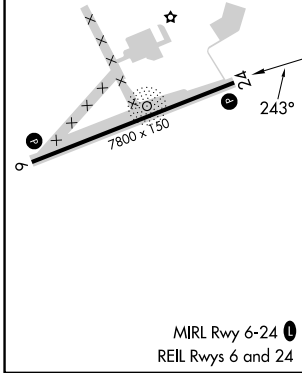

NDB MDY 400	APP CRS 243°	Rwy Ldg TDZE Apt Elev	7400 7 12

NDB RWY 24
HENDERSON FLD (MDY) (PMDY)

⚠ No controlled airspace below 5500 feet. When local altimeter setting not received, procedure NA. Rwy 24 helicopter visibility reduction below 3/4 SM NA.

MISSED APPROACH: Climb to 2000, then left turn direct MDY NDB and hold.

AWOS-3P 118.325	MIDWAY RADIO 126.2 257.8	CTAF 122.9

CATEGORY	A	B	C	D
S-24	560-1 553 (600-1)		560-1½ 553 (600-1½)	560-1¾ 553 (600-1¾)
CIRCLING	560-1 548 (600-1)		560-1½ 548 (600-1½)	580-2 568 (600-2)

PAC: 14 MAY 2026 to 09 JUL 2026

PAC: 14 MAY 2026 to 09 JUL 2026