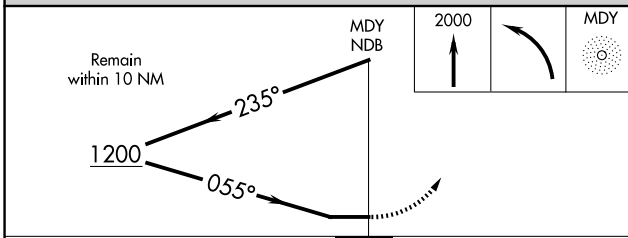

NDB MDY 400	APP CRS 055°	Rwy Ldg TDZE 12 Apt Elev 12
-----------------------	------------------------	---

NDB RWY 6

HENDERSON FLD (MDY) (PMDY)

⚠ No controlled airspace below 5500 feet. When local altimeter not received, procedure NA. Rwy 6 helicopter visibility reduction below 3/4 SM NA.

MISSED APPROACH: Climb to 2000, then left turn direct MDY NDB and hold.

AWOS-3P 118.325	MIDWAY RADIO 126.2 257.8	CTAF 122.9
---------------------------	---	----------------------

CATEGORY	A	B	C	D
S-6	560-1 548 (600-1)		560-1 5/8 548 (600-1 3/4)	560-1 3/4 548 (600-1 3/4)
CIRCLING	560-1 548 (600-1)		560-1 5/8 548 (600-1 3/4)	580-2 568 (600-2)