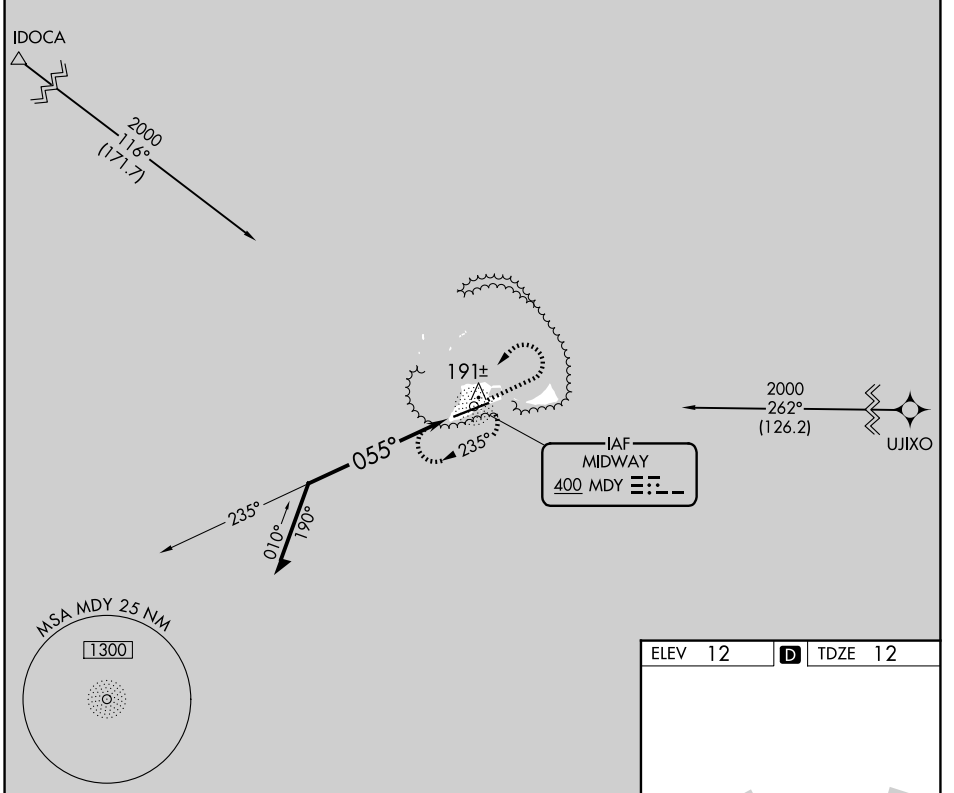

NDB MDY 400	APP CRS 055°	Rwy Ldg TDZE 12 Apt Elev 12
-----------------------	------------------------	---

NDB RWY 6

HENDERSON FLD (MDY) (PMDY)

⚠ No controlled airspace below 5500 feet. When local altimeter not received, procedure NA. Rwy 6 helicopter visibility reduction below 3/4 SM NA.

MISSED APPROACH: Climb to 2000, then left turn direct MDY NDB and hold.

AWOS-3P 118.325	MIDWAY RADIO 126.2 257.8	CTAF 122.9
---------------------------	---	----------------------

CATEGORY	A	B	C	D
S-6	560-1 548 (600-1)		560-1 5/8 548 (600-1 3/4)	560-1 3/4 548 (600-1 3/4)
CIRCLING	560-1 548 (600-1)		560-1 5/8 548 (600-1 3/4)	580-2 568 (600-2)

PAC: 14 MAY 2026 to 09 JUL 2026

PAC: 14 MAY 2026 to 09 JUL 2026