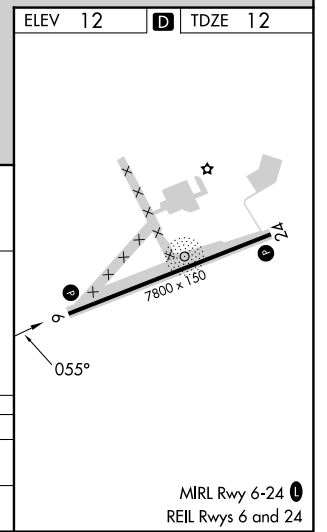

NDB MDY 400	APP CRS 055°	Rwy Ldg TDZE 12 Apt Elev 12
-----------------------	------------------------	---

NDB RWY 6

HENDERSON FLD (MDY) (PMDY)

⚠ No controlled airspace below 5500 feet. When local altimeter not received, procedure NA. Rwy 6 helicopter visibility reduction below 3/4 SM NA.

MISSED APPROACH: Climb to 2000, then left turn direct MDY NDB and hold.

AWOS-3P 118.325	MIDWAY RADIO 126.2 257.8	CTAF 122.9
---------------------------	---	----------------------

CATEGORY	A	B	C	D
S-6	560-1 548 (600-1)		560-1 5/8 548 (600-1 3/4)	560-1 3/4 548 (600-1 3/4)
CIRCLING	560-1 548 (600-1)		560-1 5/8 548 (600-1 3/4)	580-2 568 (600-2)