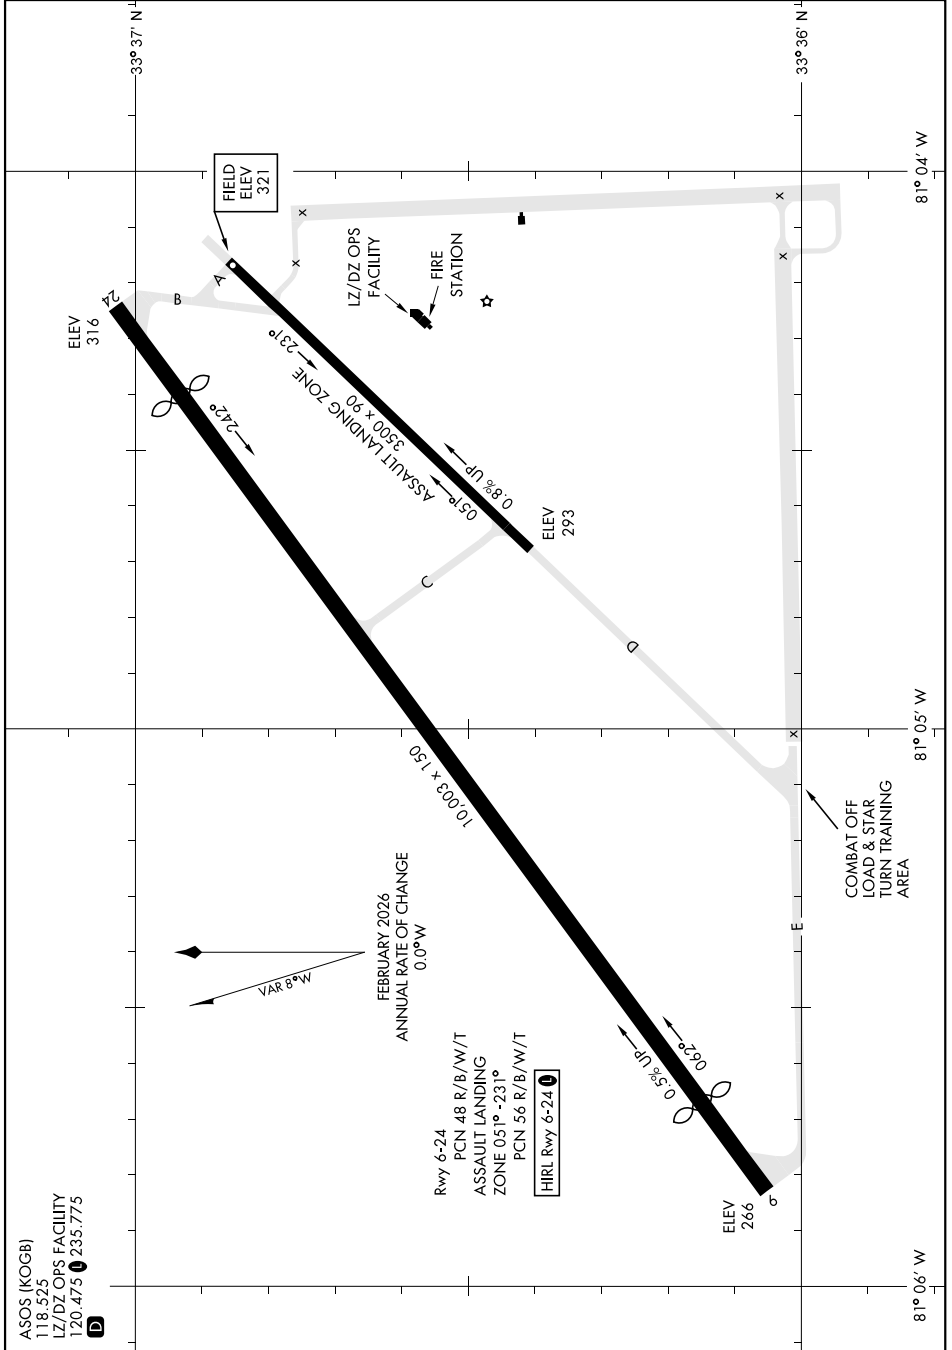

AIRPORT DIAGRAM

[USAF]

NORTH AF AUX (KXNO)

NORTH, SOUTH CAROLINA

SE-2, 14 MAY 2026 to 11 JUN 2026

SE-2, 14 MAY 2026 to 11 JUN 2026

ASOS (KOGB)
 118.525
 LZ/DZ OPS FACILITY
 120.475 **D** 235.775

VAR 8°W
 FEBRUARY 2026
 ANNUAL RATE OF CHANGE
 0.0°W

Rwy 6-24
 PCN 48 R/B/W/T
 ASSAULT LANDING
 ZONE 05° -231°
 PCN 56 R/B/W/T
 HIRL Rwy 6-24 **D**

AIRPORT DIAGRAM

NORTH, SOUTH CAROLINA

NORTH AF AUX (KXNO)