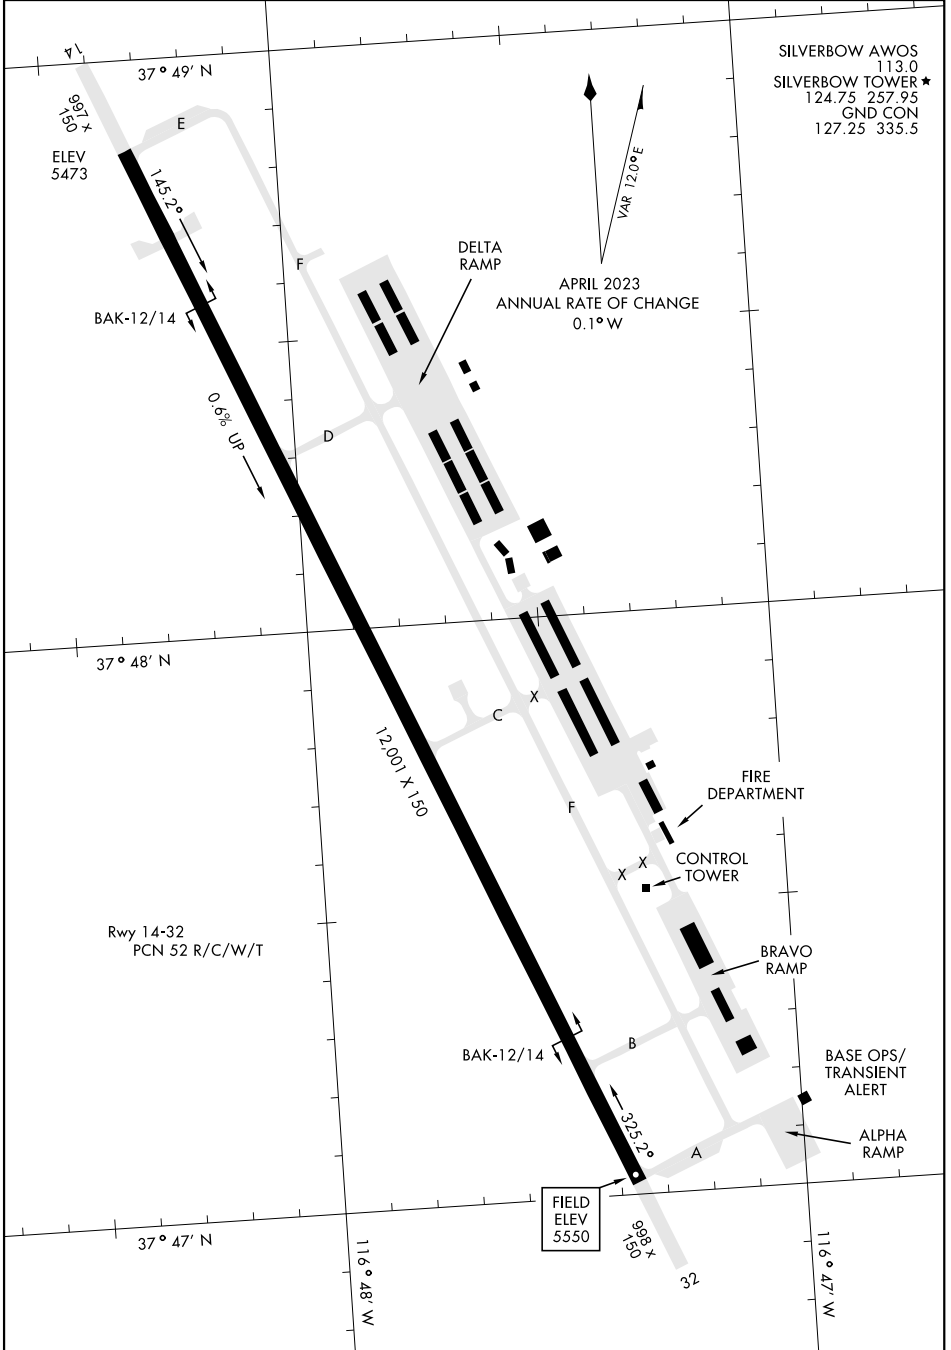

AIRPORT DIAGRAM

[USAF]

TONOPAH TEST RANGE (KTNX)

TONOPAH, NEVADA

SW-4, 14 MAY 2026 to 11 JUN 2026

SW-4, 14 MAY 2026 to 11 JUN 2026

AIRPORT DIAGRAM

TONOPAH, NEVADA
TONOPAH TEST RANGE (KTNX)