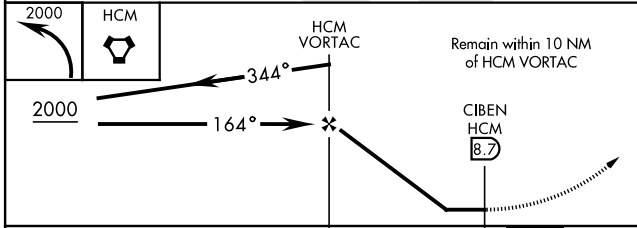

VORTAC HCM 108.8 Chan 25	APCH CRS 164°	Rwy Idg TDZE Arprt Elev 5018 N/A 41	[USA]	CAMP PEARY LNDG STRIP (KW94)
--	-------------------------	---	-------	------------------------------

<p>▼ * Circling to Rwy 23 not authorized at night. Restricted airfield, PPR. Contact Camp Peary Ops prior to landing.</p>	Available Type Unknown	MISSED APPROACH: Climbing left turn to 2000 direct HCM VORTAC and hold.
--	---------------------------	---

WILLIAMSBURG-JAMESTOWN AWOS-3 120.625	NORFOLK APP CON 125.7 335.625
---	---

CATEGORY	A	B	C	D
CIRCLING *	620-1	579 (600-1)	620-1½ 579 (600-1½)	620-2 579 (600-2)
NEWPORT NEWS / WILLIAMSBURG INTL ALTIMETER SETTING				
CIRCLING *	640-1	599 (600-1)	640-1½ 599 (600-1½)	640-2 599 (600-2)