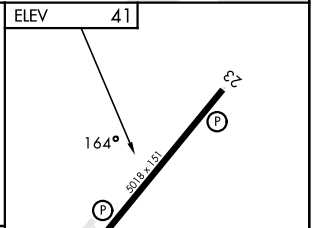

VORTAC HCM 108.8 Chan 25	APCH CRS 164°	Rwy Idg TDZE Arprt Elev 5018 N/A 41	[USA]	CAMP PEARY LNDG STRIP (KW94)
--	-------------------------	---	-------	------------------------------

<p>▼ * Circling to Rwy 23 not authorized at night. Restricted airfield, PPR. Contact Camp Peary Ops prior to landing.</p>	Available Type Unknown	MISSED APPROACH: Climbing left turn to 2000 direct HCM VORTAC and hold.
--	---------------------------	---

WILLIAMSBURG-JAMESTOWN AWOS-3 120.625	NORFOLK APP CON 125.7 335.625
---	---

CATEGORY	A	B	C	D
CIRCLING *	620-1	579 (600-1)	620-1½ 579 (600-1½)	620-2 579 (600-2)
NEWPORT NEWS / WILLIAMSBURG INTL ALTIMETER SETTING				
CIRCLING *	640-1	599 (600-1)	640-1½ 599 (600-1½)	640-2 599 (600-2)