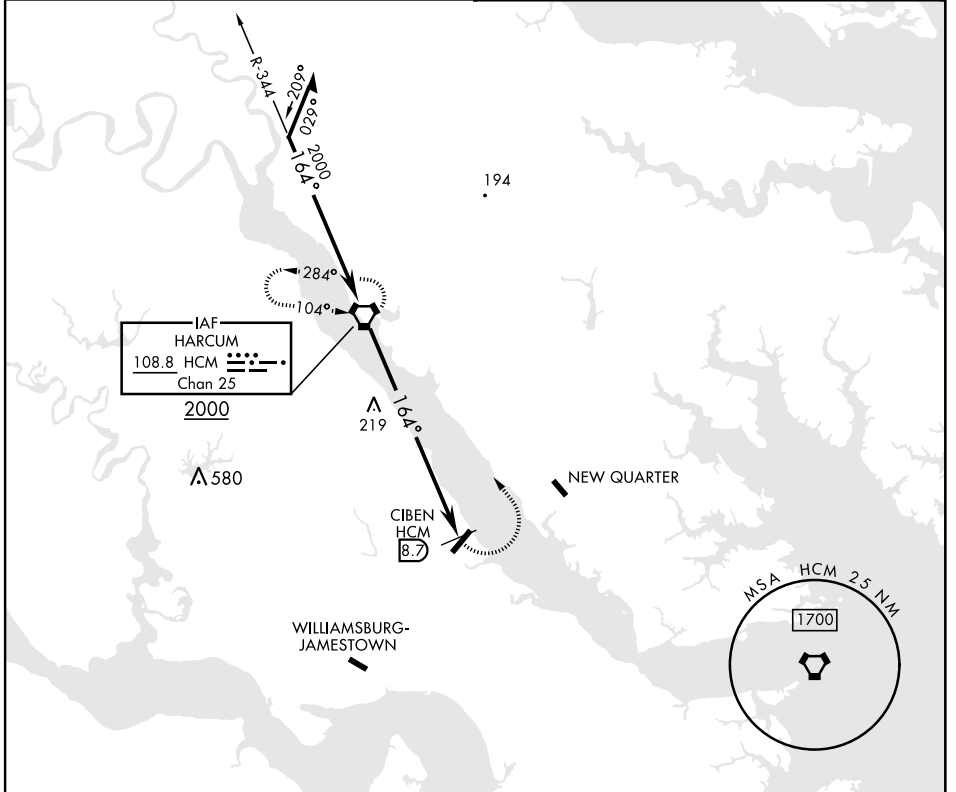

VORTAC HCM 108.8 Chan 25	APCH CRS 164°	Rwy Idg TDZE Arprt Elev 5018 N/A 41	[USA]	CAMP PEARY LNDG STRIP (KW94)
--	-------------------------	---	-------	------------------------------

<p>▼ * Circling to Rwy 23 not authorized at night. Restricted airfield, PPR. Contact Camp Peary Ops prior to landing.</p>	Available Type Unknown	MISSED APPROACH: Climbing left turn to 2000 direct HCM VORTAC and hold.
--	---------------------------	---

WILLIAMSBURG-JAMESTOWN AWOS-3 120.625	NORFOLK APP CON 125.7 335.625
---	---

CATEGORY	A	B	C	D
CIRCLING *	620-1	579 (600-1)	620-1½ 579 (600-1½)	620-2 579 (600-2)
NEWPORT NEWS / WILLIAMSBURG INTL ALTIMETER SETTING				
CIRCLING *	640-1	599 (600-1)	640-1½ 599 (600-1½)	640-2 599 (600-2)

ELEV	41				
FAF to MAP 8.7 NM					
Knots	60	90	120	150	180
Min:Sec	8:42	5:48	4:21	3:29	2:54

NE-3, 14 MAY 2026 to 11 JUN 2026

NE-3, 14 MAY 2026 to 11 JUN 2026