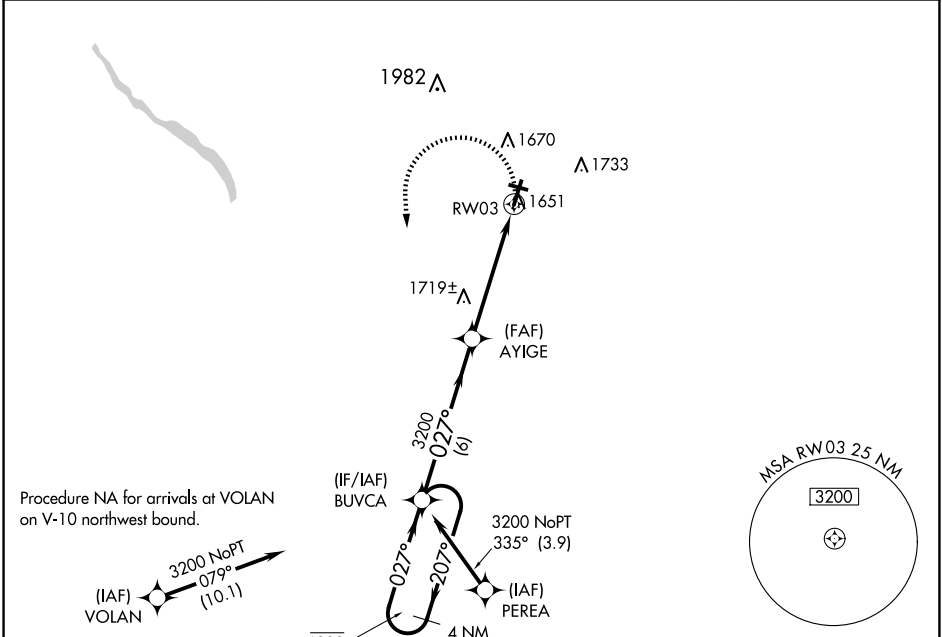

RNAV (GPS) RWY 3

VENANGO RGNL (F'KL)

APP CRS 027°	Rwy Idg 5200
	TDZE 1539
	Apt Elev 1540

RNP APCH.

▽ Rwy 3 helicopter visibility reduction below ¼ SM NA.
▲ Circling Rwy 12 NA at night.

MISSED APPROACH: Climbing left turn to 3200 direct BUVCA and hold.

AWOS-3PT 118.175	YOUNGSTOWN APP CON ★ 126.25 322.3	CLNC DEL 126.25	UNICOM 122.7 (CTAF) ①
----------------------------	---	---------------------------	--

NE-4, 14 MAY 2026 to 11 JUN 2026

NE-4, 14 MAY 2026 to 11 JUN 2026