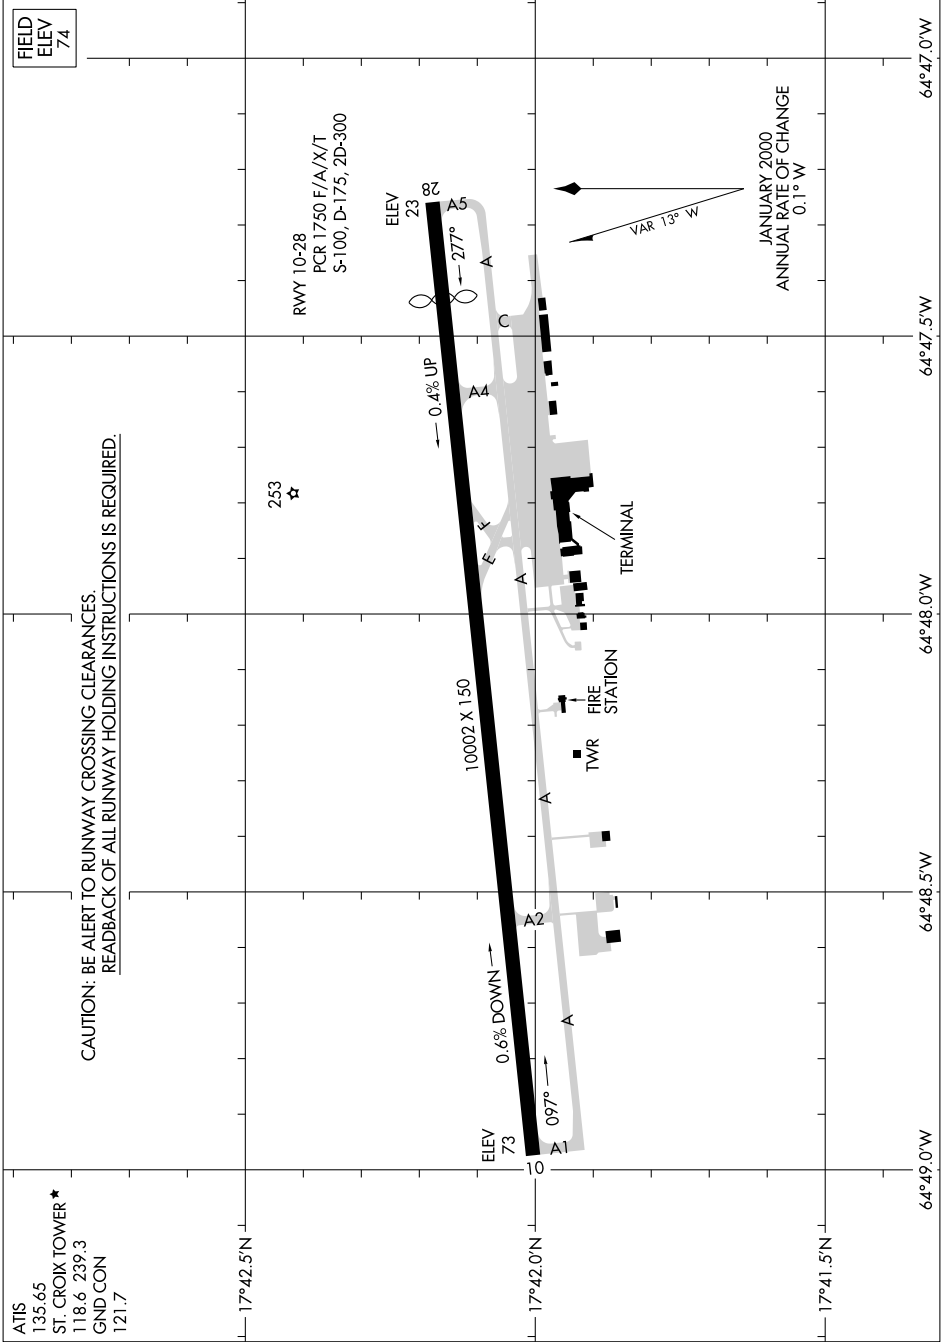

26134

# AIRPORT DIAGRAM

AL-5008 (FAA)

HENRY E ROHLSSEN (STX)(TISX)  
CHRISTIANSTED, ST. CROIX, VIRGIN ISLANDS

SE-3, 14 MAY 2026 to 11 JUN 2026

SE-3, 14 MAY 2026 to 11 JUN 2026

# AIRPORT DIAGRAM

26134

CHRISTIANSTED, ST. CROIX, VIRGIN ISLANDS  
HENRY E ROHLSSEN (STX)(TISX)