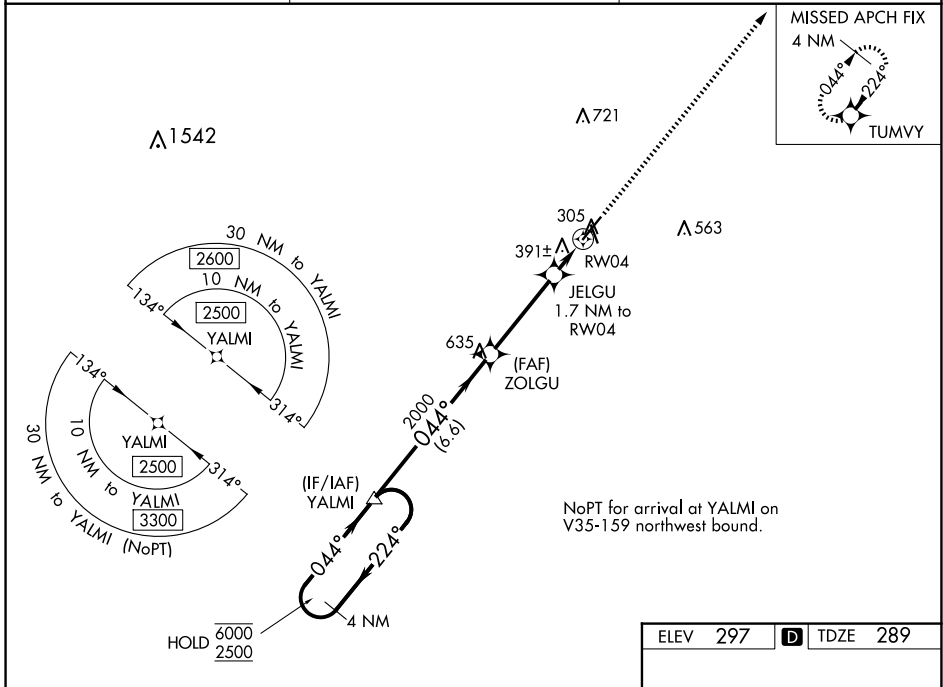

WAAS CH 82603 W04A	APP CRS 044°	Rwy Idg TDZE Apt Elev	6000 289 297
--	------------------------	-----------------------------	---

RNAV (GPS) RWY 4

MOULTRIE MUNI (MGR)

RNP APCH - GPS.		MISSED APPROACH: Climb to 2500 direct TUMVY and hold.
<p>⚠ Circling Rwy 16, 34 NA at night. For uncompensated Baro-VNAV systems, LNAV/VNAV NA below -15°C or above 54°C.</p>		

AWOS-3PT 118.925	VALDOSTA APP CON ★ 126.6 285.6	UNICOM 122.8 (CTAF) 0
----------------------------	--	---------------------------------

CATEGORY	A	B	C	D
LPV DA		539-1	250 (300-1)	
LNAV/VNAV DA		552-1	263 (300-1)	
LNAV MDA		660-1	371 (400-1)	
C CIRCLING	720-1 423 (500-1)	760-1 463 (500-1)	860-1½ 563 (600-1½)	1080-2½ 783 (800-2½)

SE-4, 14 MAY 2026 to 11 JUN 2026

SE-4, 14 MAY 2026 to 11 JUN 2026