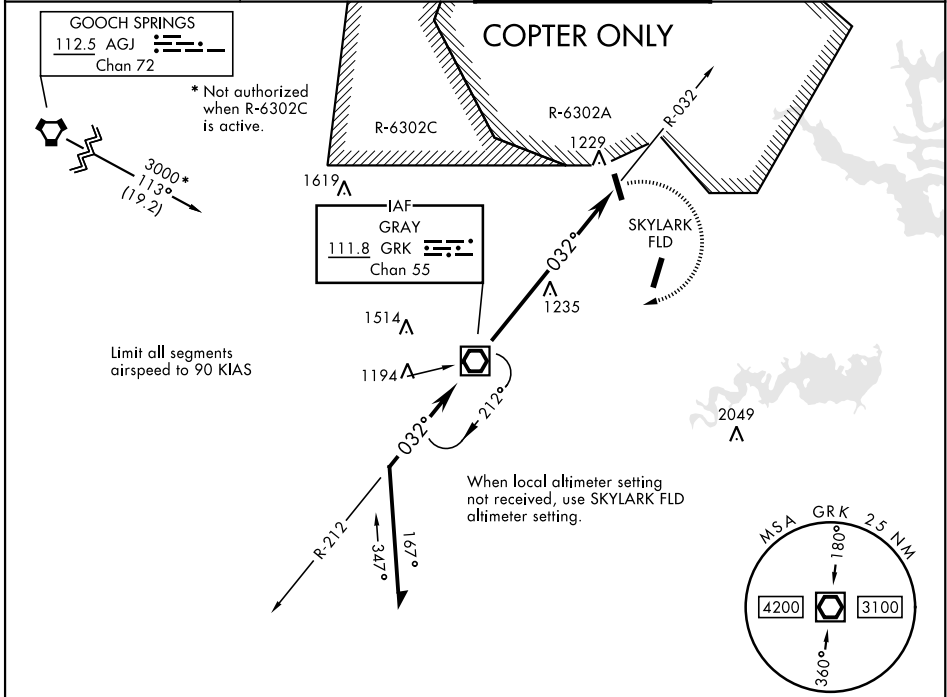

COPTER VOR 032°

VOR/DME GRK 111.8 Chan 55	APCH CRS 032°	Rwy Idg TDZE N/A Arprt Elev 910
---	-------------------------	---

[USA] YOAKUM DEFRENN AHP (FORT HOOD) (KHLR)

RADAR required	MISSED APPROACH: Climbing right turn to 3000 direct to GRK VOR/DME and hold.
----------------	--

CATEGORY	COPTER				
	H-032°	1600-1	690	(700-1)	
FAF to MAP 8.0 NM					
Knots	45	60	75	90	105
Min:Sec	10:40	8:00	6:24	5:20	4:34

COPTER VOR 032°

SC-3, 14 MAY 2026 to 11 JUN 2026

SC-3, 14 MAY 2026 to 11 JUN 2026