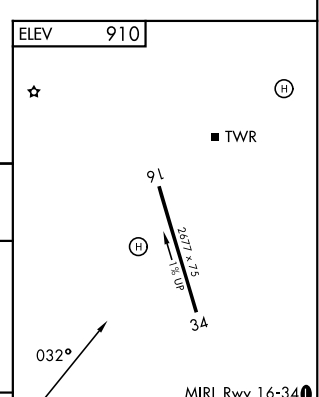

COPTER VOR 032°

VOR/DME GRK 111.8 Chan 55	APCH CRS 032°	Rwy Idg TDZE N/A Arprt Elev 910

[USA] YOAKUM DEFRENN AHP (FORT HOOD) (KHLR)

RADAR required	MISSED APPROACH: Climbing right turn to 3000 direct to GRK VOR/DME and hold.

ATIS★ 138.6	GRAY APP CON 120.075 323.15	TOWER★ 119.65 269.45	GND CON 133.85 225.4

CATEGORY	COPTER				
	H-032°	1600-1	690	(700-1)	
FAF to MAP 8.0 NM					
Knots	45	60	75	90	105
Min:Sec	10:40	8:00	6:24	5:20	4:34

COPTER VOR 032°

SC-3, 14 MAY 2026 to 11 JUN 2026

SC-3, 14 MAY 2026 to 11 JUN 2026