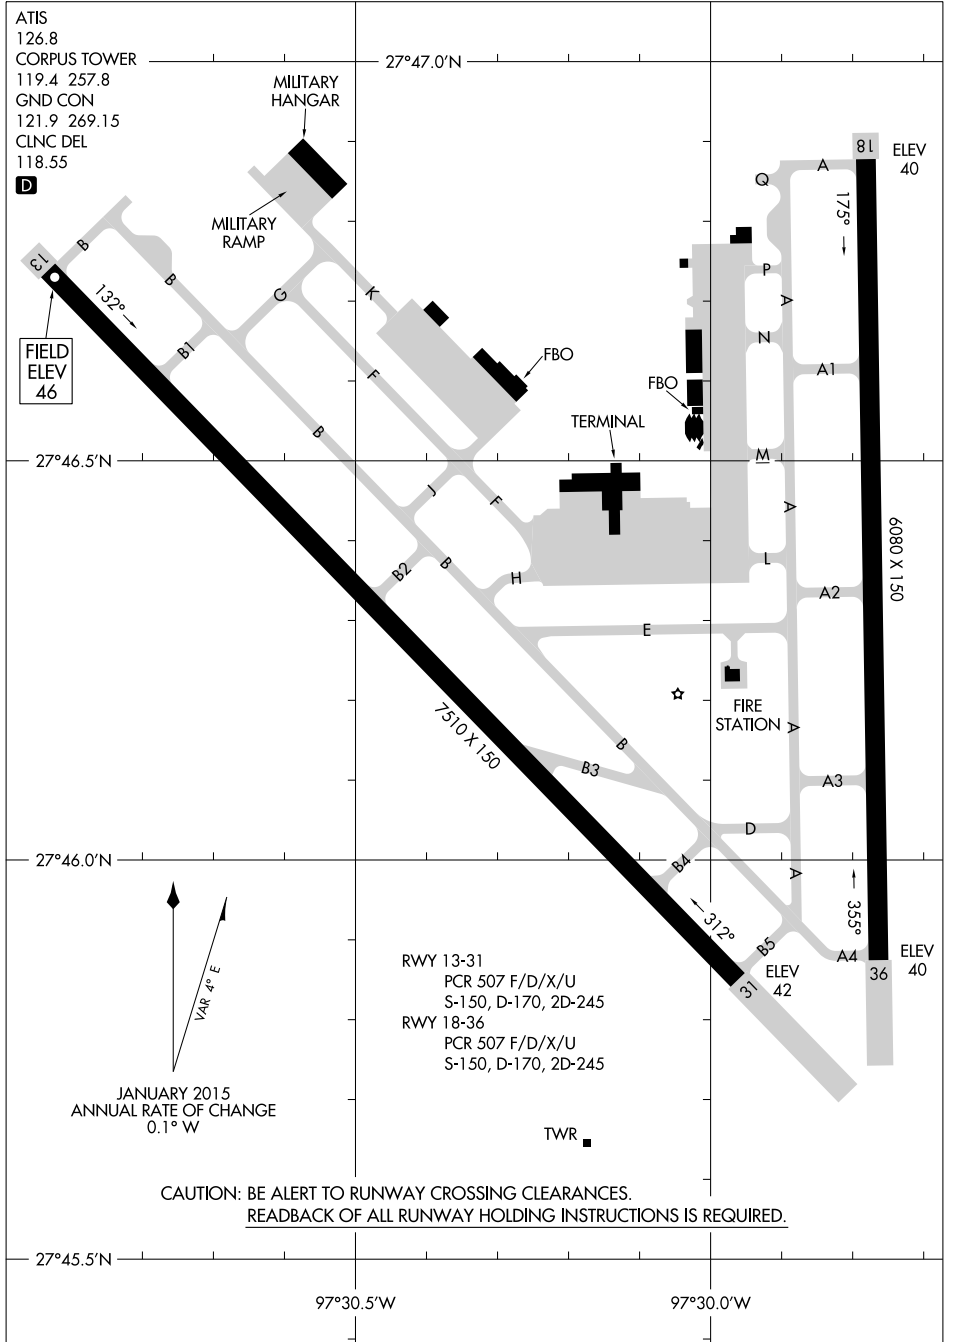

AIRPORT DIAGRAM

AL-5032 (FAA)

CORPUS CHRISTI INTL (CRP)
CORPUS CHRISTI, TEXAS

SC-3, 14 MAY 2026 to 11 JUN 2026

SC-3, 14 MAY 2026 to 11 JUN 2026

RWY 13-31
PCR 507 F/D/X/U
S-150, D-170, 2D-245

RWY 18-36
PCR 507 F/D/X/U
S-150, D-170, 2D-245

CAUTION: BE ALERT TO RUNWAY CROSSING CLEARANCES.
READBACK OF ALL RUNWAY HOLDING INSTRUCTIONS IS REQUIRED.