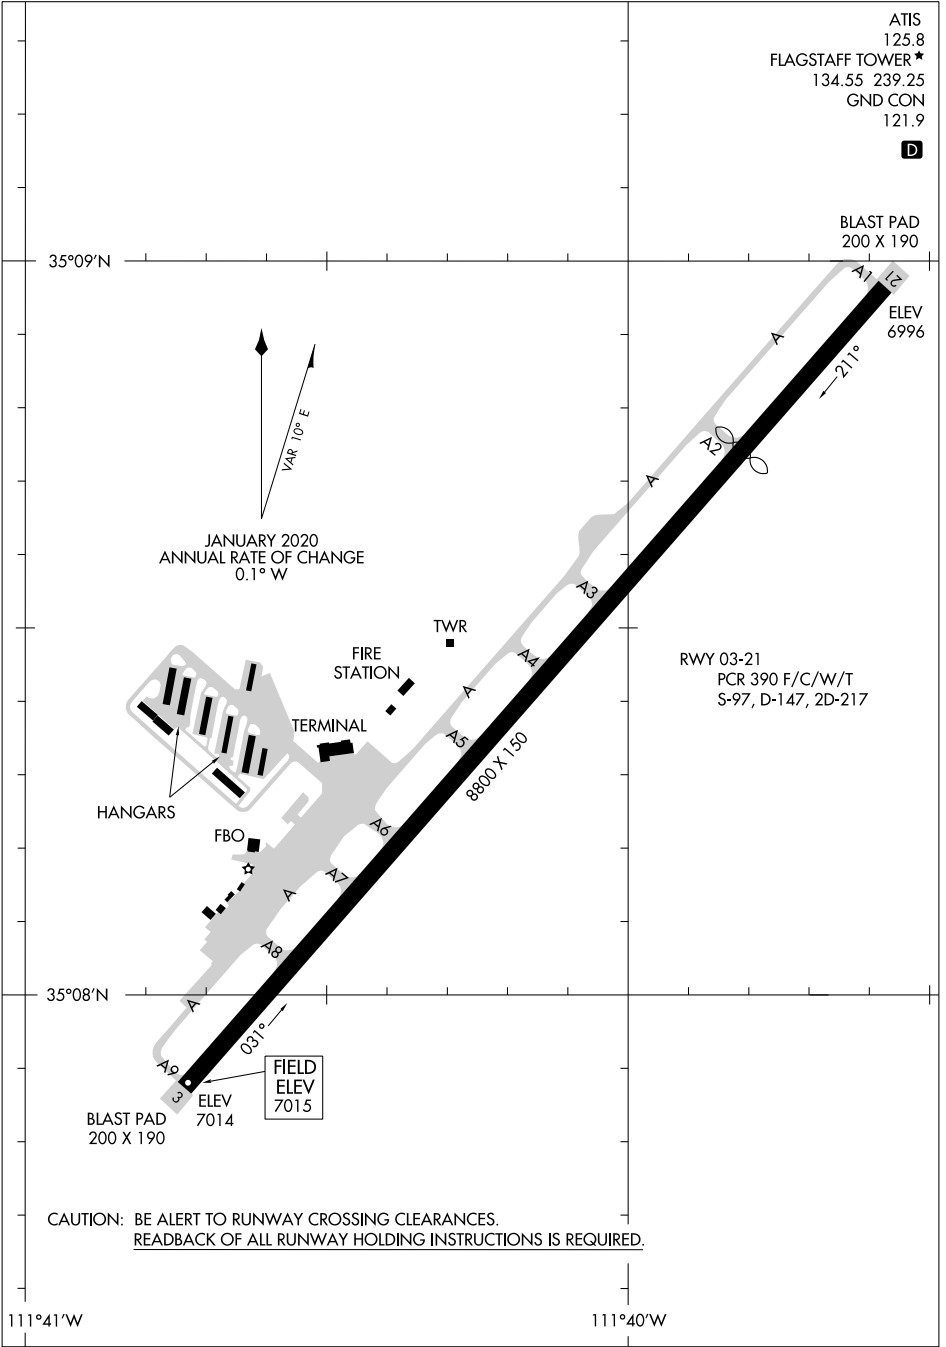

AIRPORT DIAGRAM

AL-5034 (FAA)

FLAGSTAFF PULLIAM (F'L G)
FLAGSTAFF, ARIZONA

SW-4, 14 MAY 2026 to 11 JUN 2026

SW-4, 14 MAY 2026 to 11 JUN 2026

AIRPORT DIAGRAM

FLAGSTAFF, ARIZONA
FLAGSTAFF PULLIAM (F'L G)