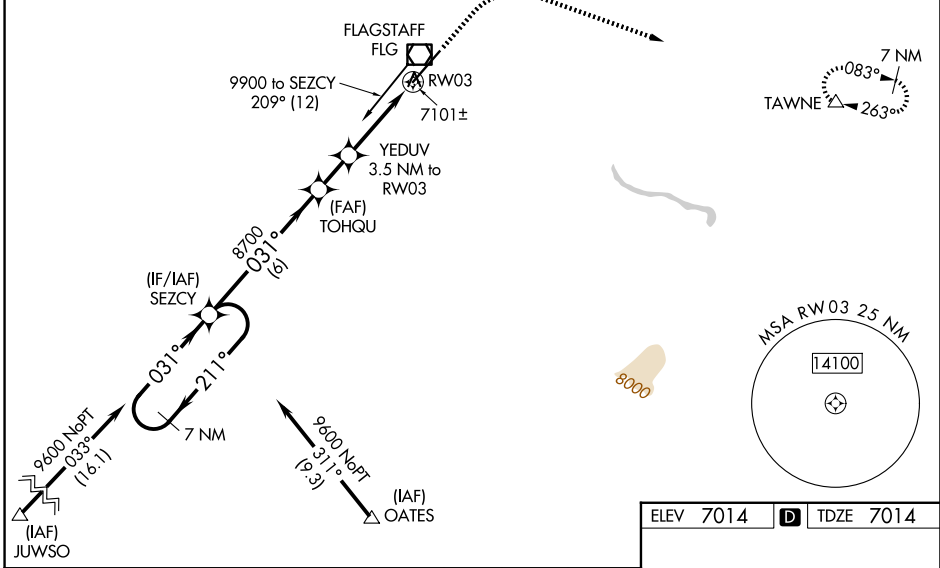

WAAS CH 45718 W03A	APP CRS 031°	Rwy Ldg TDZE Apt Elev	8800 7014 7014
--	------------------------	-----------------------------	---

RNAV (GPS) RWY 3

FLAGSTAFF PULLIAM (FLG)

⚠ For uncompensated Baro-VNAV systems, LNAV/VNAV NA below -19°C (-2°F) or above 44°C (112°F).
⚠ DME/DME RNP-0.3 NA.

MISSED APPROACH: Climb to 7500 then climbing right turn to 9500 direct TAWNNE and hold.

ATIS 125.8	PHOENIX APP CON 126.375 236.775	FLAGSTAFF TOWER* 134.55 (CTAF) 239.25	GND CON 121.9	UNICOM 122.95
----------------------	---	---	-------------------------	-------------------------

Procedure NA for arrivals at FLG VOR/DME on V291 eastbound.

SW-4, 14 MAY 2026 to 11 JUN 2026

SW-4, 14 MAY 2026 to 11 JUN 2026

CATEGORY	A	B	C	D
LPV DA		7264-3/4	250 (300-3/4)	
LNAV/VNAV DA		7282-7/8	268 (300-7/8)	
LNAV MDA		7360-1	346 (400-1)	
CIRCLING	7520-1 506 (600-1)	7560-1 546 (600-1)	8100-3 1086 (1100-3)	8560-3 1546 (1600-3)