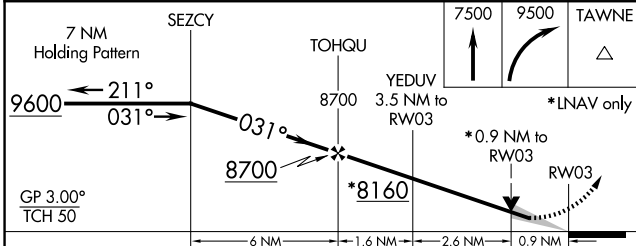

MISSED APPROACH: Climb to 7500 then climbing right turn to 9500 direct TAWNNE and hold.

ATIS 125.8	PHOENIX APP CON 126.375 236.775	FLAGSTAFF TOWER* 134.55 (CTAF) 239.25	GND CON 121.9	UNICOM 122.95
----------------------	---	---	-------------------------	-------------------------

Procedure NA for arrivals at FLG VOR/DME on V291 eastbound.

SW-4, 14 MAY 2026 to 11 JUN 2026

SW-4, 14 MAY 2026 to 11 JUN 2026

CATEGORY	A	B	C	D
LPV DA		7264-3/4	250 (300-3/4)	
LNAV/VNAV DA		7282-7/8	268 (300-7/8)	
LNAV MDA		7360-1	346 (400-1)	
CIRCLING	7520-1 506 (600-1)	7560-1 546 (600-1)	8100-3 1086 (1100-3)	8560-3 1546 (1600-3)