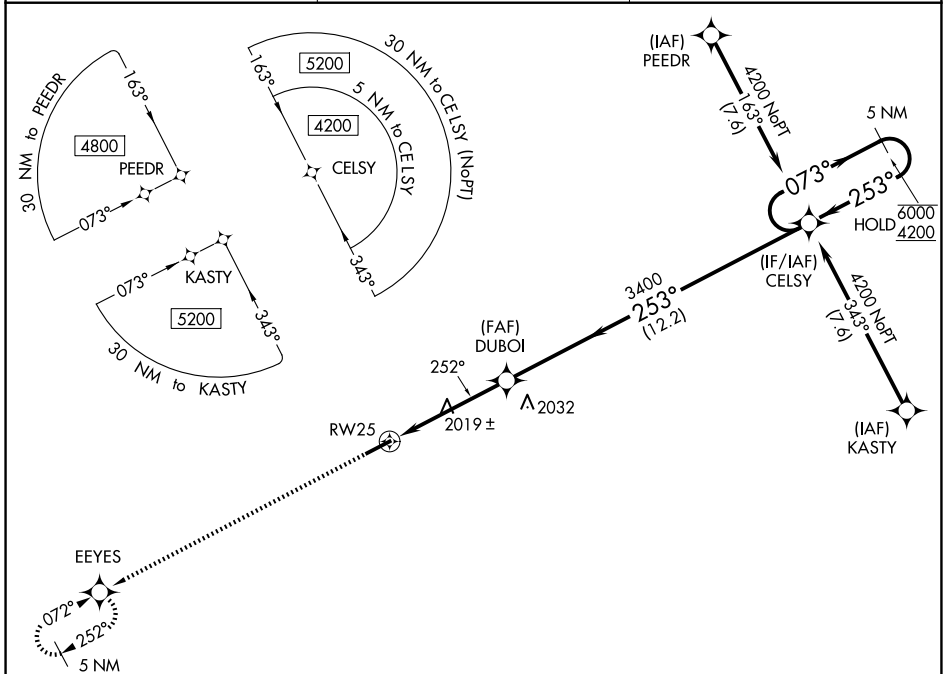

WAAS CH 97407 W25A	APP CRS 252°	Rwy Ldg TDZE Apt Elev	5503 1817 1817
--	------------------------	-----------------------------	---

RNAV (GPS) RWY 25

DUBOIS RGNL (DUJ)

RNP APCH.	MALS R	MISSED APPROACH: Climb to 4200 direct EEYES and hold.
<p>⚠ Circling NA for Cat D south of Rwy 7-25. For uncompensated Baro-VNAV systems, LNAV/VNAV NA below -21°C or above 54°C. For inop ALS increase LNAV Cat C/D visibility to 1½ SM.</p>		

ASOS 119.025	CLEVELAND CENTER 126.725 291.65	UNICOM 123.0 (CTAF) 1
------------------------	---	--

NE-4, 14 MAY 2026 to 11 JUN 2026

NE-4, 14 MAY 2026 to 11 JUN 2026

ELEV	1817	D	TDZE	1817
------	------	---	------	------

CATEGORY	A	B	C	D
LPV DA	2017-½ 200 (200-½)			
LNAV/VNAV DA	2140-½ 323 (400-½)			
LNAV MDA	2280-½ 463 (500-½)		2280-1 463 (500-1)	
CIRCLING	2320-1 503 (600-1)	2360-1 543 (600-1)	2380-1½ 563 (600-1½)	2400-2 583 (600-2)

HIRL Rwy 7-25 **1**
REIL Rwy 7 **1**