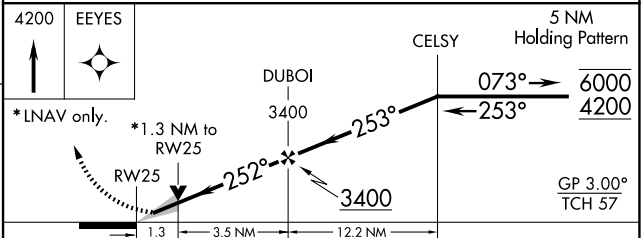

CATEGORY	A	B	C	D
LPV DA	2017-½ 200 (200-½)			
LNAV/VNAV DA	2140-½ 323 (400-½)			
LNAV MDA	2280-½ 463 (500-½)		2280-1 463 (500-1)	
CIRCLING	2320-1 503 (600-1)	2360-1 543 (600-1)	2380-1½ 563 (600-1½)	2400-2 583 (600-2)

HIRL Rwy 7-25 **1**
REIL Rwy 7 **1**