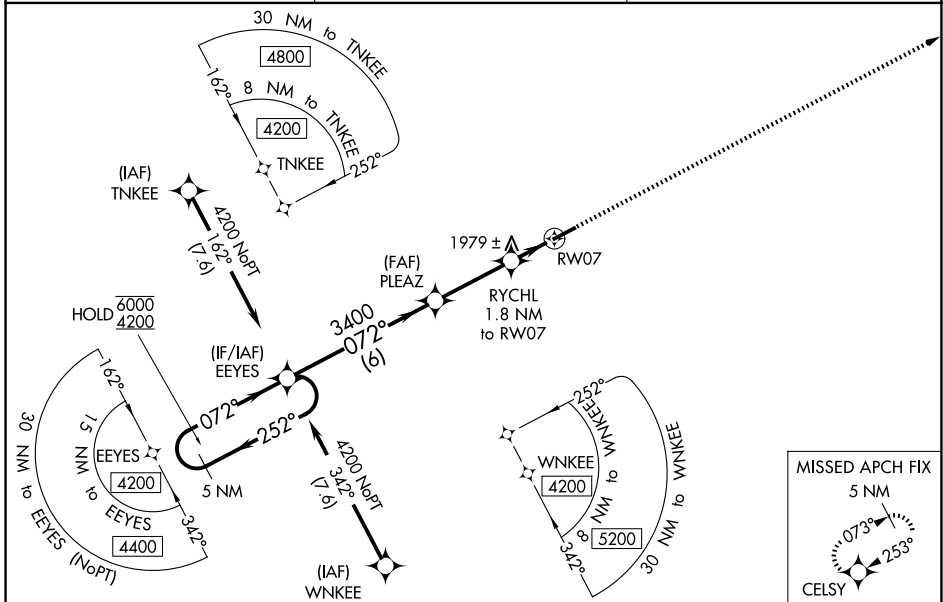

WAAS CH 82116 W07A	APP CRS 072°	Rwy Ldg TDZE Apt Elev	5503 1817 1817
--	------------------------	-----------------------------	---

RNAV (GPS) RWY 7

DUBOIS RGNL (DUJ)

RNP APCH.	MISSED APPROACH: Climb to 4200 direct CELSY and hold.
<p>⚠ Circling NA for Cat D south of Rwy 7-25. For uncompensated Baro-VNAV systems, LNAV/VNAV NA below -21°C or above 54°C.</p>	

ASOS 119.025	CLEVELAND CENTER 126.725 291.65	UNICOM 123.0 (CTAF) 0
------------------------	---	---------------------------------

NE-4, 14 MAY 2026 to 11 JUN 2026

NE-4, 14 MAY 2026 to 11 JUN 2026

ELEV 1817	D TDZE 1817
-----------	--------------------

CATEGORY	A	B	C	D
LPV DA		2017-3/4	200 (200-3/4)	
LNAV/VNAV DA		2160-1	343 (400-1)	
LNAV MDA	2240-1	423 (500-1)	2240-1 1/4	423 (500-1 1/4)
CIRCLING	2320-1 503 (600-1)	2360-1 543 (600-1)	2380-1 1/2 563 (600-1 1/2)	2400-2 583 (600-2)