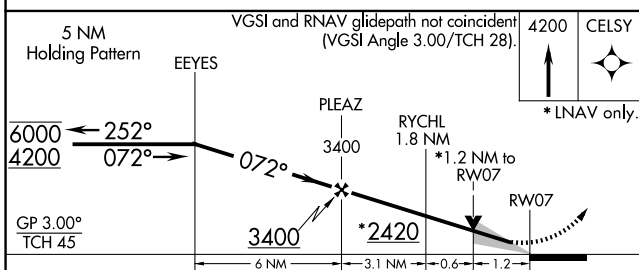

WAAS CH 82116 W07A	APP CRS 072°	Rwy Ldg TDZE Apt Elev	5503 1817 1817
--	------------------------	-----------------------------	---

RNAV (GPS) RWY 7

DUBOIS RGNL (DUJ)

RNP APCH.	MISSED APPROACH: Climb to 4200 direct CELSY and hold.
<p>⚠ Circling NA for Cat D south of Rwy 7-25. For uncompensated Baro-VNAV systems, LNAV/VNAV NA below -21°C or above 54°C.</p>	

ASOS 119.025	CLEVELAND CENTER 126.725 291.65	UNICOM 123.0 (CTAF) 0
------------------------	---	---------------------------------

NE-4, 14 MAY 2026 to 11 JUN 2026

NE-4, 14 MAY 2026 to 11 JUN 2026

ELEV 1817	D TDZE 1817
-----------	--------------------

CATEGORY	A	B	C	D
LPV DA		2017-3/4	200 (200-3/4)	
LNAV/VNAV DA		2160-1	343 (400-1)	
LNAV MDA	2240-1	423 (500-1)	2240-1 1/4	423 (500-1 1/4)
CIRCLING	2320-1 503 (600-1)	2360-1 543 (600-1)	2380-1 1/2 563 (600-1 1/2)	2400-2 583 (600-2)