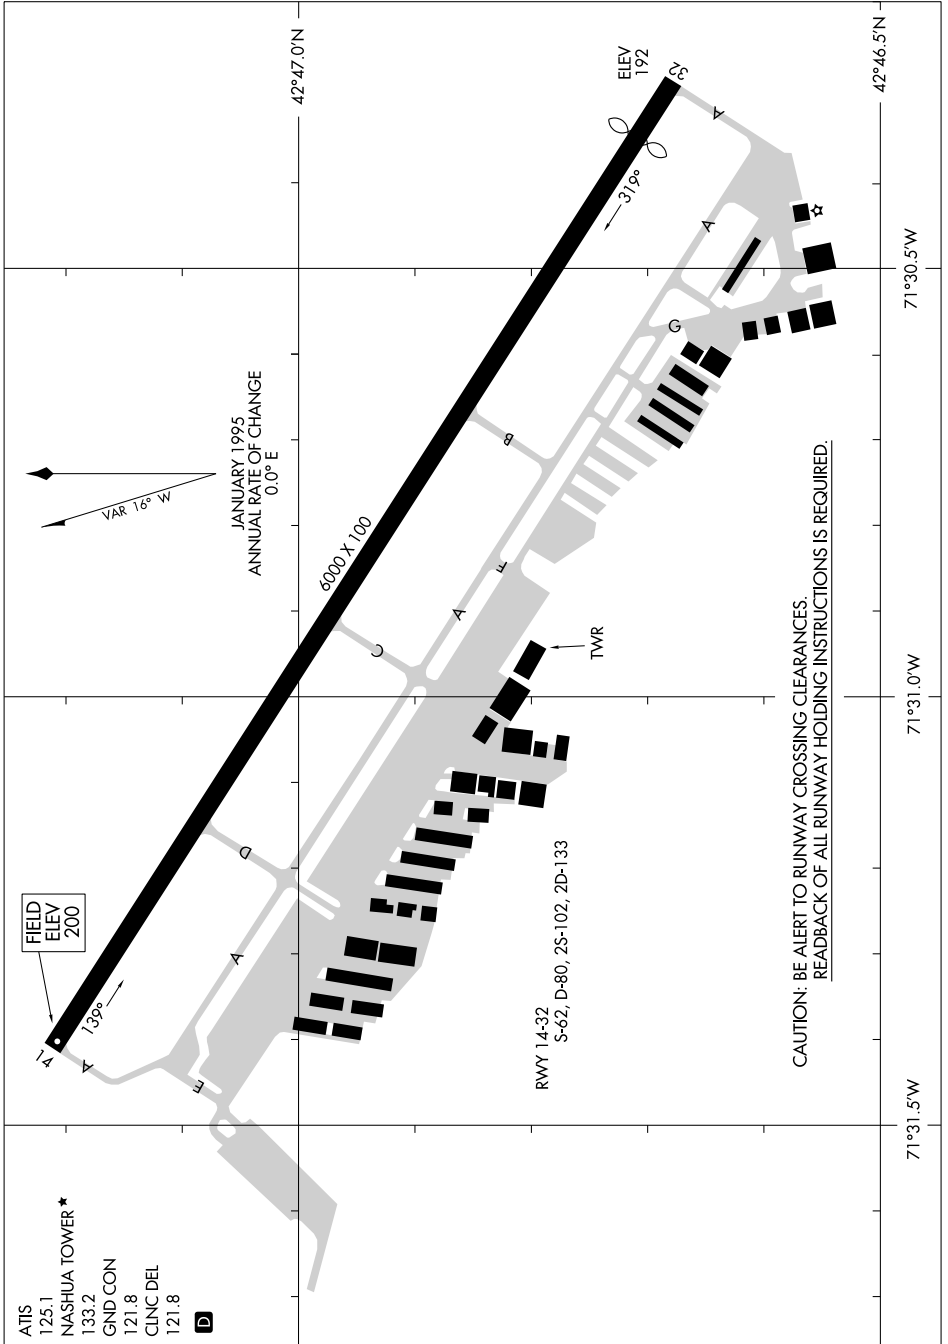

# AIRPORT DIAGRAM

AL-5036 (FAA)

BOIRE FLD (ASH)  
NASHUA, NEW HAMPSHIRE

NE-1, 14 MAY 2026 to 11 JUN 2026

NE-1, 14 MAY 2026 to 11 JUN 2026

- ATIS 125.1
- NASHUA TOWER \*
- 133.2
- GND CON 121.8
- CLNC DEL 121.8
- D**

# AIRPORT DIAGRAM

NASHUA, NEW HAMPSHIRE  
BOIRE FLD (ASH)