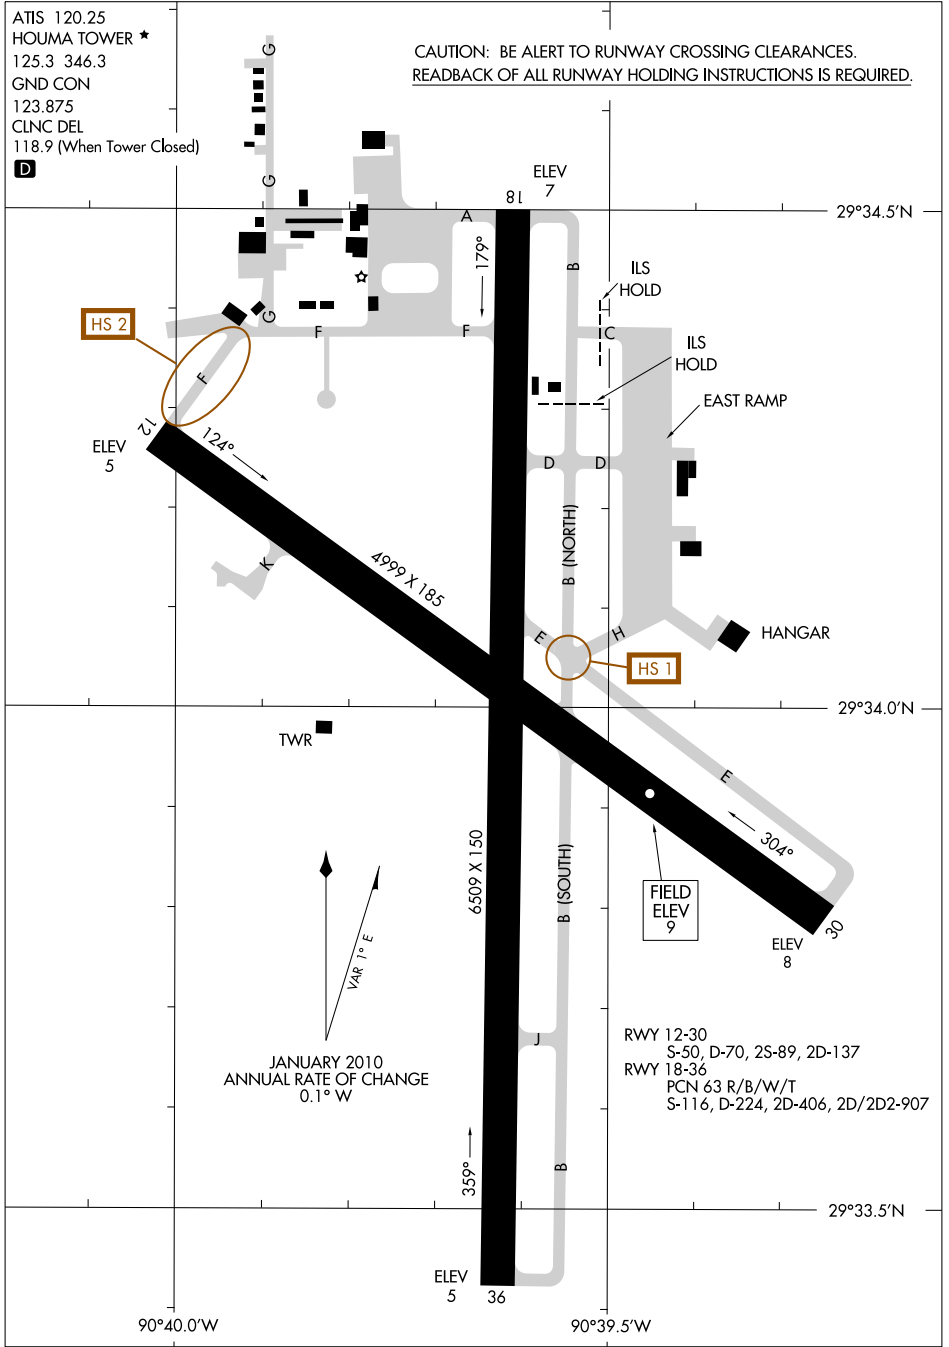

26134

AIRPORT DIAGRAM

HOUMA-TERREBONNE (HUM)
HOUMA, LOUISIANA

AL-5037 (FAA)

CAUTION: BE ALERT TO RUNWAY CROSSING CLEARANCES.
READBACK OF ALL RUNWAY HOLDING INSTRUCTIONS IS REQUIRED.

ATIS 120.25
HOUMA TOWER ★
125.3 346.3
GND CON
123.875
CLNC DEL
118.9 (When Tower Closed)

D

SC-4, 14 MAY 2026 to 11 JUN 2026

SC-4, 14 MAY 2026 to 11 JUN 2026

VAR 7° E
 JANUARY 2010
 ANNUAL RATE OF CHANGE
 0.1° W

RWY 12-30
 S-50, D-70, 2S-89, 2D-137
 RWY 18-36
 PCN 63 R/B/W/T
 S-116, D-224, 2D-406, 2D/2D2-907

AIRPORT DIAGRAM

26134

HOUMA, LOUISIANA
HOUMA-TERREBONNE (HUM)