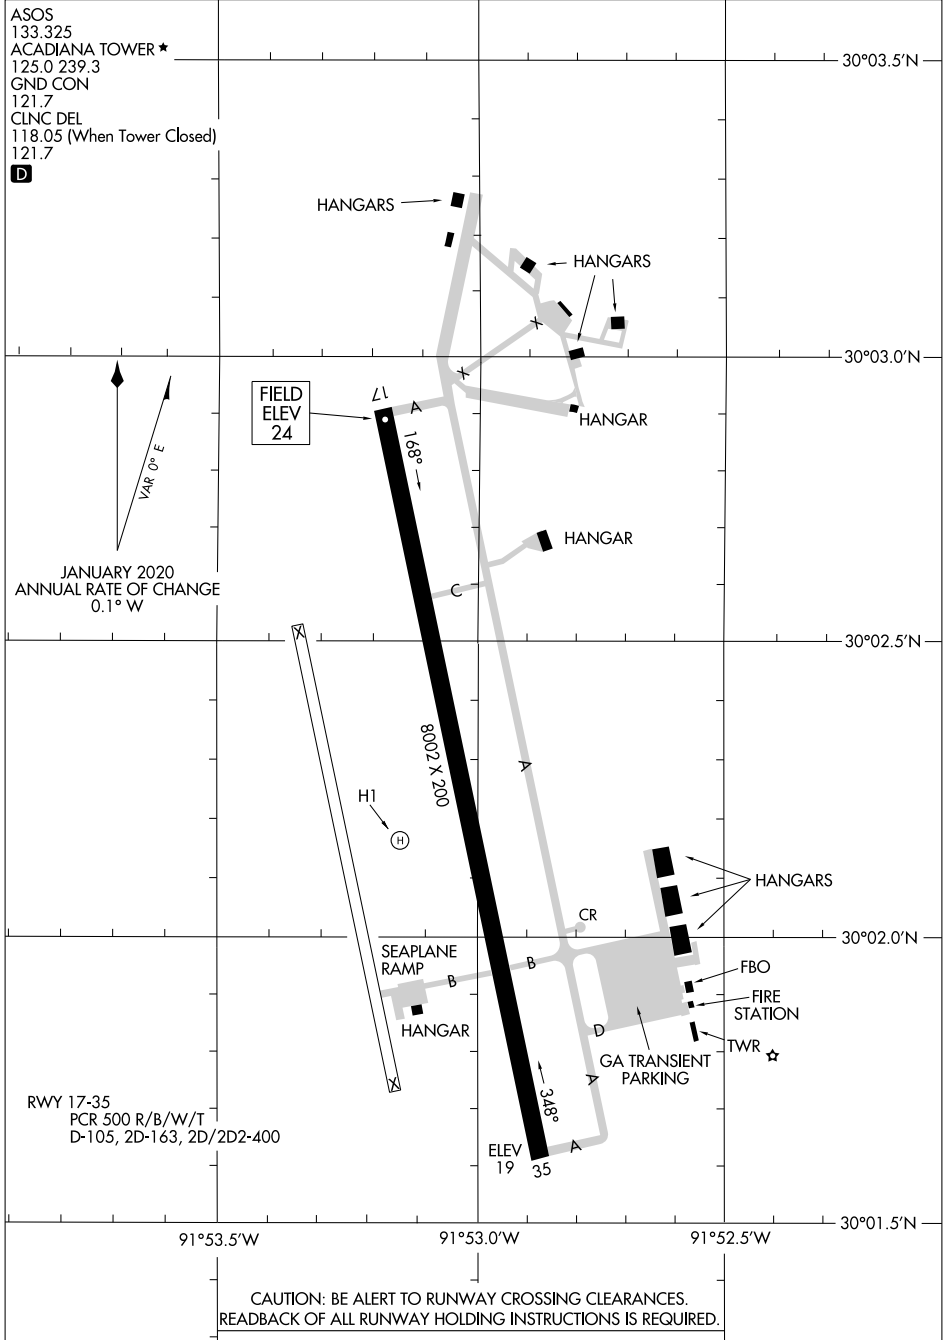

AIRPORT DIAGRAM

AL-5040 (FAA)

ACADIANA RGNL (A.R.A.)

NEW IBERIA, LOUISIANA

SC-4, 14 MAY 2026 to 11 JUN 2026

SC-4, 14 MAY 2026 to 11 JUN 2026

AIRPORT DIAGRAM

NEW IBERIA, LOUISIANA