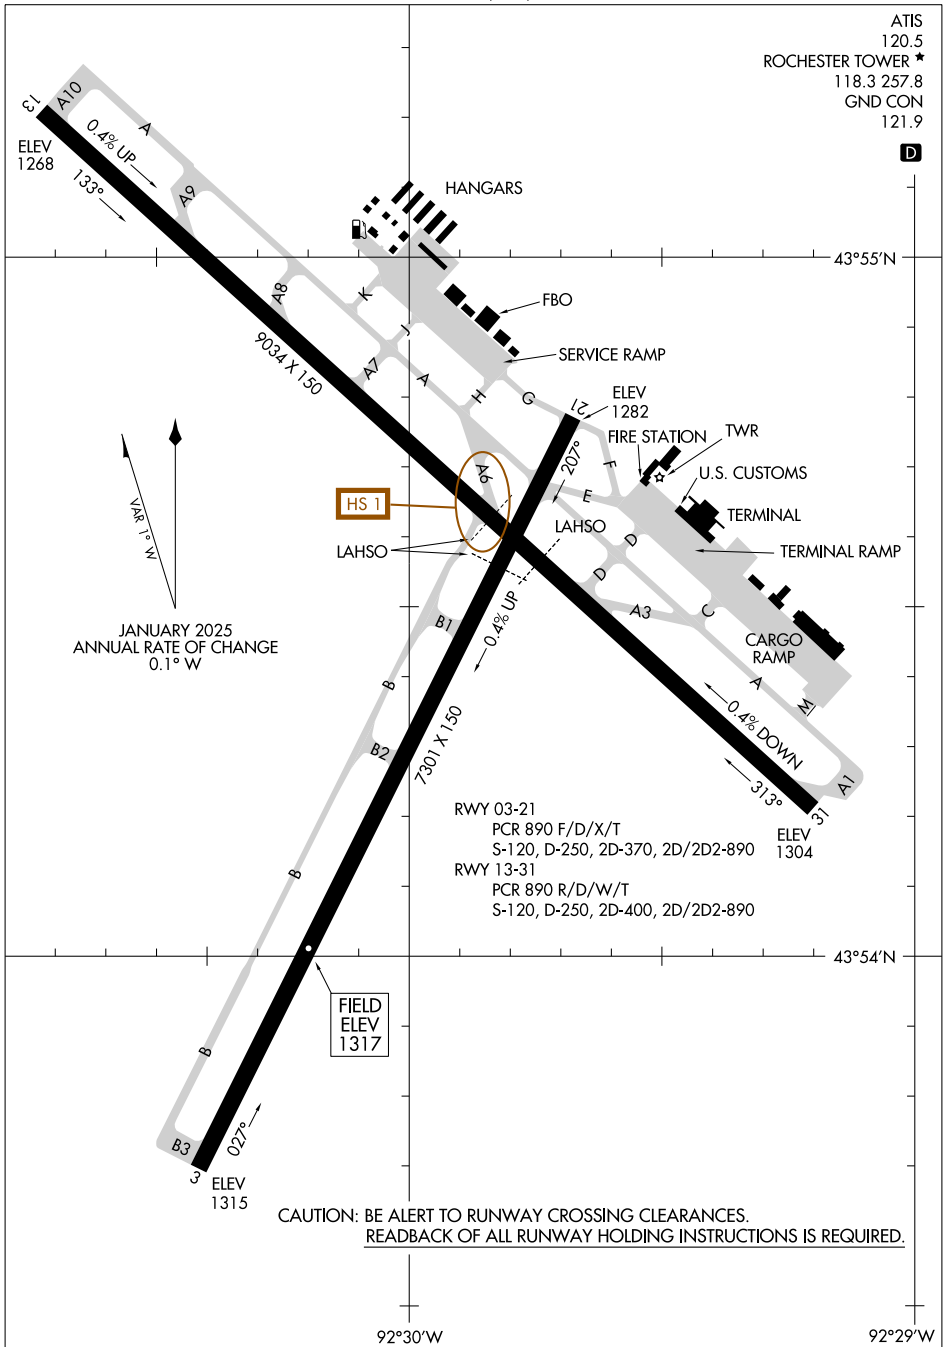

AIRPORT DIAGRAM

AL-5041 (FAA)

ROCHESTER INTL (RST)
ROCHESTER, MINNESOTA

ATIS 120.5
ROCHESTER TOWER ★ 118.3 257.8
GND CON 121.9

D

NC-1, 14 MAY 2026 to 11 JUN 2026

NC-1, 14 MAY 2026 to 11 JUN 2026

AIRPORT DIAGRAM