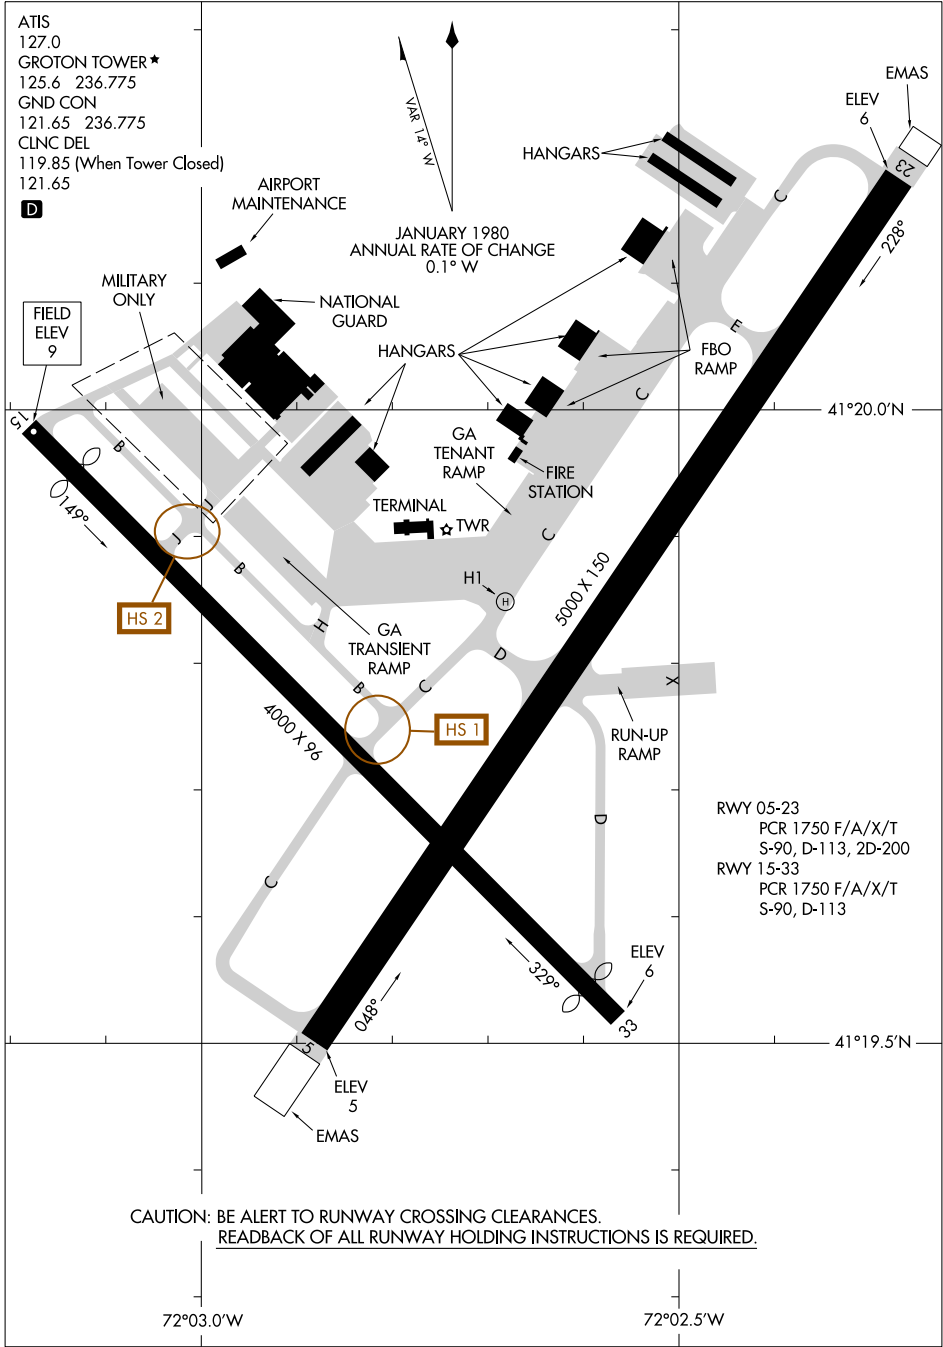

# AIRPORT DIAGRAM

GROTON-NEW LONDON (GON)  
GROTON (NEW LONDON), CONNECTICUT

AL-5049 (FAA)

NE-1, 14 MAY 2026 to 11 JUN 2026

NE-1, 14 MAY 2026 to 11 JUN 2026

# AIRPORT DIAGRAM

GROTON (NEW LONDON), CONNECTICUT  
GROTON-NEW LONDON (GON)