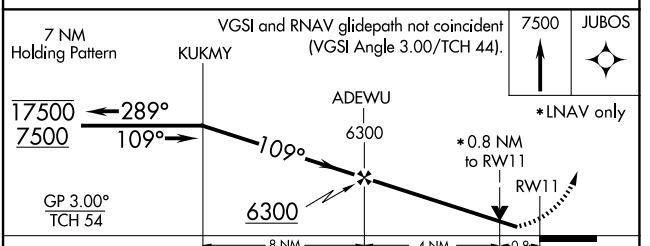

WAAS CH 82340 W11A	APP CRS 109°	Rwy Ldg TDZE 7001 4716	Apt Elev 4716
--	------------------------	--	-------------------------

RNAV (GPS) RWY 11

COLORADO PLAINS RGNL (AKO)

RNP APCH ▼ Rwy 11 helicopter visibility reduction below 3/4 SM NA. ▲ For uncompensated Baro-VNAV systems, LNAV/VNAV NA below -22°C or above 54°C.	MISSED APPROACH: Climb to 7500 direct JUBOS and hold.
---	--

ASOS 135.475	DENVER CENTER 133.95 317.55	UNICOM 122.8 (CTAF) 0
------------------------	---------------------------------------	---------------------------------

ELEV 4716	TDZE 4716
-----------	-----------