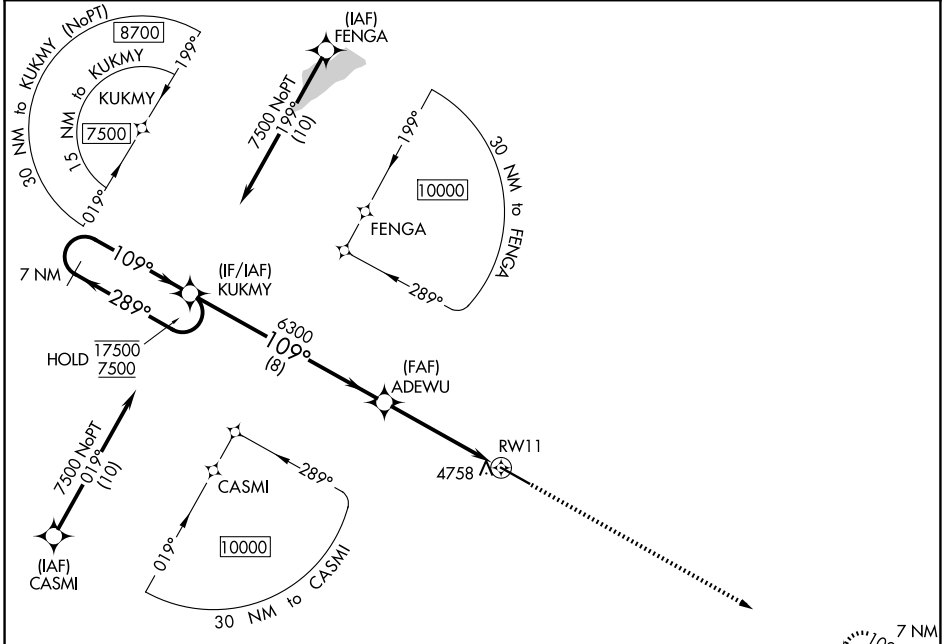

WAAS CH 82340 W11A	APP CRS 109°	Rwy Ldg TDZE 7001 4716	Apt Elev 4716
--	------------------------	--	-------------------------

RNAV (GPS) RWY 11

COLORADO PLAINS RGNL (AKO)

RNP APCH ▼ Rwy 11 helicopter visibility reduction below 3/4 SM NA. ▲ For uncompensated Baro-VNAV systems, LNAV/VNAV NA below -22°C or above 54°C.	MISSED APPROACH: Climb to 7500 direct JUBOS and hold.
---	--

ASOS 135.475	DENVER CENTER 133.95 317.55	UNICOM 122.8 (CTAF) 0
------------------------	---------------------------------------	---------------------------------

ELEV 4716	TDZE 4716
-----------	-----------

CATEGORY	A	B	C	D
LPV DA		4966-1	250 (300-1)	
LNAV/VNAV DA		4966-1	250 (300-1)	
LNAV MDA		5020-1	304 (400-1)	
CIRCLING	5140-1 424 (500-1)	5260-1 544 (600-1)	5420-2 704 (800-2)	5420-2 1/4 704 (800-2 1/4)

MIRL Rwy 11-29 0
REIL Rwy 11 and 29 0

SW-1, 14 MAY 2026 to 11 JUN 2026

SW-1, 14 MAY 2026 to 11 JUN 2026