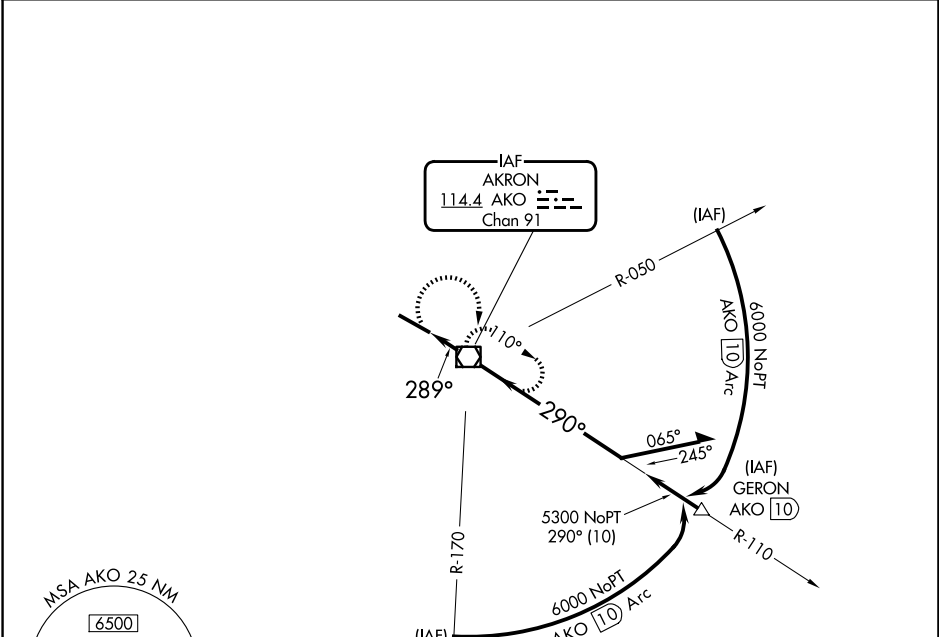

VOR/DME AKO <b>114.4</b> Chan <b>91</b>	APP CRS <b>289°</b>	Rwy Ldg TDZE <b>7001</b> <b>4683</b>	Apt Elev <b>4716</b>
---	------------------------	--	-------------------------

# VOR RWY 29

COLORADO PLAINS RGNL (AKO)

**⚠** Circling NA for Cats C and D southwest of Rwy 11-29. MISSED APPROACH: Climbing right turn to 6100 direct AKO VOR/DME and hold.

ASOS <b>135.475</b>	DENVER CENTER <b>133.95 317.55</b>	UNICOM <b>122.8</b> (CTAF) <b>Ⓛ</b>
------------------------	---------------------------------------	--

ELEV 4716	TDZE 4683
-----------	-----------

6100	AKO	VGSI and descent angles not coincident (VGSI Angle 3.00/TCH 43).
------	-----	--

CATEGORY	A	B	C	D
S-29	5120-1	437 (500-1)	5120-1¼	437 (500-1¼)
CIRCLING	5140-1 424 (500-1)	5260-1 544 (600-1)	5300-1½ 584 (600-1½)	5300-2 584 (600-2)

FAF to MAP 1.7 NM					
Knots	60	90	120	150	180
Min:Sec	1:42	1:08	0:51	0:41	0:34

SW-1, 14 MAY 2026 to 11 JUN 2026

SW-1, 14 MAY 2026 to 11 JUN 2026