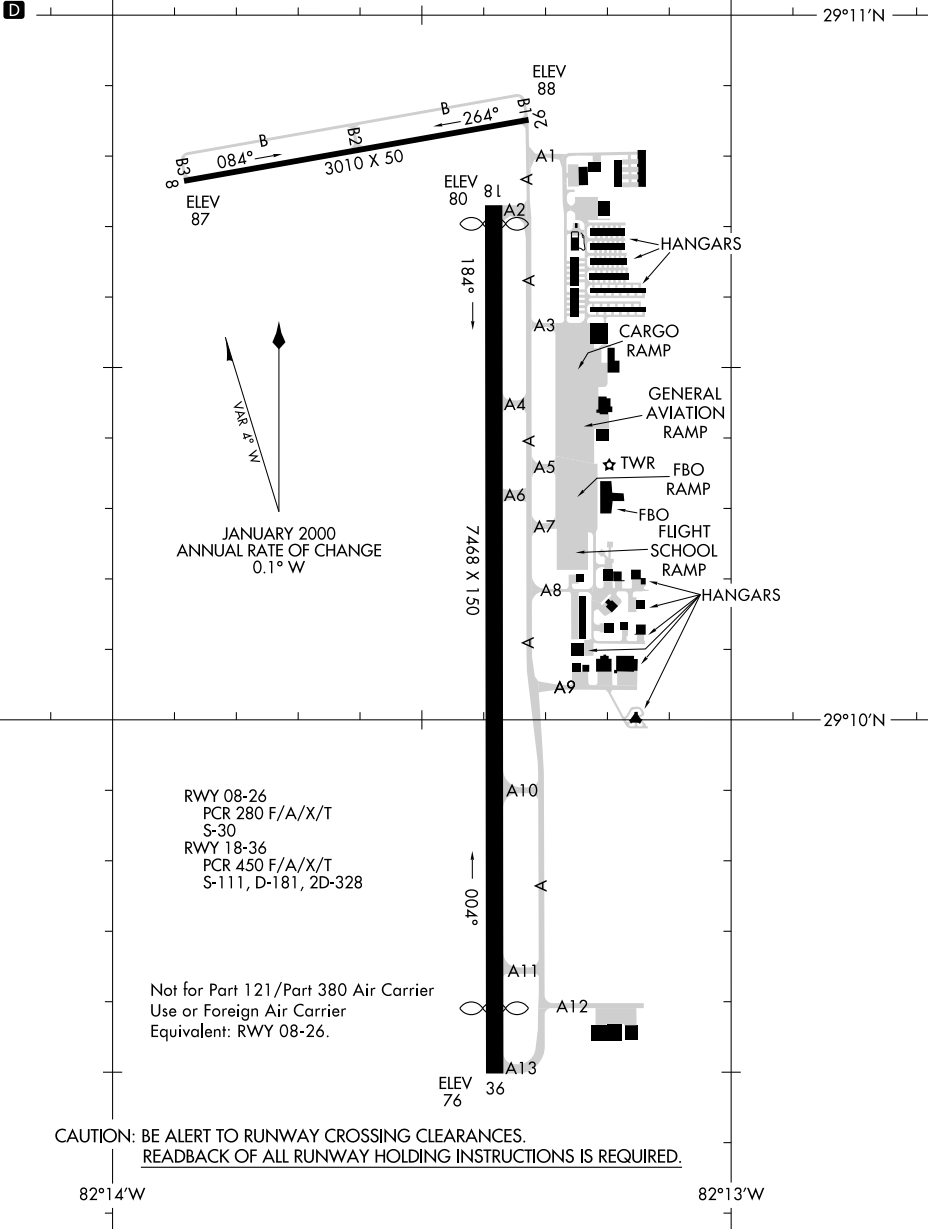

# AIRPORT DIAGRAM

AL-5055 (FAA)

OCALA INTL-JIM TAYLOR FLD (OCF)

OCALA, FLORIDA

ATIS  
 128.125  
 Ocala Tower ★  
 119.25  
 GND CON  
 121.4

FIELD  
 ELEV  
 90

SE-3, 14 MAY 2026 to 11 JUN 2026

SE-3, 14 MAY 2026 to 11 JUN 2026

# AIRPORT DIAGRAM

OCALA, FLORIDA

OCALA INTL-JIM TAYLOR FLD (OCF)