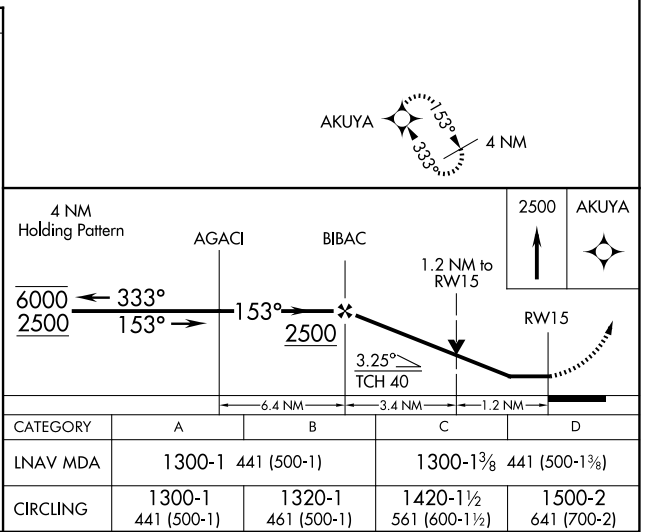

APP CRS 153°	Rwy Ldg 3456 TDZE 859 Apt Elev 859
------------------------	---

RNAV (GPS) RWY 15
MARION MUNI - MCKINNEY FLD (MZZ)

RNP APCH - GPS.		MISSED APPROACH: Climb to 2500 direct AKUYA and hold.	
Rwy 15 helicopter visibility reduction below 3/4 SM NA. Circling Rwy 15 NA at night.		AWOS-3 108.6	GRISSOM APP CON ★ 121.05 338.275
		CLNC DEL 120.0	UNICOM 122.7 (CTAF) 0