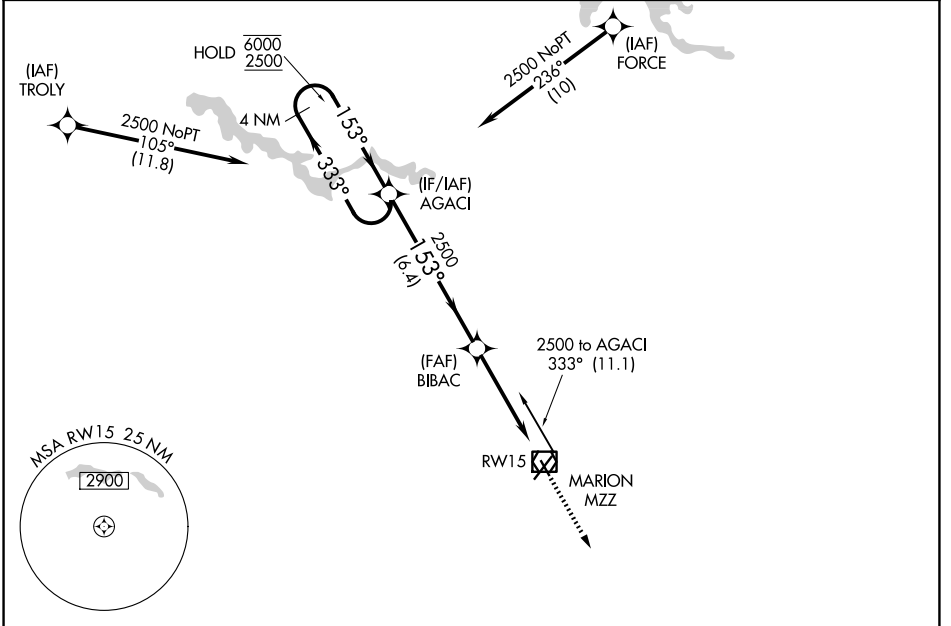

APP CRS 153°	Rwy Ldg 3456 TDZE 859 Apt Elev 859
------------------------	---

RNAV (GPS) RWY 15
MARION MUNI - MCKINNEY FLD (MZZ)

RNP APCH - GPS.		MISSED APPROACH: Climb to 2500 direct AKUYA and hold.	
Rwy 15 helicopter visibility reduction below 3/4 SM NA. Circling Rwy 15 NA at night.		AWOS-3 108.6	GRISSOM APP CON ★ 121.05 338.275
		CLNC DEL 120.0	UNICOM 122.7 (CTAF) 0

EC-2, 14 MAY 2026 to 11 JUN 2026

EC-2, 14 MAY 2026 to 11 JUN 2026