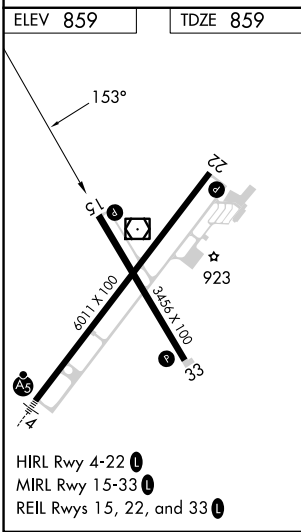

APP CRS 153°	Rwy Ldg 3456 TDZE 859 Apt Elev 859
------------------------	---

RNAV (GPS) RWY 15
MARION MUNI - MCKINNEY FLD (MZZ)

RNP APCH - GPS.		MISSED APPROACH: Climb to 2500 direct AKUYA and hold.	
Rwy 15 helicopter visibility reduction below 3/4 SM NA. Circling Rwy 15 NA at night.		AWOS-3 108.6	GRISSOM APP CON ★ 121.05 338.275
		CLNC DEL 120.0	UNICOM 122.7 (CTAF) 0