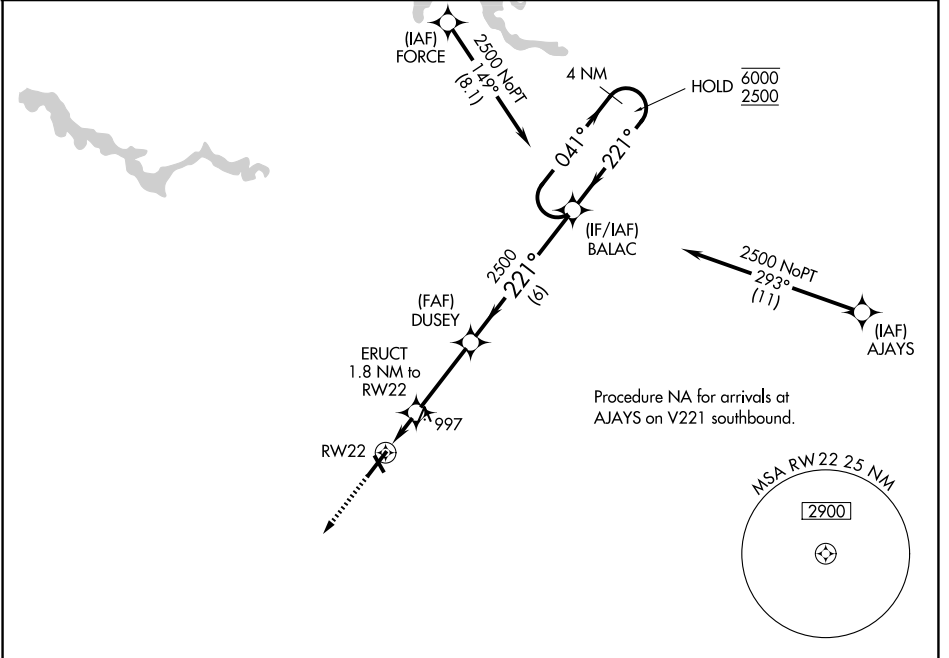

APP CRS 221°	Rwy Ldg TDZE Apt Elev	6011 859 859
------------------------	-----------------------------	---

RNAV (GPS) RWY 22

MARION MUNI - MCKINNEY FLD (MZZ)

RNP APCH - GPS.		MISSED APPROACH: Climb to 2700 direct AKICA and hold.	

AWOS-3 108.6	GRISSOM APP CON ★ 121.05 338,275	CLNC DEL 120.0	UNICOM 122.7 (CTAF) 0
------------------------	--	--------------------------	---------------------------------

EC-2, 14 MAY 2026 to 11 JUN 2026

EC-2, 14 MAY 2026 to 11 JUN 2026

CATEGORY	A	B	C	D
LNVA MDA	1260-1	401 (500-1)	1260-1½	401 (500-1½)
CIRCLING	1300-1 441 (500-1)	1320-1 461 (500-1)	1420-1½ 561 (600-1½)	1500-2 641 (700-2)