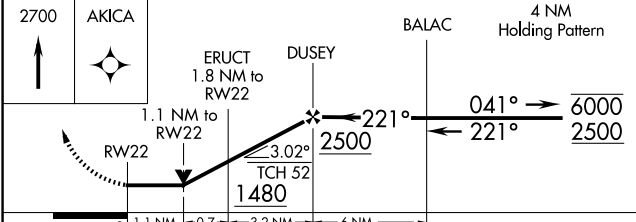

APP CRS 221°	Rwy Ldg TDZE Apt Elev	6011 859 859

RNAV (GPS) RWY 22

MARION MUNI - MCKINNEY FLD (MZZ)

RNP APCH - GPS.		MISSED APPROACH: Climb to 2700 direct AKICA and hold.	

AWOS-3 108.6	GRISSOM APP CON ★ 121.05 338,275	CLNC DEL 120.0	UNICOM 122.7 (CTAF) 0

EC-2, 14 MAY 2026 to 11 JUN 2026

EC-2, 14 MAY 2026 to 11 JUN 2026

CATEGORY	A	B	C	D
LNVA MDA	1260-1	401 (500-1)	1260-1½	401 (500-1½)
CIRCLING	1300-1 441 (500-1)	1320-1 461 (500-1)	1420-1½ 561 (600-1½)	1500-2 641 (700-2)