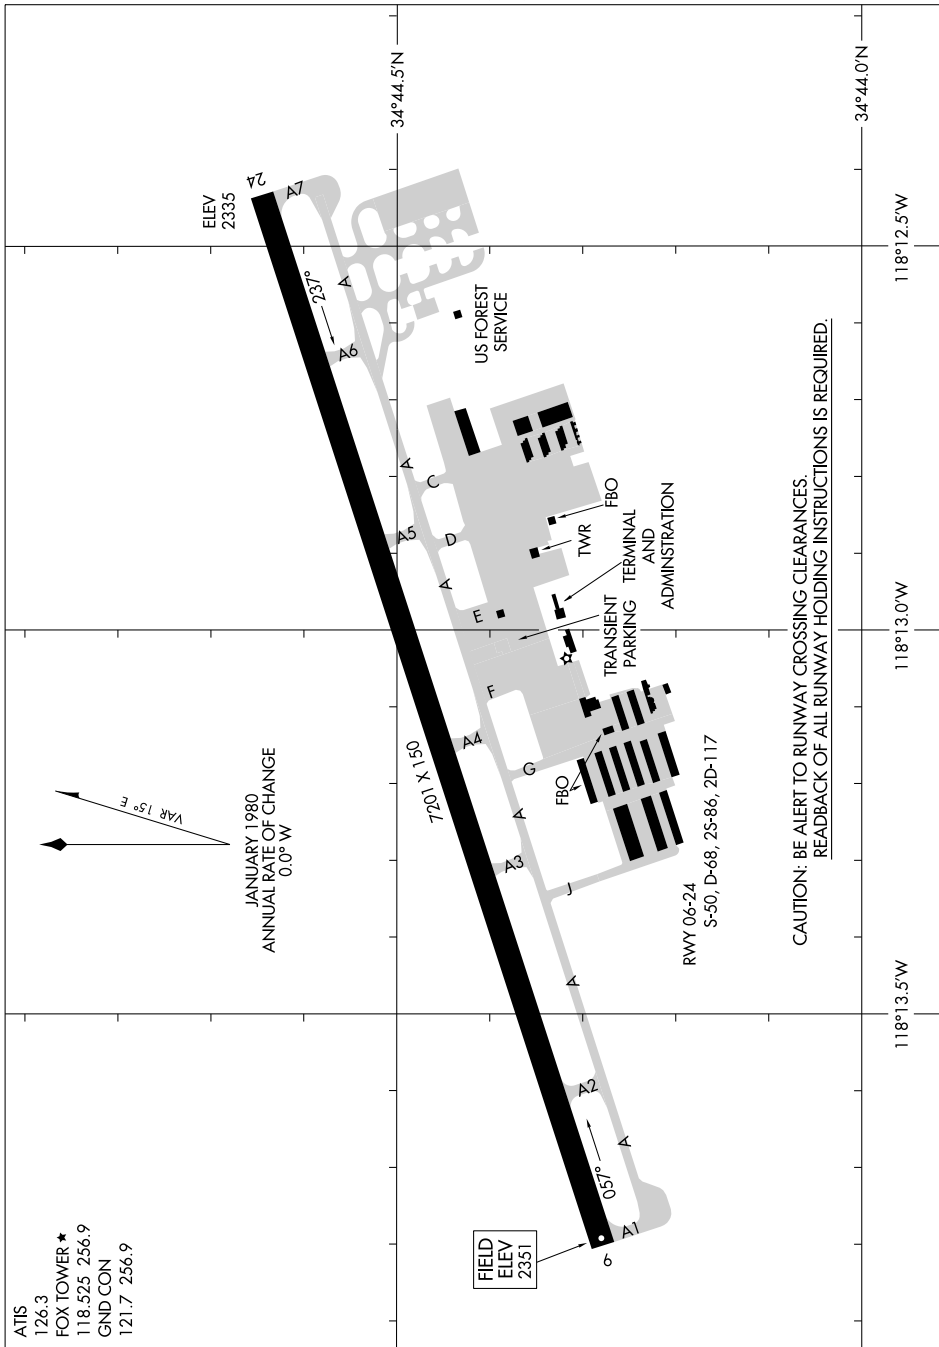

AIRPORT DIAGRAM

GENERAL WM J FOX AIRFIELD (WJF)
LANCASTER, CALIFORNIA

AL-5065 (FAA)

SW-3, 14 MAY 2026 to 11 JUN 2026

SW-3, 14 MAY 2026 to 11 JUN 2026

AIRPORT DIAGRAM

LANCASTER, CALIFORNIA
GENERAL WM J FOX AIRFIELD (WJF)