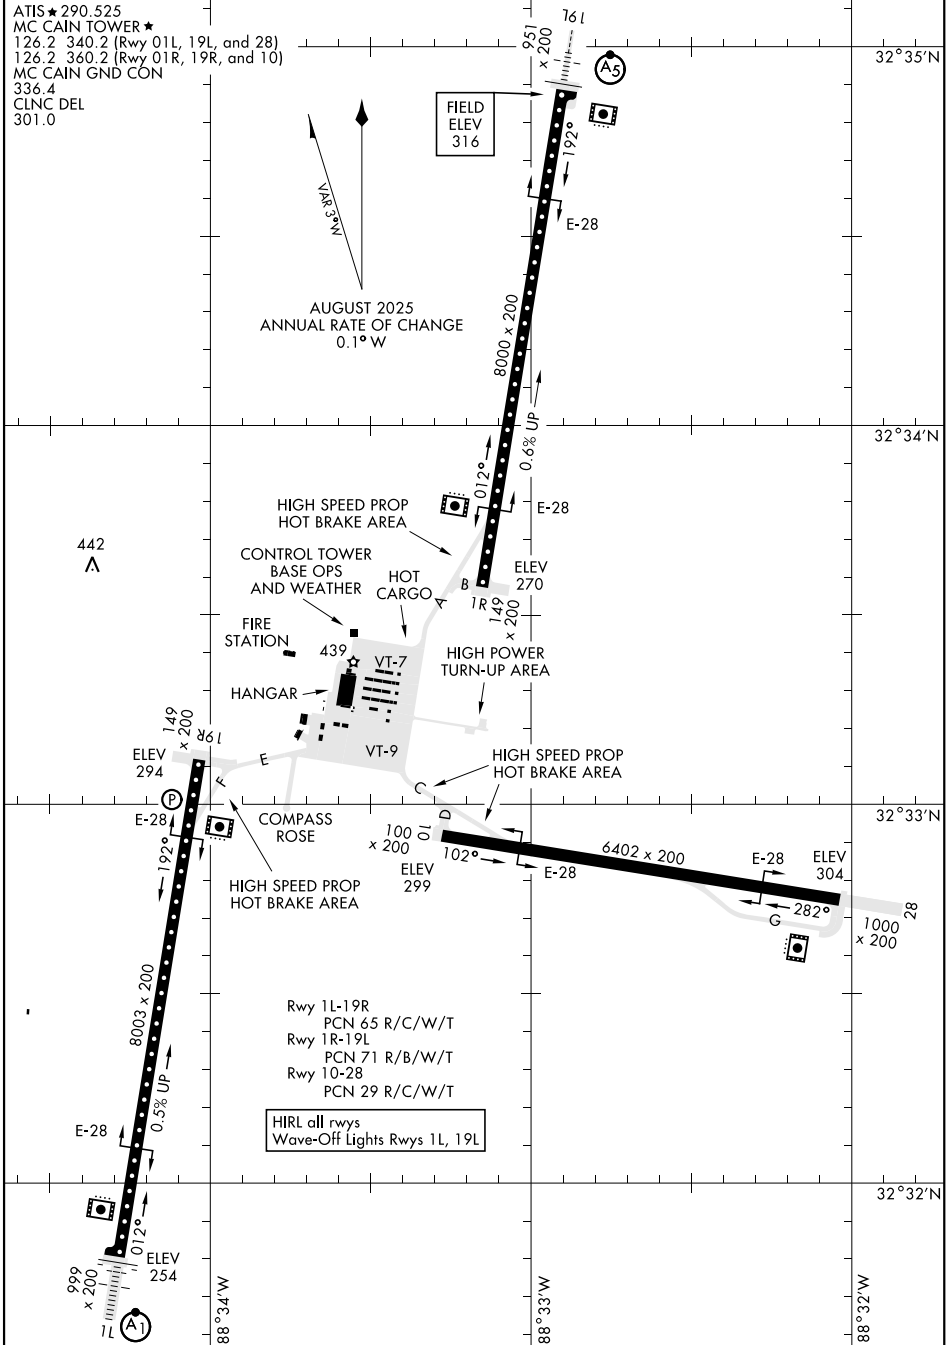

AIRPORT DIAGRAM

MERIDIAN NAS (MC CAIN FIELD) (KNMM)

MERIDIAN, MISSISSIPPI

[USN]

ATIS ★ 290.525
 MC CAIN TOWER ★
 126.2 340.2 (Rwy 01L, 19L, and 28)
 126.2 360.2 (Rwy 01R, 19R, and 10)
 MC CAIN GND CON
 336.4
 CLNC DEL
 301.0

FIELD ELEV 316

SC-4, 14 MAY 2026 to 11 JUN 2026

SC-4, 14 MAY 2026 to 11 JUN 2026

AIRPORT DIAGRAM

MERIDIAN, MISSISSIPPI

MERIDIAN NAS (MC CAIN FIELD) (KNMM)