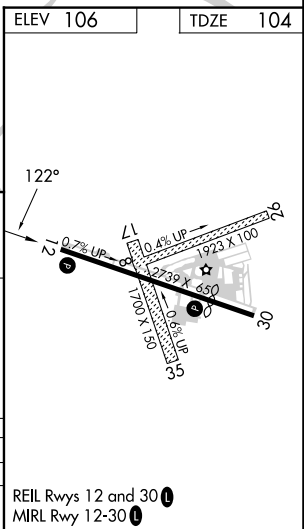

APP CRS 122°	Rwy Ldg TDZE Apt Elev	2739 104 106
------------------------	-----------------------------	---

RNAV (GPS) RWY 12

SOMERSET (SMQ)

RNP APCH - GPS.

▼ Rwy 12 helicopter visibility reduction below ¼ SM NA.
▲ Circling Rwy 8, 17, 26, 30 and 35 NA at night.

MISSED APPROACH: Climbing right turn to 2500 direct SBJ VOR/DME and hold, continue climb-in-hold to 2500.

ASOS 120.6	NEWARK APP CON 132.8 379.9	UNICOM 123.0 (CTAF)	118.325 0
----------------------	--------------------------------------	-------------------------------	-------------------------

	RATEE 2800	NEMOE	HEBAR 2.3 NM to RW12	RW12	SBJ 2500
	2100		900		
	3.20° TCH 40				
	5 NM		3.5 NM	0.6 NM	1.6 NM
CATEGORY	A		B	C	D
LNAV MDA	640-1		536 (600-1)	NA	
CIRCLING	640-1		960-1¼	NA	
	534 (600-1)		854 (900-1¼)		