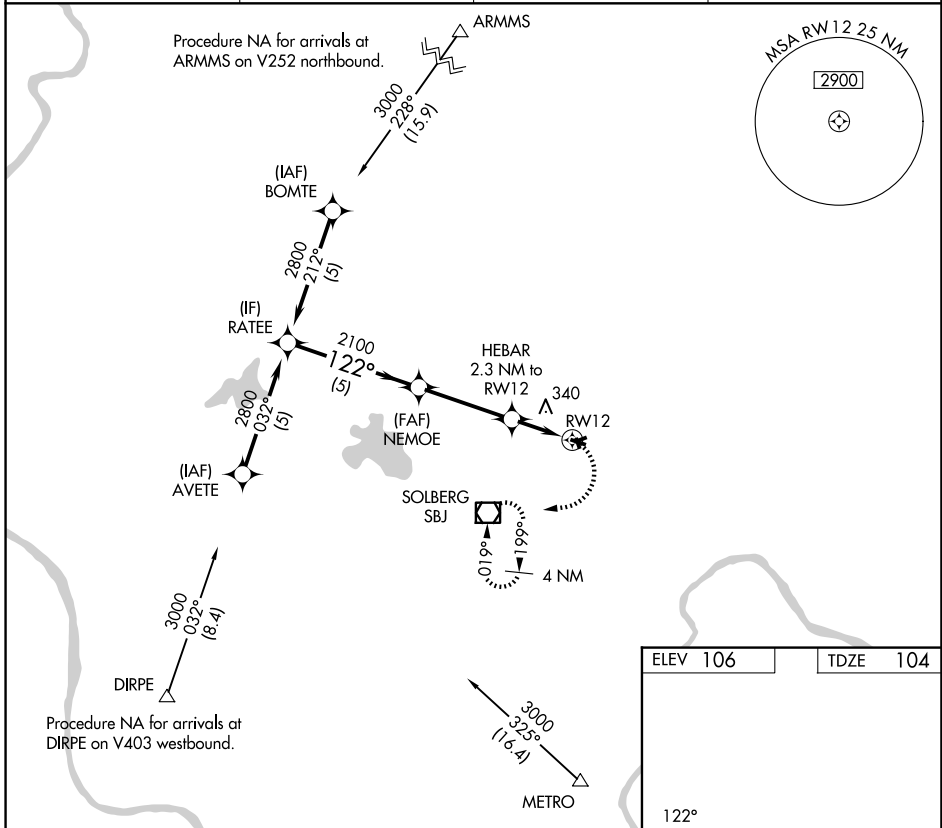

APP CRS 122°	Rwy Ldg TDZE Apt Elev	2739 104 106
------------------------	-----------------------------	---

RNAV (GPS) RWY 12

SOMERSET (SMQ)

RNP APCH - GPS.

▼ Rwy 12 helicopter visibility reduction below ¼ SM NA.
▲ Circling Rwy 8, 17, 26, 30 and 35 NA at night.

MISSED APPROACH: Climbing right turn to 2500 direct SBJ VOR/DME and hold, continue climb-in-hold to 2500.

ASOS 120.6	NEWARK APP CON 132.8 379.9	UNICOM 123.0 (CTAF)	118.325 0
----------------------	--------------------------------------	-------------------------------	-------------------------

	RATEE 2800	NEMOE	HEBAR 2.3 NM to RW12	RW12	SBJ 2500
	2100		900		
	3.20° TCH 40				
	5 NM		3.5 NM	0.6 NM	1.6 NM
CATEGORY	A		B	C	D
LNAV MDA	640-1		536 (600-1)	NA	
CIRCLING	640-1		960-1¼	NA	
	534 (600-1)		854 (900-1¼)		

NE-2, 14 MAY 2026 to 11 JUN 2026

NE-2, 14 MAY 2026 to 11 JUN 2026