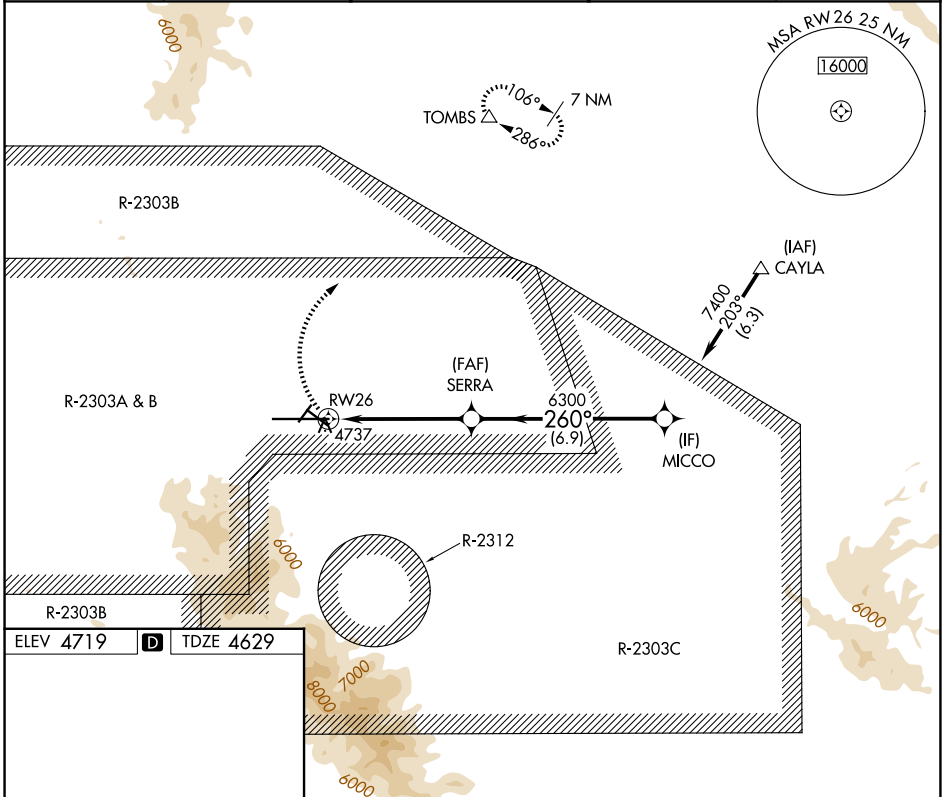

APP CRS 260°	Rwy Ldg TDZE Apt Elev	12001 4629 4719
------------------------	-----------------------------	--

RNAV (GPS) RWY 26

SIERRA VISTA MUNI-LIBBY AAF (FHU)

RNP APCH - GPS.		LIBBY TOWER* 124.95 (CTAF) 0 284.75		GND CON 121.7 268.7	UNICOM 122.95
Circling NA south of runways 8 and 30.		MISSED APPROACH: Climbing right turn to 9500 direct TOMBS and hold, continue climb-in-hold to 9500.			

CATEGORY	A	B	C	D
INAV MDA	5040-1	411 (400-1)	5040-1¼	411 (400-1¼)
CIRCLING	5160-1 441 (500-1)	5180-1 461 (500-1)	5180-1½ 461 (500-1½)	5280-2 561 (600-2)

SW-4, 14 MAY 2026 to 11 JUN 2026

SW-4, 14 MAY 2026 to 11 JUN 2026