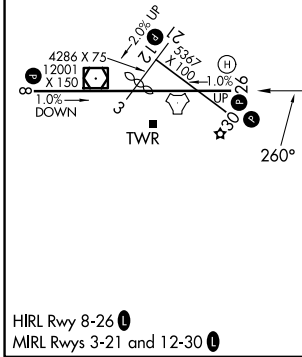

APP CRS 260°	Rwy Ldg TDZE Apt Elev	12001 4629 4719
------------------------	-----------------------------	--

RNAV (GPS) RWY 26

SIERRA VISTA MUNI-LIBBY AAF (FHU)

RNP APCH - GPS.		LIBBY TOWER* 124.95 (CTAF) 0 284.75		GND CON 121.7 268.7	UNICOM 122.95
Circling NA south of runways 8 and 30.		MISSED APPROACH: Climbing right turn to 9500 direct TOMBS and hold, continue climb-in-hold to 9500.			

CATEGORY	A	B	C	D
INAV MDA	5040-1	411 (400-1)	5040-1¼	411 (400-1¼)
CIRCLING	5160-1 441 (500-1)	5180-1 461 (500-1)	5180-1½ 461 (500-1½)	5280-2 561 (600-2)

SW-4, 14 MAY 2026 to 11 JUN 2026

SW-4, 14 MAY 2026 to 11 JUN 2026