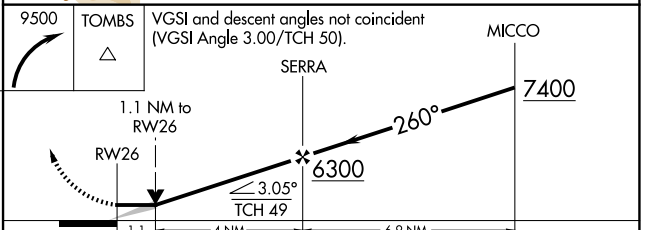

APP CRS 260°	Rwy Ldg TDZE Apt Elev	12001 4629 4719
------------------------	-----------------------------	--

RNAV (GPS) RWY 26

SIERRA VISTA MUNI-LIBBY AAF (FHU)

RNP APCH - GPS.		LIBBY TOWER* 124.95 (CTAF) 0 284.75		GND CON 121.7 268.7	UNICOM 122.95
Circling NA south of runways 8 and 30.		MISSED APPROACH: Climbing right turn to 9500 direct TOMBS and hold, continue climb-in-hold to 9500.			

CATEGORY	A	B	C	D
INAV MDA	5040-1	411 (400-1)	5040-1¼	411 (400-1¼)
CIRCLING	5160-1 441 (500-1)	5180-1 461 (500-1)	5180-1½ 461 (500-1½)	5280-2 561 (600-2)

SW-4, 14 MAY 2026 to 11 JUN 2026

SW-4, 14 MAY 2026 to 11 JUN 2026