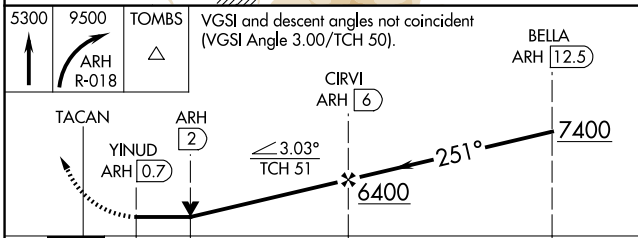

TACAN ARH Chan 53 (111.6)	APP CRS 251°	Rwy Ldg 12001 TDZE 4629 Apt Elev 4719

TACAN RWY 26

SIERRA VISTA MUNI-LIBBY AAF (FHU)

Circling NA south of Rws 8 and 30.	MISSED APPROACH: Climb to 5300 then climbing right turn to 9500 on ARH R-018 to TOMBS INT/DUG 36 DME and hold.

ATIS 134.75 263.025	LIBBY AAF GCA★ 127.05 254.25	LIBBY TOWER★ 124.95 (CTAF) 284.75	GND CON 121.7 268.7	UNICOM 122.95

CATEGORY	A	B	C	D	E
S-26	5100-1	471 (400-1)	5100-1¼ 471 (400-1¼)	5100-1½ 471 (400-1½)	5100-1¾ 471 (400-1¾)
CIRCLING	5160-1 441 (500-1)	5180-1 461 (500-1)	5180-1½ 461 (500-1½)	5280-2	561 (600-2)

ELEV 4719	D	TDZE 4629

SW-4, 14 MAY 2026 to 11 JUN 2026

SW-4, 14 MAY 2026 to 11 JUN 2026