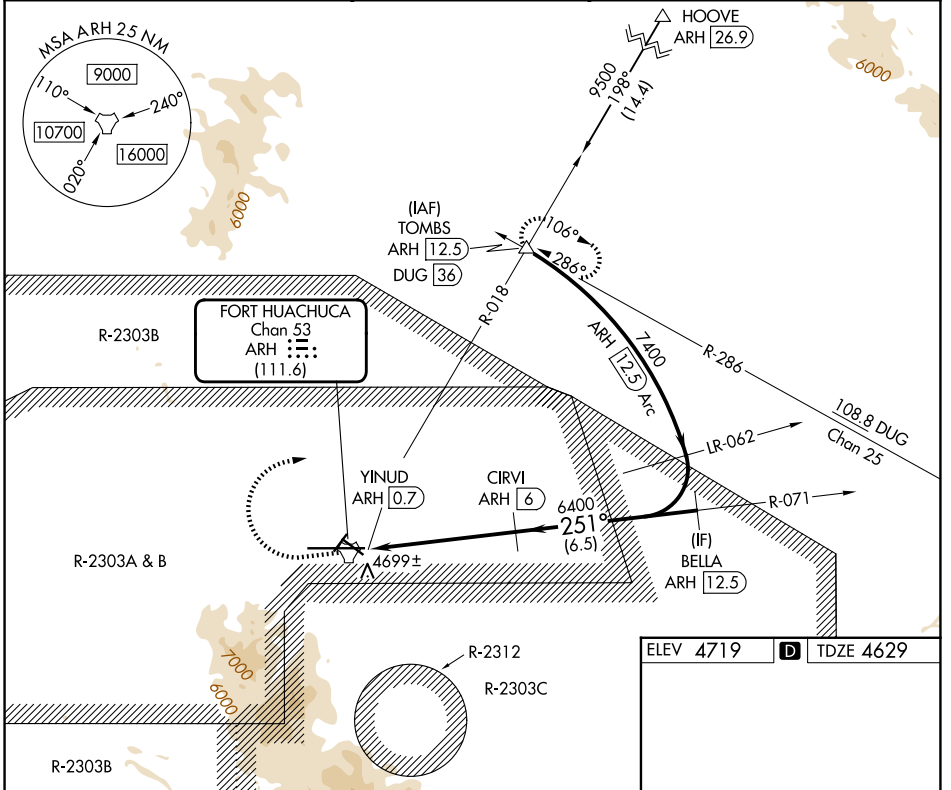

TACAN ARH Chan 53 (111.6)	APP CRS 251°	Rwy Ldg 12001 TDZE 4629 Apt Elev 4719
---	------------------------	--

TACAN RWY 26

SIERRA VISTA MUNI-LIBBY AAF (FHU)

<p>Circling NA south of Rws 8 and 30.</p>	<p>MISSED APPROACH: Climb to 5300 then climbing right turn to 9500 on ARH R-018 to TOMBS INT/DUG 36 DME and hold.</p>
---	---

<p>ATIS 134.75 263.025</p>	<p>LIBBY AAF GCA★ 127.05 254.25</p>	<p>LIBBY TOWER★ 124.95 (CTAF) 284.75</p>	<p>GND CON 121.7 268.7</p>	<p>UNICOM 122.95</p>
---------------------------------------	--	---	---------------------------------------	---------------------------------

CATEGORY	A	B	C	D	E
S-26	5100-1	471 (400-1)	5100-1¼ 471 (400-1¼)	5100-1½ 471 (400-1½)	5100-1¾ 471 (400-1¾)
CIRCLING	5160-1 441 (500-1)	5180-1 461 (500-1)	5180-1½ 461 (500-1½)	5280-2	561 (600-2)

ELEV 4719	D	TDZE 4629
-----------	---	-----------

SW-4, 14 MAY 2026 to 11 JUN 2026

SW-4, 14 MAY 2026 to 11 JUN 2026