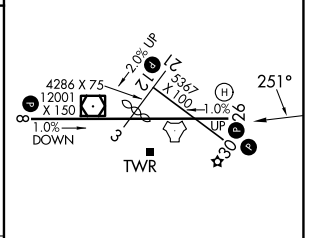

TACAN ARH Chan 53 (111.6)	APP CRS 251°	Rwy Ldg 12001 TDZE 4629 Apt Elev 4719
---	------------------------	--

TACAN RWY 26

SIERRA VISTA MUNI-LIBBY AAF (FHU)

<p>Circling NA south of Rws 8 and 30.</p>	<p>MISSED APPROACH: Climb to 5300 then climbing right turn to 9500 on ARH R-018 to TOMBS INT/DUG 36 DME and hold.</p>
---	---

CATEGORY	A	B	C	D	E
S-26	5100-1	471 (400-1)	5100-1¼ 471 (400-1¼)	5100-1½ 471 (400-1½)	5100-1¾ 471 (400-1¾)
CIRCLING	5160-1 441 (500-1)	5180-1 461 (500-1)	5180-1½ 461 (500-1½)	5280-2	561 (600-2)

ELEV 4719	D	TDZE 4629
-----------	---	-----------