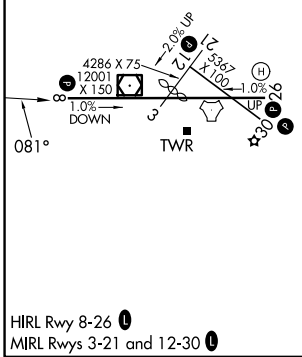

TACAN ARH Chan 53 (111.6)	APP CRS 081°	Rwy Ldg TDZE Apt Elev	12001 4719 4719
--	------------------------	-----------------------------	--

TACAN RWY 8

SIERRA VISTA MUNI-LIBBY AAF (FHU)

⚠ Circling NA south of Rws 8 and 30.

MISSED APPROACH: Climb to 5500 then climbing left turn to 9500 on ARH R-018 to TOMBS INT/DUG 36 DME and hold.

ATIS 134.75 263.025	LIBBY AAF GCA* 127.05 254.25	LIBBY TOWER* 124.95 (CTAF) 284.75	GND CON 121.7 268.7	UNICOM 122.95
-------------------------------	--	---	-------------------------------	-------------------------

CATEGORY	A	B	C	D	E
S-8	5260-1 541 (600-1)	5260-1½ 541 (600-1½)	5260-1¾ 541 (600-1¾)	5260-2 541 (600-2)	5260-2 541 (600-2)
CIRCLING	5260-1 541 (600-1)	5260-1½ 541 (600-1½)	5280-2 561 (600-2)		

SW-4, 14 MAY 2026 to 11 JUN 2026