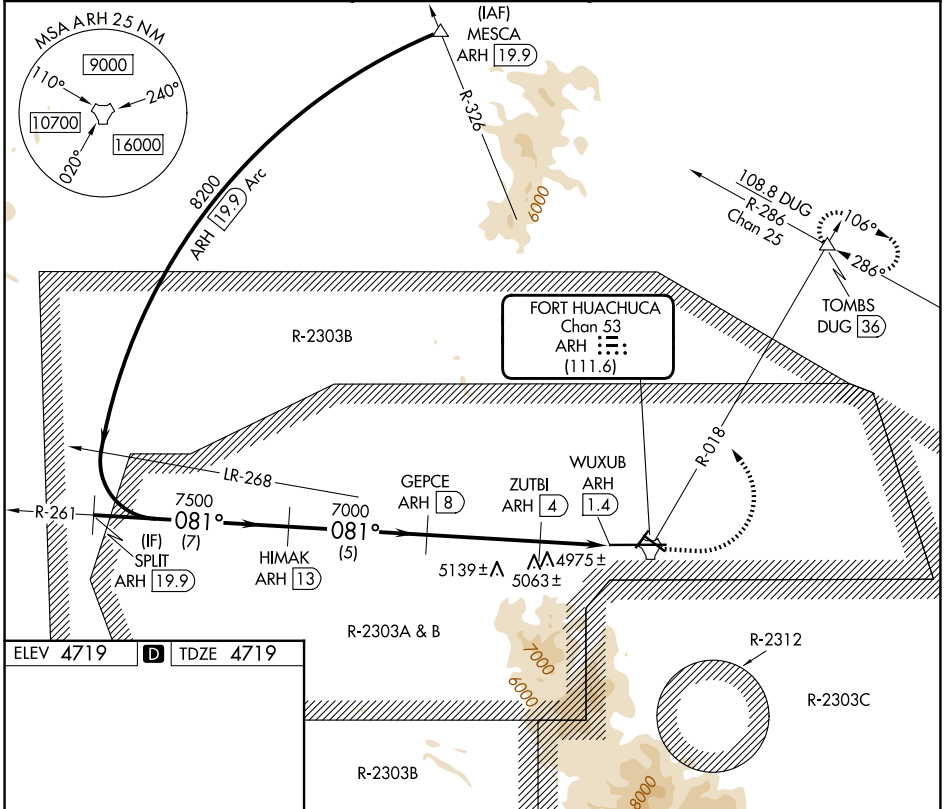

TACAN ARH Chan 53 (111.6)	APP CRS 081°	Rwy Ldg TDZE Apt Elev	12001 4719 4719
--	------------------------	-----------------------------	--

TACAN RWY 8

SIERRA VISTA MUNI-LIBBY AAF (FHU)

⚠ Circling NA south of Rws 8 and 30.

MISSED APPROACH: Climb to 5500 then climbing left turn to 9500 on ARH R-018 to TOMBS INT/DUG 36 DME and hold.

ATIS 134.75 263.025	LIBBY AAF GCA* 127.05 254.25	LIBBY TOWER* 124.95 (CTAF) 284.75	GND CON 121.7 268.7	UNICOM 122.95
-------------------------------	--	---	-------------------------------	-------------------------

CATEGORY	A	B	C	D	E
S-8	5260-1 541 (600-1)	5260-1½ 541 (600-1½)	5260-1¾ 541 (600-1¾)	5260-2 541 (600-2)	5260-2 541 (600-2)
CIRCLING	5260-1 541 (600-1)	5260-1½ 541 (600-1½)	5280-2 561 (600-2)		

SW-4, 14 MAY 2026 to 11 JUN 2026

SW-4, 14 MAY 2026 to 11 JUN 2026