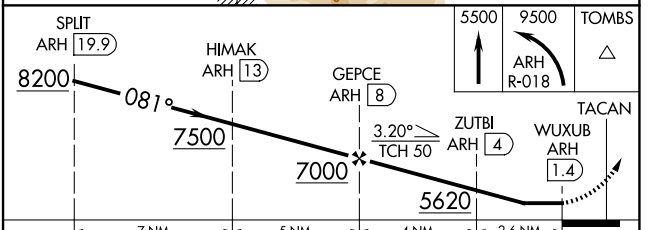

TACAN ARH Chan 53 (111.6)	APP CRS 081°	Rwy Ldg TDZE Apt Elev	12001 4719 4719
--	------------------------	-----------------------------	--

TACAN RWY 8

SIERRA VISTA MUNI-LIBBY AAF (FHU)

⚠ Circling NA south of Rws 8 and 30.

MISSED APPROACH: Climb to 5500 then climbing left turn to 9500 on ARH R-018 to TOMBS INT/DUG 36 DME and hold.

ATIS 134.75 263.025	LIBBY AAF GCA* 127.05 254.25	LIBBY TOWER* 124.95 (CTAF) 284.75	GND CON 121.7 268.7	UNICOM 122.95
-------------------------------	--	---	-------------------------------	-------------------------

CATEGORY	A	B	C	D	E
S-8	5260-1 541 (600-1)	5260-1½ 541 (600-1½)	5260-1¾ 541 (600-1¾)	5260-2 541 (600-2)	5260-2 541 (600-2)
CIRCLING	5260-1 541 (600-1)	5260-1½ 541 (600-1½)	5280-2 561 (600-2)		

SW-4, 14 MAY 2026 to 11 JUN 2026