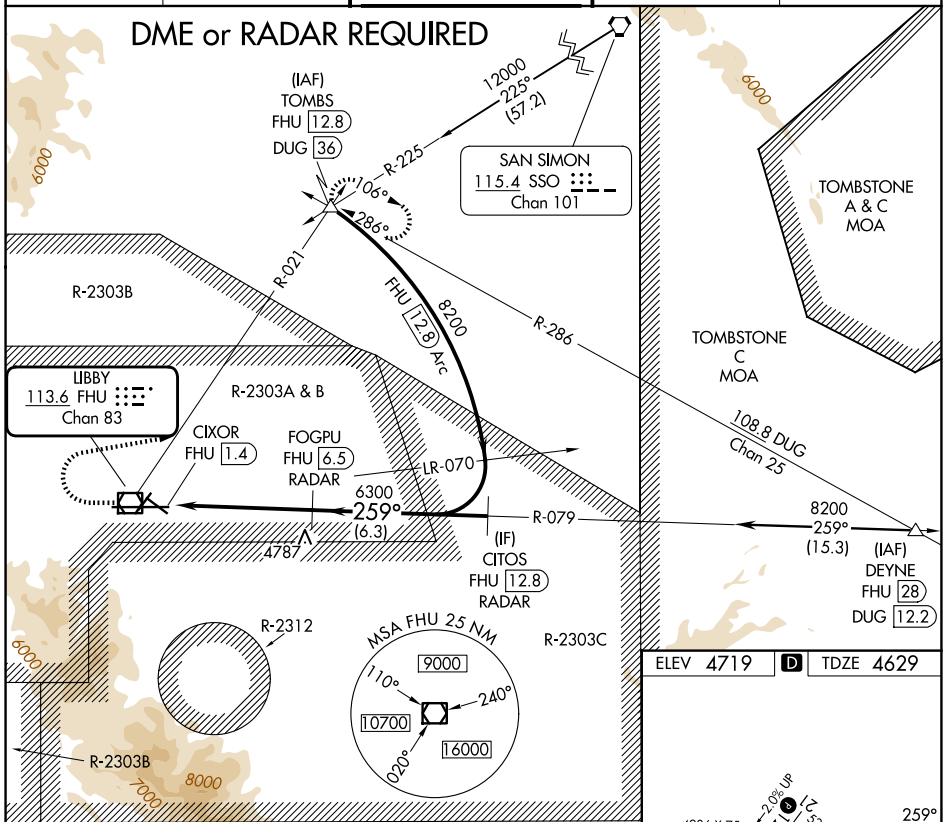

VOR/DME FHU 113.6 Chan 83	APP CRS 259°	Rwy Ldg 12001 TDZE 4629 Apt Elev 4719
---	------------------------	--

VOR RWY 26

SIERRA VISTA MUNI-LIBBY AAF (FHU)

Circling NA south of Rws 8 and 30. DME or RADAR required.	MISSED APPROACH: Climb to 5300 then climbing right turn to 9500 on heading 067° and FHU R-021 to TOMBS INT/ DUG 36 DME and hold, continue climb-in-hold to 9500.			
---	--	--	--	--

CATEGORY	A	B	C	D
S-26	5140-1	511 (500-1)	5140-1½	511 (500-1½)
CIRCLING	5160-1 441 (500-1)	5180-1 461 (500-1)	5180-1⅝ 461 (500-1⅝)	5280-2 561 (600-2)

HIRL Rwy 8-26
MIRL Rws 3-21 and 12-30

FAF to MAP 5.1 NM

Knots	60	90	120	150	180
Min:Sec	5:06	3:24	2:33	2:02	1:42

SW-4, 14 MAY 2026 to 11 JUN 2026

SW-4, 14 MAY 2026 to 11 JUN 2026