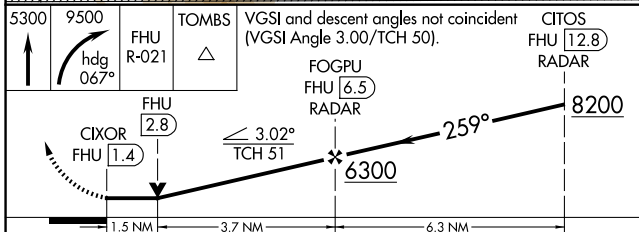

VOR/DME FHU 113.6 Chan 83	APP CRS 259°	Rwy Ldg 12001 TDZE 4629 Apt Elev 4719

VOR RWY 26

SIERRA VISTA MUNI-LIBBY AAF (FHU)

Circling NA south of Rws 8 and 30. DME or RADAR required.	MISSED APPROACH: Climb to 5300 then climbing right turn to 9500 on heading 067° and FHU R-021 to TOMBS INT/ DUG 36 DME and hold, continue climb-in-hold to 9500.			

ATIS 134.75 263.025	LIBBY AAF GCA* 127.05 254.25	LIBBY TOWER* 124.95 (CTAF) 284.75	GND CON 121.7 268.7	UNICOM 122.95

CATEGORY	A	B	C	D
S-26	5140-1	511 (500-1)	5140-1½	511 (500-1½)
CIRCLING	5160-1 441 (500-1)	5180-1 461 (500-1)	5180-1⅝ 461 (500-1⅝)	5280-2 561 (600-2)

HIRL Rwy 8-26
MIRL Rws 3-21 and 12-30

FAF to MAP 5.1 NM

Knots	60	90	120	150	180
Min:Sec	5:06	3:24	2:33	2:02	1:42

SW-4, 14 MAY 2026 to 11 JUN 2026

SW-4, 14 MAY 2026 to 11 JUN 2026