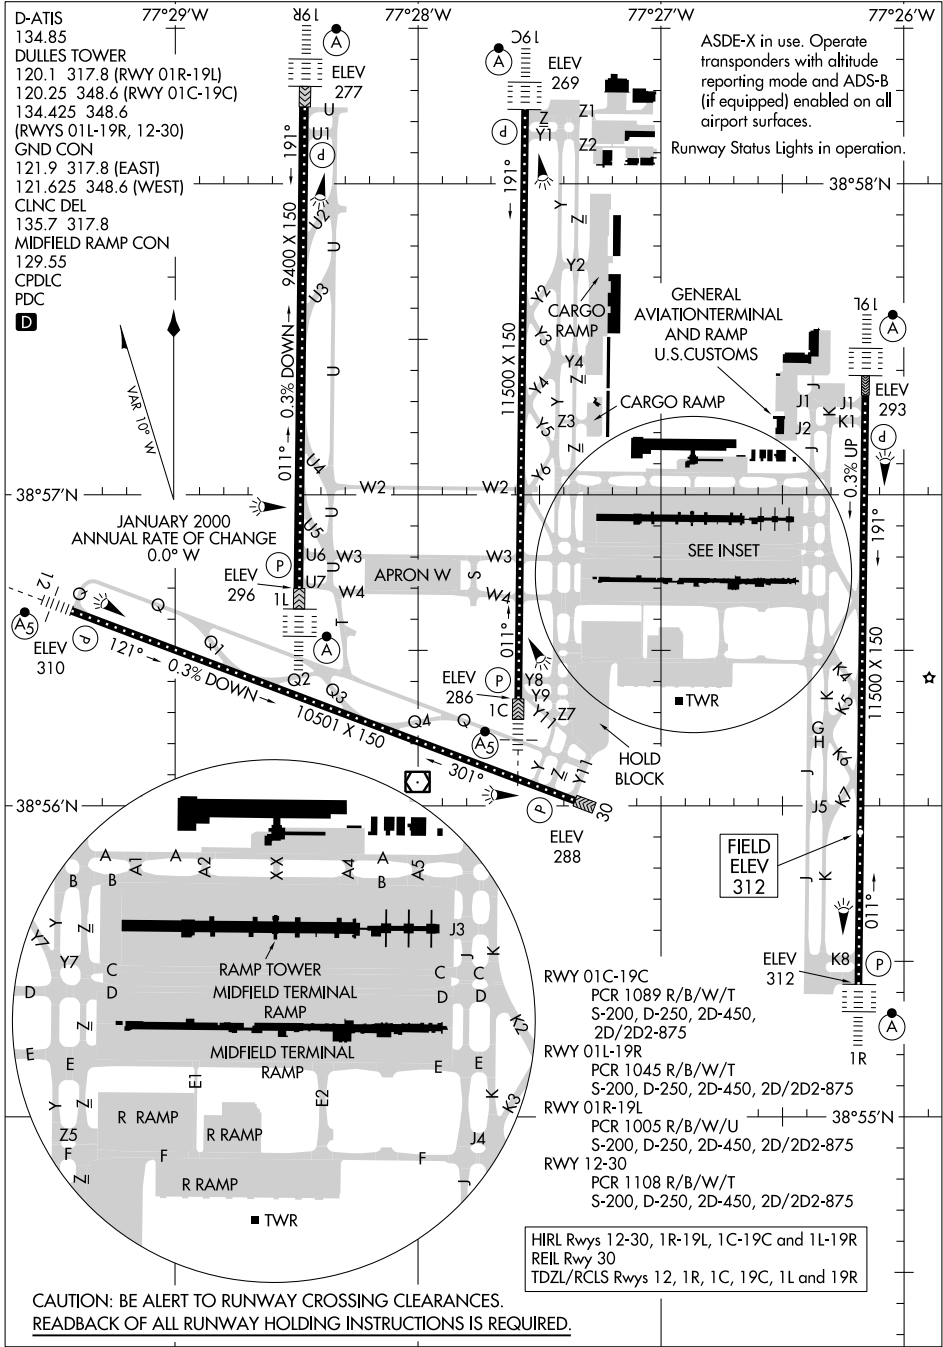

# AIRPORT DIAGRAM

WASHINGTON DULLES INTL (IAD)  
WASHINGTON, DC

AL-5100 (FAA)

NE-3, 14 MAY 2026 to 11 JUN 2026

NE-3, 14 MAY 2026 to 11 JUN 2026

# AIRPORT DIAGRAM

WASHINGTON, DC  
WASHINGTON DULLES INTL (IAD)