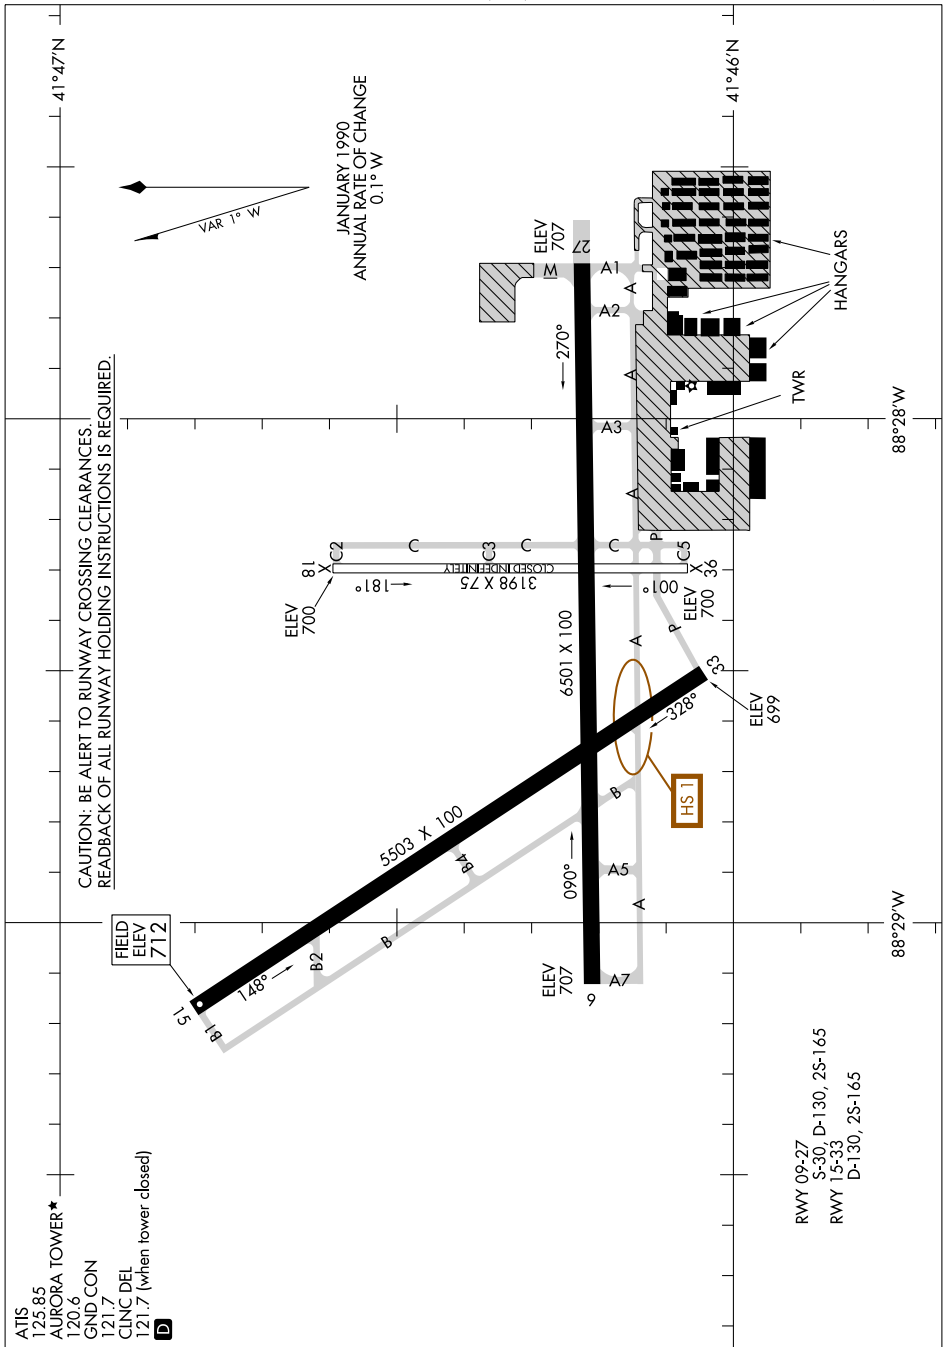

AIRPORT DIAGRAM

AL-5103 (FAA)

AURORA MUNI (ARR)
CHICAGO/AURORA, ILLINOIS

EC-3, 14 MAY 2026 to 11 JUN 2026

EC-3, 14 MAY 2026 to 11 JUN 2026

AIRPORT DIAGRAM

CHICAGO/AURORA, ILLINOIS
AURORA MUNI (ARR)