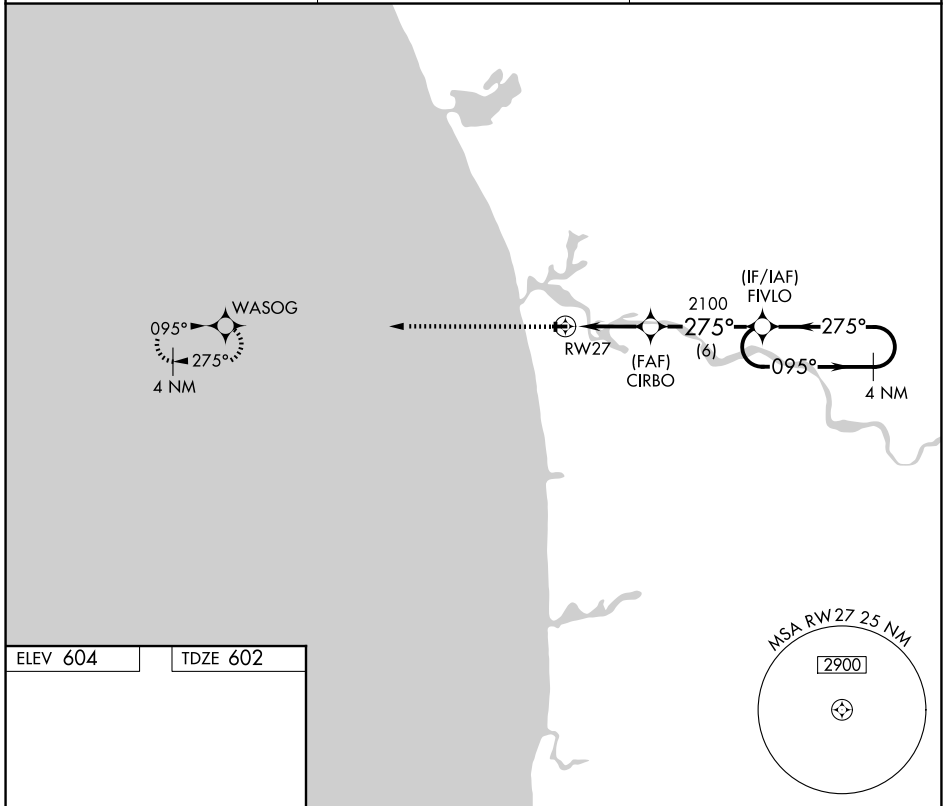

APP CRS 275°	Rwy Ldg TDZE Apt Elev	3752 602 604
------------------------	-----------------------------	---

RNAV (GPS) RWY 27

GRAND HAVEN MEML AIRPARK (3GM)

RNP APCH - GPS.	<p>▼ Use MKG altimeter setting. Rwy 27 helicopter visibility reduction below 3/4 SM NA. Circling Rwy 18, 36 NA at night.</p> <p>▲ NA</p>	MISSED APPROACH: Climb to 3000 direct WASOG and hold.
-----------------	--	--

MKG ASOS 124.3	GREAT LAKES APP CON★ 133.825 290.35	UNICOM 122.7 (CTAF) 0
--------------------------	---	--

CATEGORY	A	B	C	D
LNAV MDA	1000-1	398 (400-1)	1000-1 1/8 398 (400-1 1/8)	NA
CIRCLING	1240-1	636 (700-1)	1320-2 716 (800-2)	NA