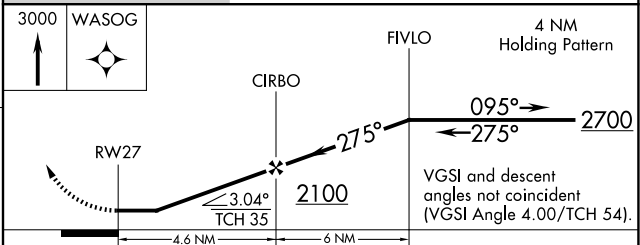

APP CRS 275°	Rwy Ldg TDZE Apt Elev	3752 602 604
------------------------	-----------------------------	---

RNAV (GPS) RWY 27

GRAND HAVEN MEML AIRPARK (3GM)

RNP APCH - GPS.	<p>▼ Use MKG altimeter setting. Rwy 27 helicopter visibility reduction below 3/4 SM NA. Circling Rwy 18, 36 NA at night.</p> <p>▲ NA</p>	MISSED APPROACH: Climb to 3000 direct WASOG and hold.
-----------------	--	--

MKG ASOS 124.3	GREAT LAKES APP CON★ 133.825 290.35	UNICOM 122.7 (CTAF) 0
--------------------------	---	--

CATEGORY	A	B	C	D
LNAV MDA	1000-1	398 (400-1)	1000-1 1/8 398 (400-1 1/8)	NA
CIRCLING	1240-1	636 (700-1)	1320-2 716 (800-2)	NA