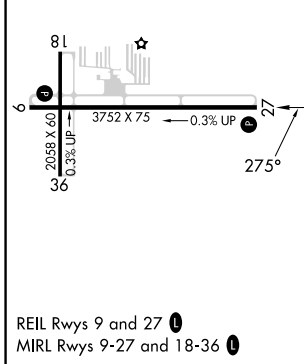

APP CRS 275°	Rwy Ldg TDZE Apt Elev	3752 602 604
------------------------	-----------------------------	---

RNAV (GPS) RWY 27

GRAND HAVEN MEML AIRPARK (3GM)

RNP APCH - GPS.	<p>▼ Use MKG altimeter setting. Rwy 27 helicopter visibility reduction below 3/4 SM NA. Circling Rwy 18, 36 NA at night.</p> <p>▲ NA</p>	MISSED APPROACH: Climb to 3000 direct WASOG and hold.
-----------------	--	--

MKG ASOS 124.3	GREAT LAKES APP CON★ 133.825 290.35	UNICOM 122.7 (CTAF) 0
--------------------------	---	--

CATEGORY	A	B	C	D
LNAV MDA	1000-1	398 (400-1)	1000-1 1/8 398 (400-1 1/8)	NA
CIRCLING	1240-1	636 (700-1)	1320-2 716 (800-2)	NA