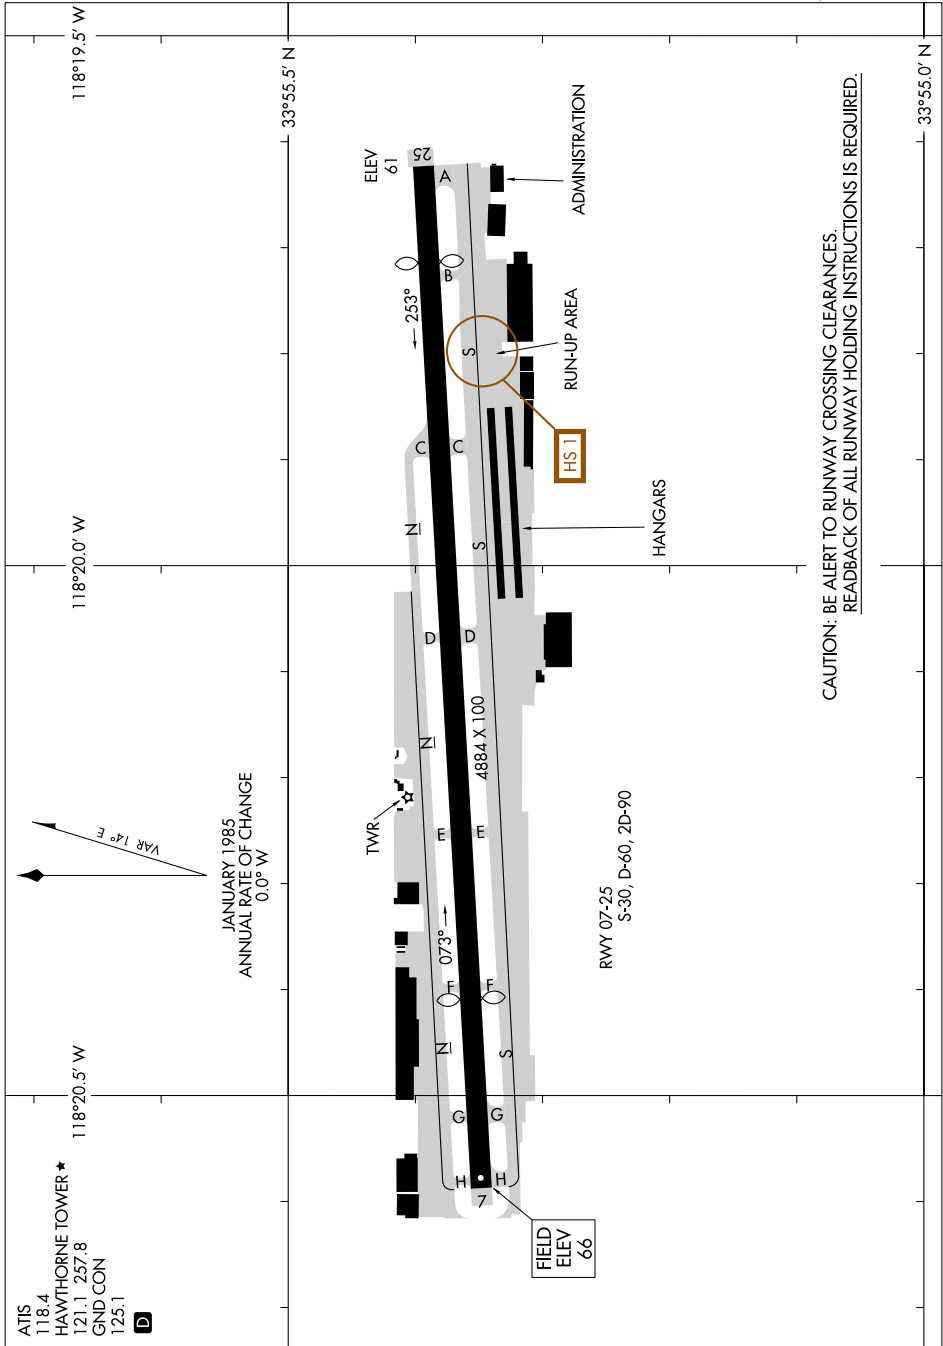

# AIRPORT DIAGRAM

JACK NORTHROP FLD/HAWTHORNE MUNI (HHR)  
AL-5120 (FAA)  
HAWTHORNE, CALIFORNIA

SW-3, 14 MAY 2026 to 11 JUN 2026

SW-3, 14 MAY 2026 to 11 JUN 2026

# AIRPORT DIAGRAM

HAWTHORNE, CALIFORNIA  
JACK NORTHROP FLD/HAWTHORNE MUNI (HHR)