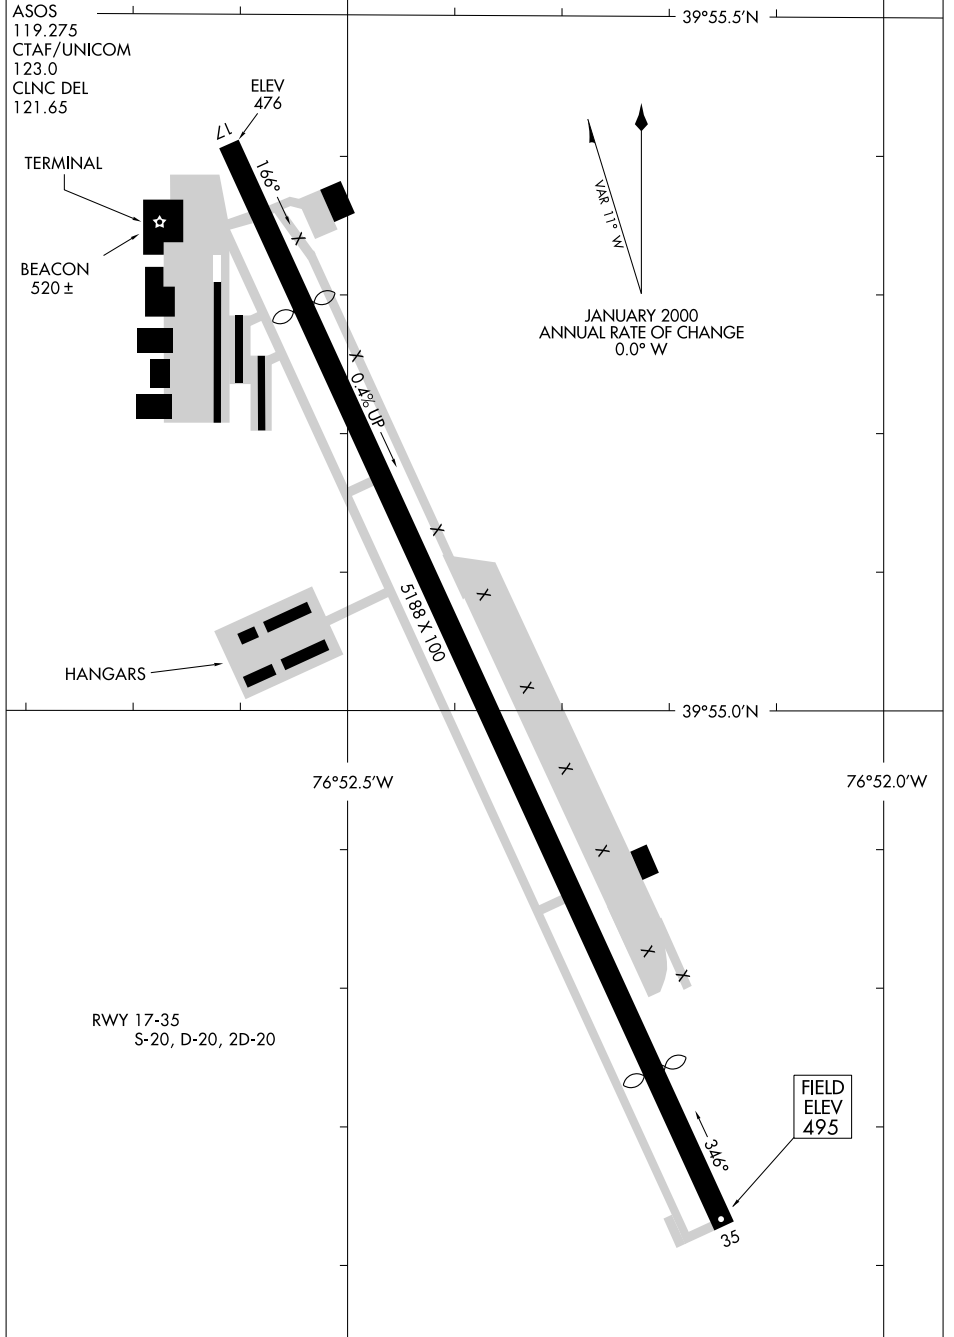

26134

AIRPORT DIAGRAM

AL-5137 (FAA)

YORK (THV)
YORK, PENNSYLVANIA

NE-4, 14 MAY 2026 to 11 JUN 2026

NE-4, 14 MAY 2026 to 11 JUN 2026

AIRPORT DIAGRAM

26134

YORK, PENNSYLVANIA
YORK (THV)