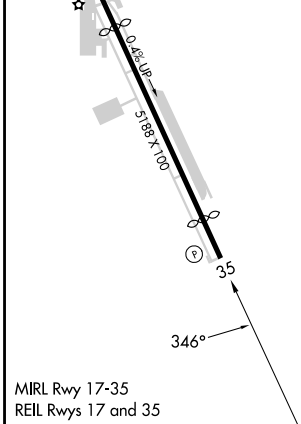

WAAS CH 72944 W35A	APP CRS 346°	Rwy Idg TDZE Apt Elev	4449 485 495
--	------------------------	-----------------------------	---

RNAV (GPS) RWY 35

YORK (THV)

RNP APCH - GPS.		MISSED APPROACH: Climb to 3300 direct WABEP and hold.	
ASOS 119.275	HARRISBURG APP CON 124.1 273.525	CLNC DEL 121.65	UNICOM 123.0 (CTAF)

ELEV 495	TDZE 485
----------	----------

CATEGORY	A	B	C	D
LP MDA	980-1	495 (500-1)	980-1 ³ / ₈ 495 (500-1 ³ / ₈)	NA
LNAV MDA	1080-1	595 (600-1)	1080-1 ³ / ₄ 595 (600-1 ³ / ₄)	NA
CIRCLING	1220-1 725 (800-1)	1260-1 765 (800-1)	1260-2 ¹ / ₄ 765 (800-2 ¹ / ₄)	NA