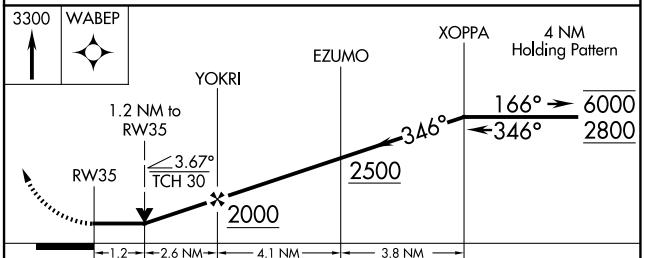

WAAS CH 72944 W35A	APP CRS 346°	Rwy Idg TDZE Apt Elev	4449 485 495
--	------------------------	-----------------------------	---

RNAV (GPS) RWY 35

YORK (THV)

RNP APCH - GPS.		MISSED APPROACH: Climb to 3300 direct WABEP and hold.	
ASOS 119.275	HARRISBURG APP CON 124.1 273.525	CLNC DEL 121.65	UNICOM 123.0 (CTAF)

ELEV 495	TDZE 485
----------	----------

CATEGORY	A	B	C	D
LP MDA	980-1	495 (500-1)	980-1 ³ / ₈ 495 (500-1 ³ / ₈)	NA
LNAV MDA	1080-1	595 (600-1)	1080-1 ³ / ₄ 595 (600-1 ³ / ₄)	NA
CIRCLING	1220-1 725 (800-1)	1260-1 765 (800-1)	1260-2 ¹ / ₄ 765 (800-2 ¹ / ₄)	NA