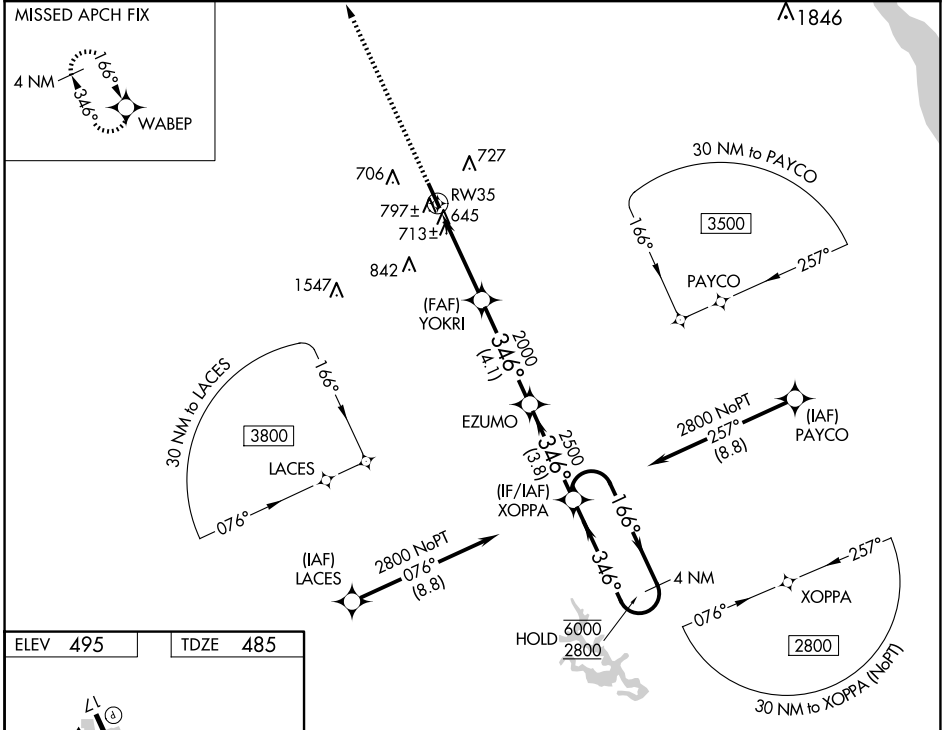

WAAS CH 72944 W35A	APP CRS 346°	Rwy Idg TDZE Apt Elev	4449 485 495
--	------------------------	-----------------------------	---

RNAV (GPS) RWY 35

YORK (THV)

RNP APCH - GPS.		MISSED APPROACH: Climb to 3300 direct WABEP and hold.	
ASOS 119.275	HARRISBURG APP CON 124.1 273.525	CLNC DEL 121.65	UNICOM 123.0 (CTAF)

ELEV 495	TDZE 485
----------	----------

CATEGORY	A	B	C	D
LP MDA	980-1	495 (500-1)	980-1 ³ / ₈ 495 (500-1 ³ / ₈)	NA
LNAV MDA	1080-1	595 (600-1)	1080-1 ³ / ₄ 595 (600-1 ³ / ₄)	NA
CIRCLING	1220-1 725 (800-1)	1260-1 765 (800-1)	1260-2 ¹ / ₄ 765 (800-2 ¹ / ₄)	NA

NE-4, 14 MAY 2026 to 11 JUN 2026

NE-4, 14 MAY 2026 to 11 JUN 2026