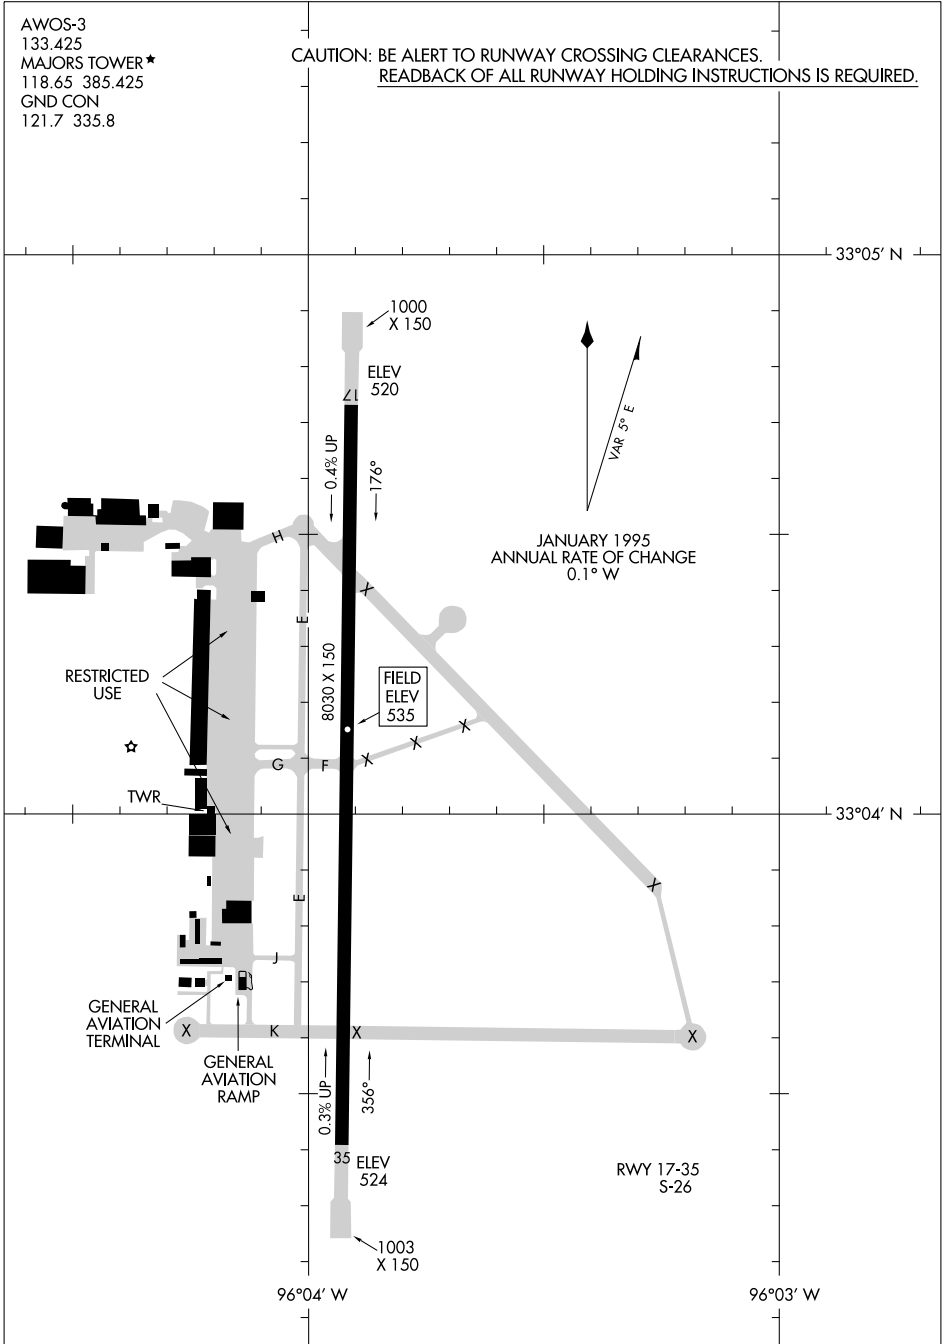

# AIRPORT DIAGRAM

AL-5138 (FAA)

MAJORS (GVT)  
GREENVILLE, TEXAS

AWOS-3  
133.425  
MAJORS TOWER \*  
118.65 385.425  
GND CON  
121.7 335.8

CAUTION: BE ALERT TO RUNWAY CROSSING CLEARANCES.  
READBACK OF ALL RUNWAY HOLDING INSTRUCTIONS IS REQUIRED.

SC-2, 14 MAY 2026 to 11 JUN 2026

SC-2, 14 MAY 2026 to 11 JUN 2026

# AIRPORT DIAGRAM

GREENVILLE, TEXAS  
MAJORS (GVT)