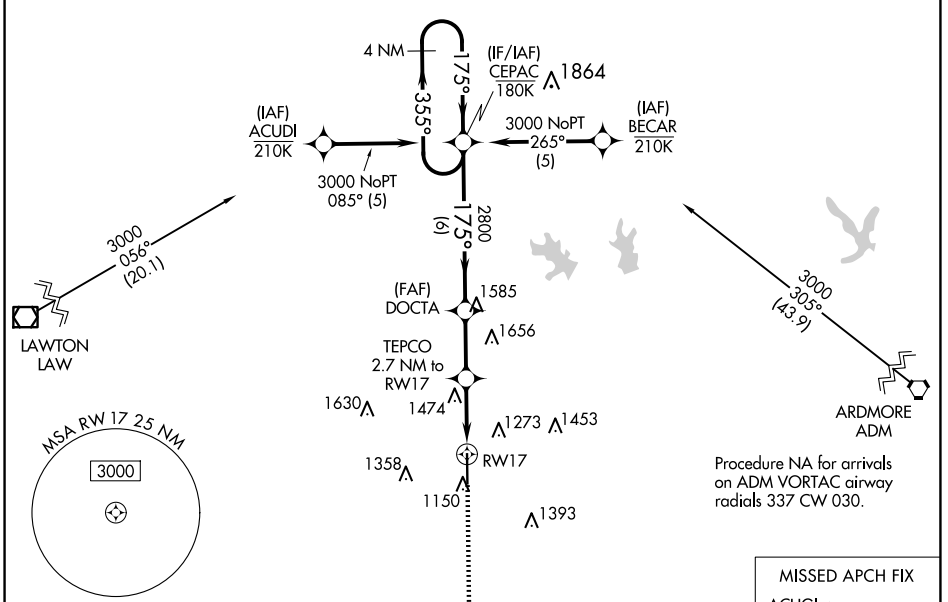

WAAS CH 93619 W17A	APP CRS 175°	Rwy Idg 6325 TDZE 1114 Apt Elev 1114
--	------------------------	---

RNAV (GPS) RWY 17

HALLIBURTON FLD (DUC)

RNP APCH. ▼ For uncompensated Baro-VNAV systems, LNAV/VNAV NA below -17°C or above 54°C. Inop table does not apply to LPV all Cats, LNAV/VNAV all Cats, LNAV Cats C/D.		ODALS ⬆️	MISSED APPROACH: Climb to 3000 direct ACUGI and hold.
AWOS-3 119.075	FORT SILL APP CON 118.6 290.375	CLNC DEL 118.4	UNICOM 122.8 (CTAF) 0

SC-1, 14 MAY 2026 to 11 JUN 2026

SC-1, 14 MAY 2026 to 11 JUN 2026