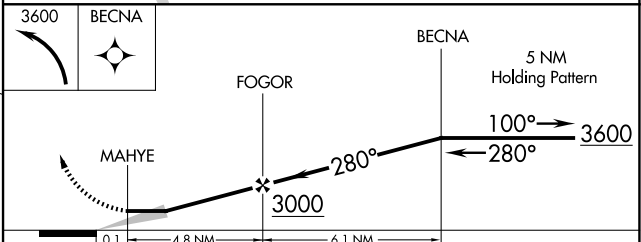

MISSED APPROACH: Climbing left turn to 3600 direct BECNA and hold.

WICHITA APP CON
134.8 269.1

CTAF
122.9

NC-2, 14 MAY 2026 to 11 JUN 2026

NC-2, 14 MAY 2026 to 11 JUN 2026

CATEGORY	A	B	C	D
CIRCLING	1920-1	542 (600-1)	1960-1½ 582 (600-1½)	NA