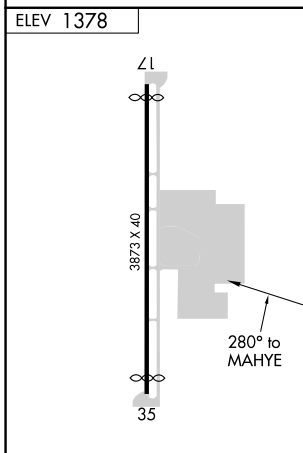

MISSED APPROACH: Climbing left turn to 3600 direct BECNA and hold.

WICHITA APP CON
134.8 269.1

CTAF
122.9

NC-2, 14 MAY 2026 to 11 JUN 2026

NC-2, 14 MAY 2026 to 11 JUN 2026

CATEGORY	A	B	C	D
CIRCLING	1920-1	542 (600-1)	1960-1½ 582 (600-1½)	NA