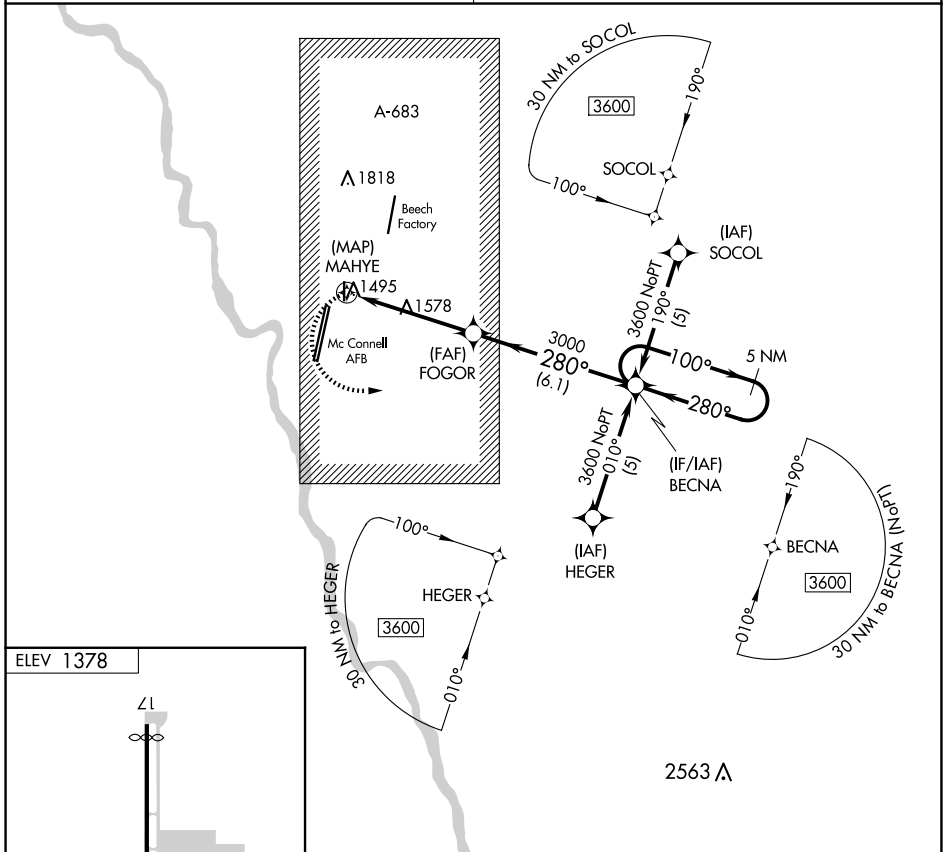

APP CRS 280°	Rwy Idg TDZE Apt Elev	N/A N/A 1378
------------------------	-----------------------------	---

RNAV (GPS)-D

CESSNA ACFT FLD (CEA)

▲ NA DME/DME RNP-0.3 NA. Procedure NA at night. Use Wichita Dwight D Eisenhower Nil altimeter setting; when not received, use Colonel James Jabara altimeter setting.

MISSED APPROACH: Climbing left turn to 3600 direct BECNA and hold.

WICHITA APP CON
134.8 269.1

CTAF
122.9

NC-2, 14 MAY 2026 to 11 JUN 2026

NC-2, 14 MAY 2026 to 11 JUN 2026

CATEGORY	A	B	C	D
CIRCLING	1920-1	542 (600-1)	1960-1½ 582 (600-1½)	NA