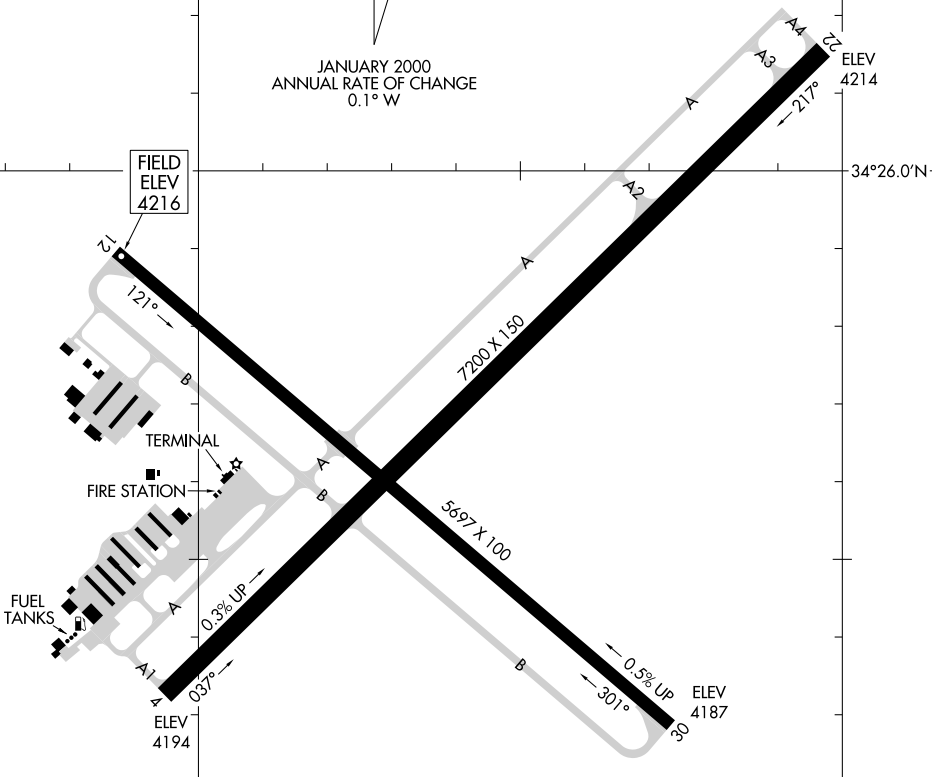

# AIRPORT DIAGRAM

AL-5144 (FAA)

CLOVIS RGNL (CVN)  
CLOVIS, NEW MEXICO

AWOS-3PT  
135.375  
CLNC DEL  
119.0  
CTAF/UNICOM  
122.8

103°05.0'W

103°04.0'W

JANUARY 2000  
ANNUAL RATE OF CHANGE  
0.1° W

FIELD  
ELEV  
4216

ELEV  
4214

34°26.0'N

SW-1, 14 MAY 2026 to 11 JUN 2026

SW-1, 14 MAY 2026 to 11 JUN 2026

2442 X 75 ← 0.4% UP →  
ELEV 081° → ← 261° ← ELEV 4185

34°25.0'N

RWY 04-22  
PCR 90 F/D/X/T  
S-45, D-57  
RWY 12-30  
PCR 60 F/D/X/T  
S-42, D-50