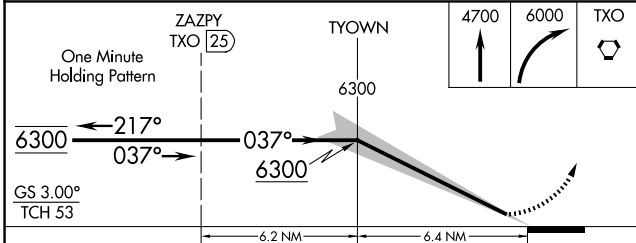

LOC I-CVN 108.9	APP CRS 037°	Rwy Ldg TDZE Apt Elev	7200 4205 4216
---------------------------	------------------------	-----------------------------	---

ILS RWY 4
CLOVIS RGNL (CVN)

DME required.		MALSR	MISSED APPROACH: Climb to 4700 then climbing right turn to 6000 direct TXO VORTAC and hold.
AWOS-3PT 135.375	CANNON APP CON 118.425 352.1		UNICOM 122.8 (CTAF)