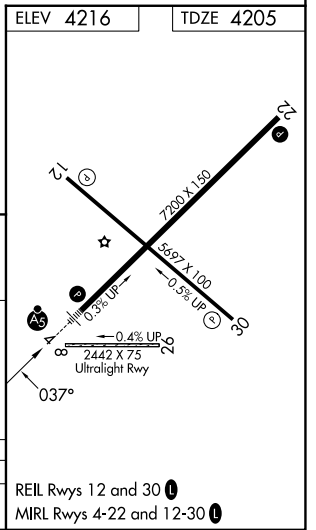

LOC I-CVN 108.9	APP CRS 037°	Rwy Ldg TDZE Apt Elev	7200 4205 4216
---------------------------	------------------------	-----------------------------	---

ILS RWY 4
CLOVIS RGNL (CVN)

DME required.		MALSR	MISSED APPROACH: Climb to 4700 then climbing right turn to 6000 direct TXO VORTAC and hold.
AWOS-3PT 135.375	CANNON APP CON 118.425 352.1		UNICOM 122.8 (CTAF)