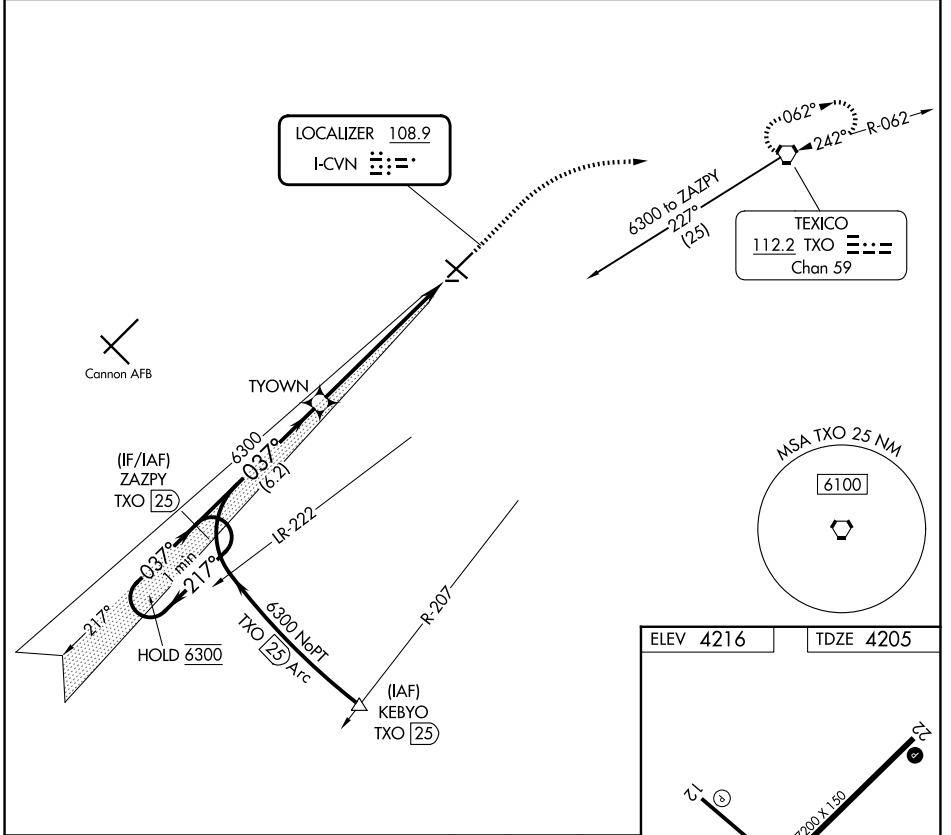

LOC I-CVN 108.9	APP CRS 037°	Rwy Ldg TDZE Apt Elev	7200 4205 4216
---------------------------	------------------------	-----------------------------	---

ILS RWY 4
CLOVIS RGNL (CVN)

DME required.		MALSR	MISSED APPROACH: Climb to 4700 then climbing right turn to 6000 direct TXO VORTAC and hold.
AWOS-3PT 135.375	CANNON APP CON 118.425 352.1		UNICOM 122.8 (CTAF)

SW-1, 14 MAY 2026 to 11 JUN 2026

SW-1, 14 MAY 2026 to 11 JUN 2026