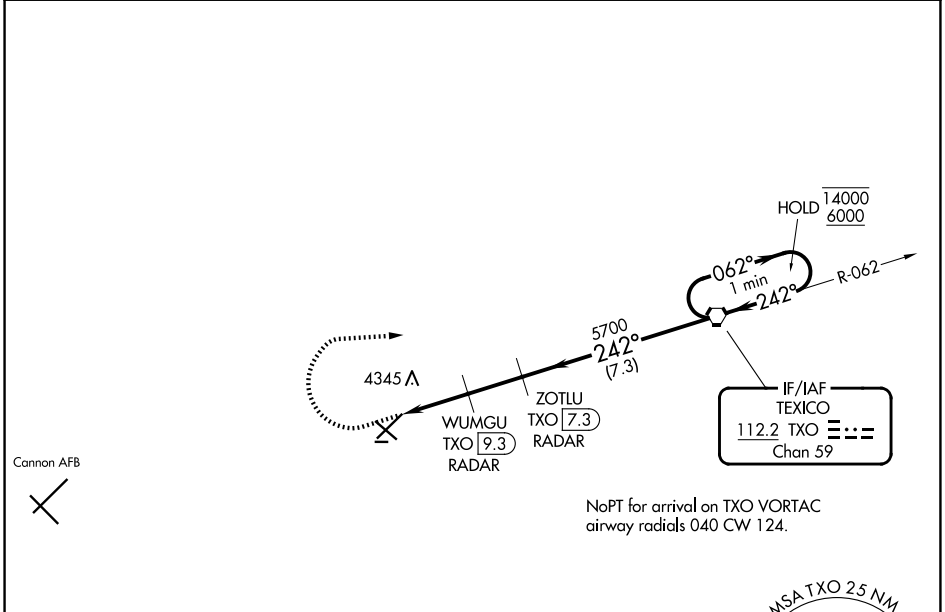

VORTAC TXO 112.2 Chan 59	APP CRS 242°	Rwy Ldg TDZE Apt Elev 7200 4214 4216
--	------------------------	--

VOR RWY 22

CLOVIS RGNL (CVN)

DME or RADAR required.

⚠ Circling NA to Rwy 8 and 26.

MISSED APPROACH: Climb to 4700 then climbing right turn to 6000 direct TXO VORTAC and hold.

AWOS-3PT 135.375	CANNON APP CON 118.425 352.1	UNICOM 122.8 (CTAF) 0
----------------------------	--	---------------------------------

Cannon AFB

ELEV 4216	TDZE 4214					
4700	6000	TXO				
CATEGORY	A		B		C	
S-22	4600-1 386 (400-1)		4600-1½ 386 (400-1½)			
CIRCLING	4680-1 464 (500-1)		4700-1½ 484 (500-1½)		4820-2 604 (700-2)	

SW-1, 14 MAY 2026 to 11 JUN 2026

SW-1, 14 MAY 2026 to 11 JUN 2026