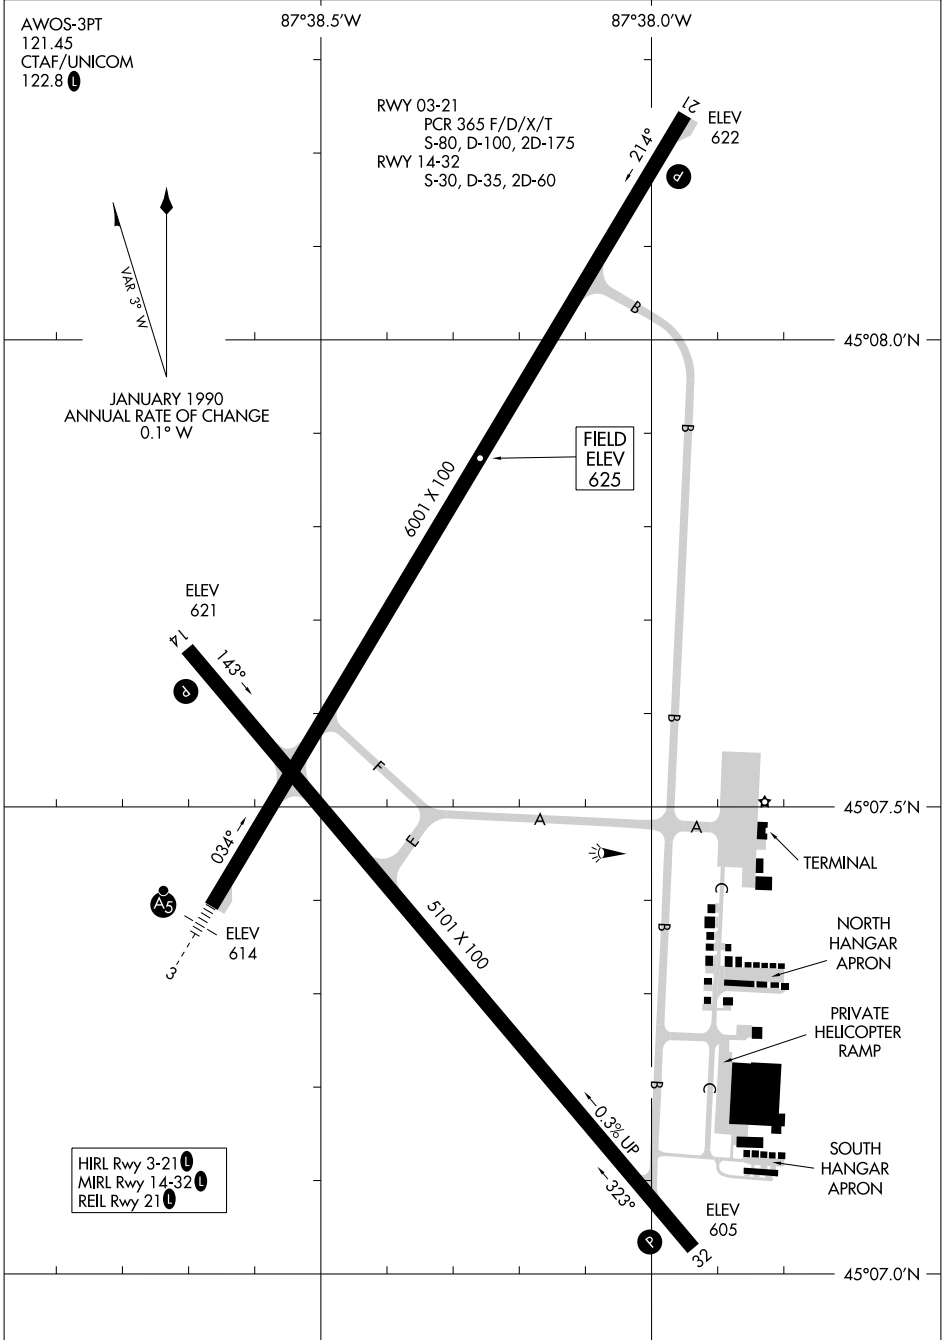

# AIRPORT DIAGRAM

AL-5145 (FAA)

MENOMINEE RGNL (MNM)  
MENOMINEE, MICHIGAN

EC-1, 14 MAY 2026 to 11 JUN 2026

EC-1, 14 MAY 2026 to 11 JUN 2026

# AIRPORT DIAGRAM

MENOMINEE, MICHIGAN  
MENOMINEE RGNL (MNM)