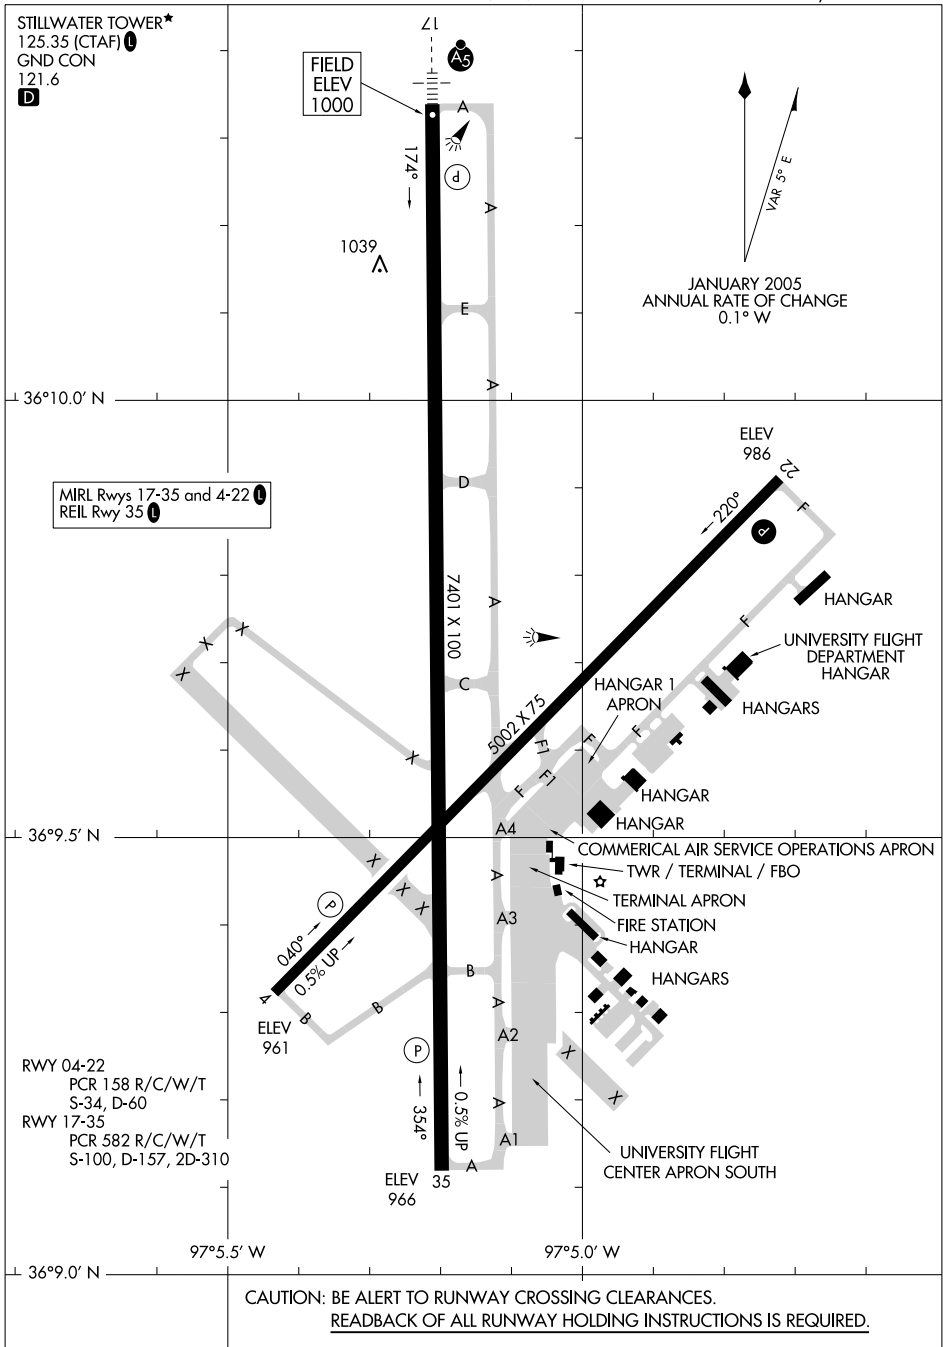

# AIRPORT DIAGRAM

STILLWATER RGNL (SWO)  
STILLWATER, OKLAHOMA

SC-1, 14 MAY 2026 to 11 JUN 2026

SC-1, 14 MAY 2026 to 11 JUN 2026

# AIRPORT DIAGRAM

STILLWATER, OKLAHOMA  
STILLWATER RGNL (SWO)