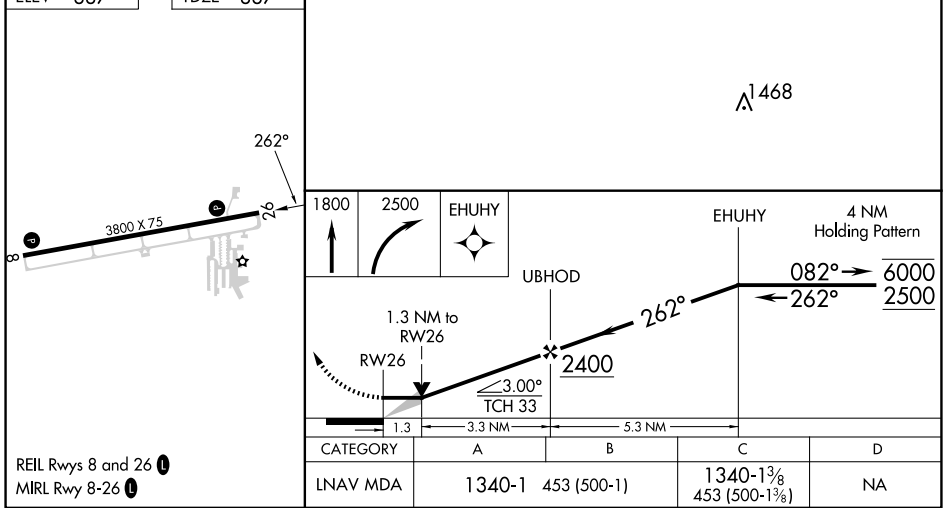

APP CRS 262°	Rwy Idg TDZE Apt Elev	3800 887 887
------------------------	-----------------------------	-----------------------------------------

RNAV (GPS) RWY 26

LAKE IN THE HILLS (3CK)

RNP APCH - GPS.	MISSED APPROACH: Climb to 1800 then climbing right turn to 2500 direct EHUHY and hold.
-----------------	----------------------------------------------------------------------------------------

CHICAGO APP CON 120.55 306.925	UNICOM 123.05 (CTAF)
------------------------------------------	--------------------------------

ELEV 887	TDZE 887
----------	----------

EC-3, 14 MAY 2026 to 11 JUN 2026

EC-3, 14 MAY 2026 to 11 JUN 2026