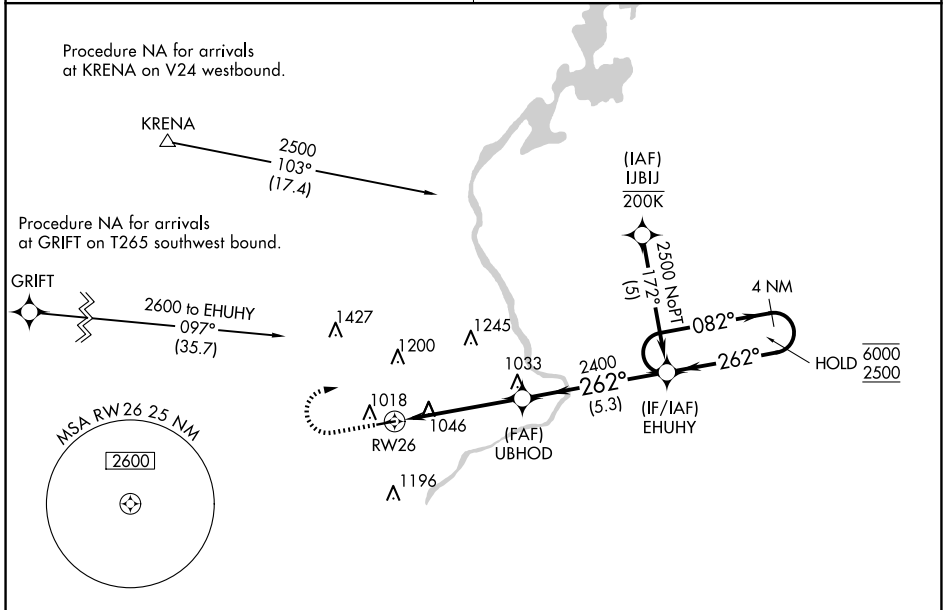

APP CRS 262°	Rwy Idg TDZE Apt Elev	3800 887 887
------------------------	-----------------------------	-----------------------------------------

RNAV (GPS) RWY 26

LAKE IN THE HILLS (3CK)

RNP APCH - GPS.	MISSED APPROACH: Climb to 1800 then climbing right turn to 2500 direct EHUHY and hold.
-----------------	----------------------------------------------------------------------------------------

CHICAGO APP CON 120.55 306.925	UNICOM 123.05 (CTAF)
------------------------------------------	--------------------------------

ELEV 887	TDZE 887
----------	----------

EC-3, 14 MAY 2026 to 11 JUN 2026

EC-3, 14 MAY 2026 to 11 JUN 2026